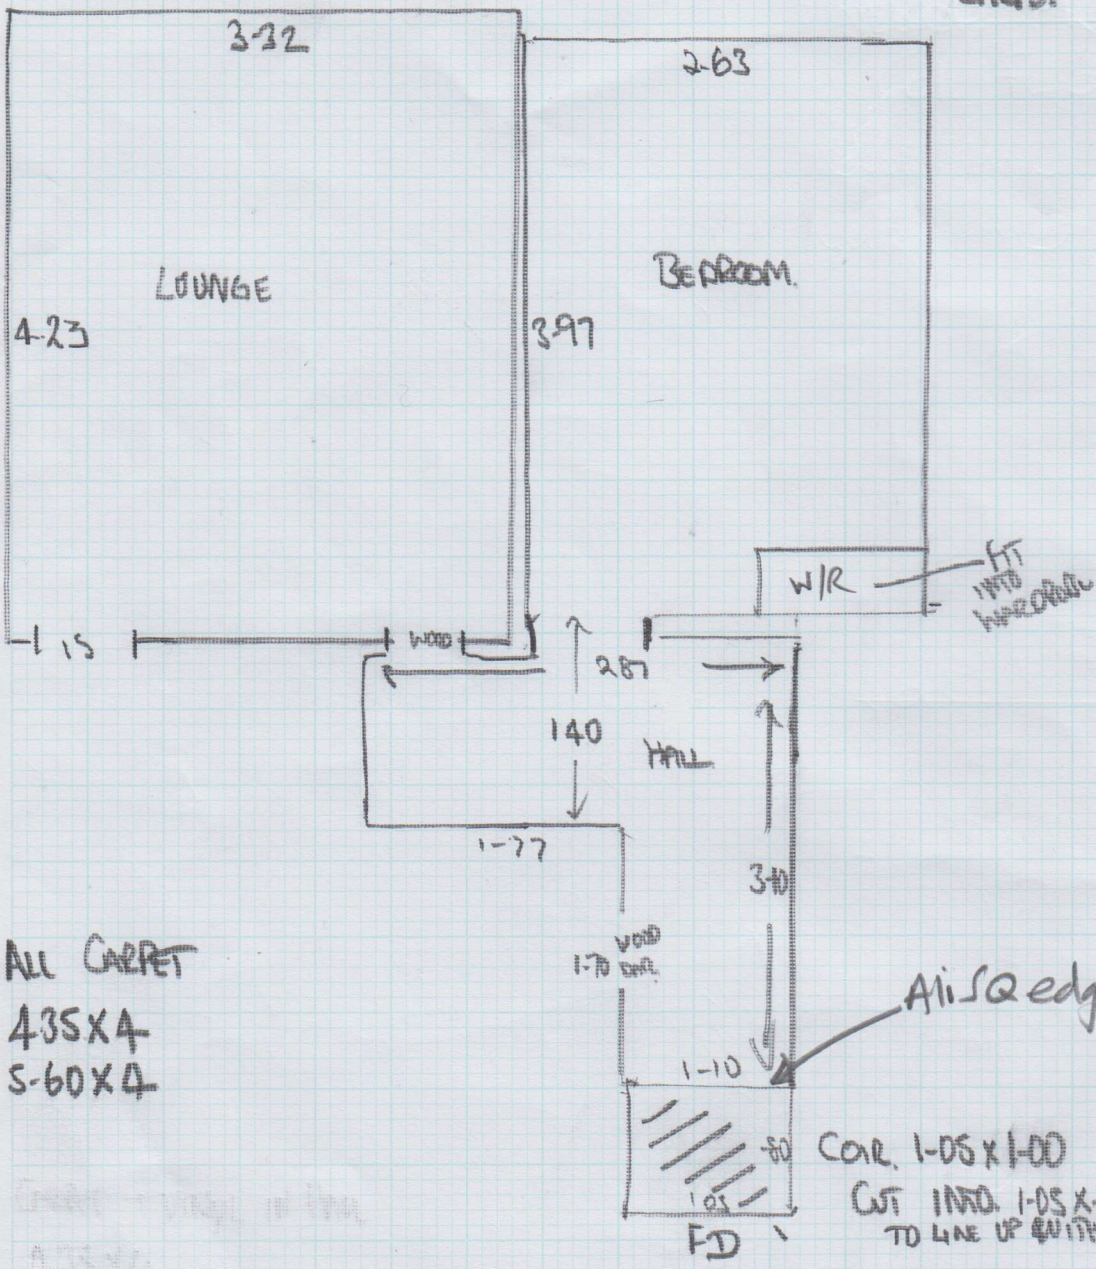

Sheet: 1 of 2

FINELOOP FLO-500

Col. FLO-500

Cut Plan ① 560 x 400

Cut Plan ② 435 x 400

$$995 \times 400 = 398000$$

Car Mat - Natural

Car 1.15 x 1.00m

Job No: P26884
 Name: MS CATHY BRADLEY
 Address: 42 MALWOOD HOUSE,
 STATION CREST TOWNMOOR RD
 SW6 2BF
 Tel: 07403-681843
 Sheet: (2 of 2)

CARPET FINELOOR FLO 500

IF ALL CARPET
 435X4
 S-60X4

COR. 1-05 X 1-00
 CUT INTO 1-05 X 0-85
 TO LINE UP WITH JOIST STOP