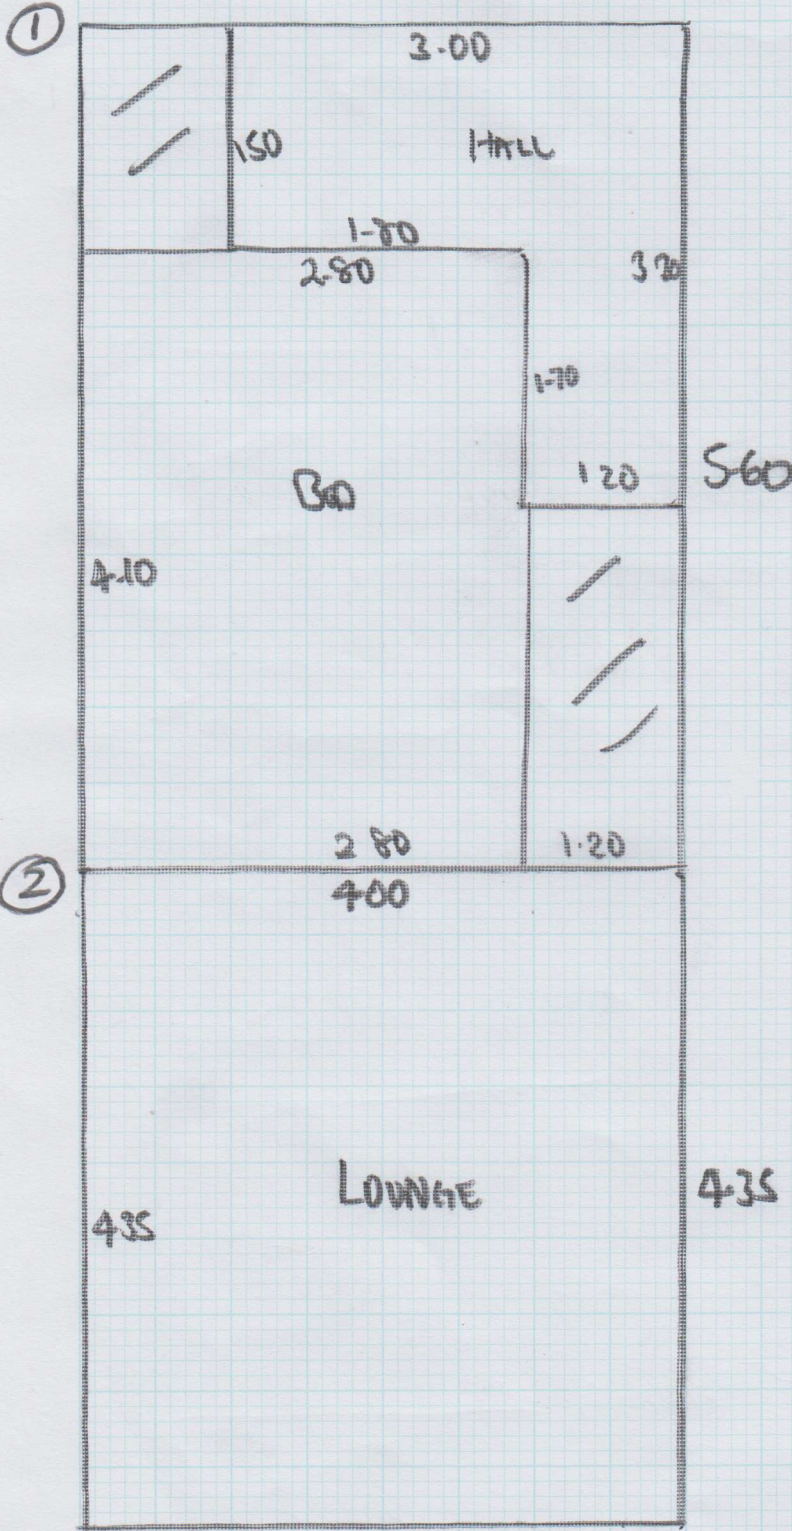

Sheet: 1 of 2

FINELOOP FLO-500

Col. FLO-500

Cut Plan ① 560 x 400

Cut Plan ② 435 x 400

$$995 \times 400 = 398000$$

Car Mat - Natural

Car 1.15 x 1.00m

Job No: P26884
 Name: MS CATHY BRADLEY
 Address: 42 MALWOOD HOUSE,
 STATION CREST TOWNMOOR RD
 SW6 2BF
 Tel: 07403-681843
 Sheet: (2 of 2)

CARPET FINELOOR FLO 500

IF ALL CARPET
 435X4
 S-60X4

COR. 1-05 X 1-00
 CUT INTO 1-05 X 0-85
 TO LINE UP WITH JOIST STOP