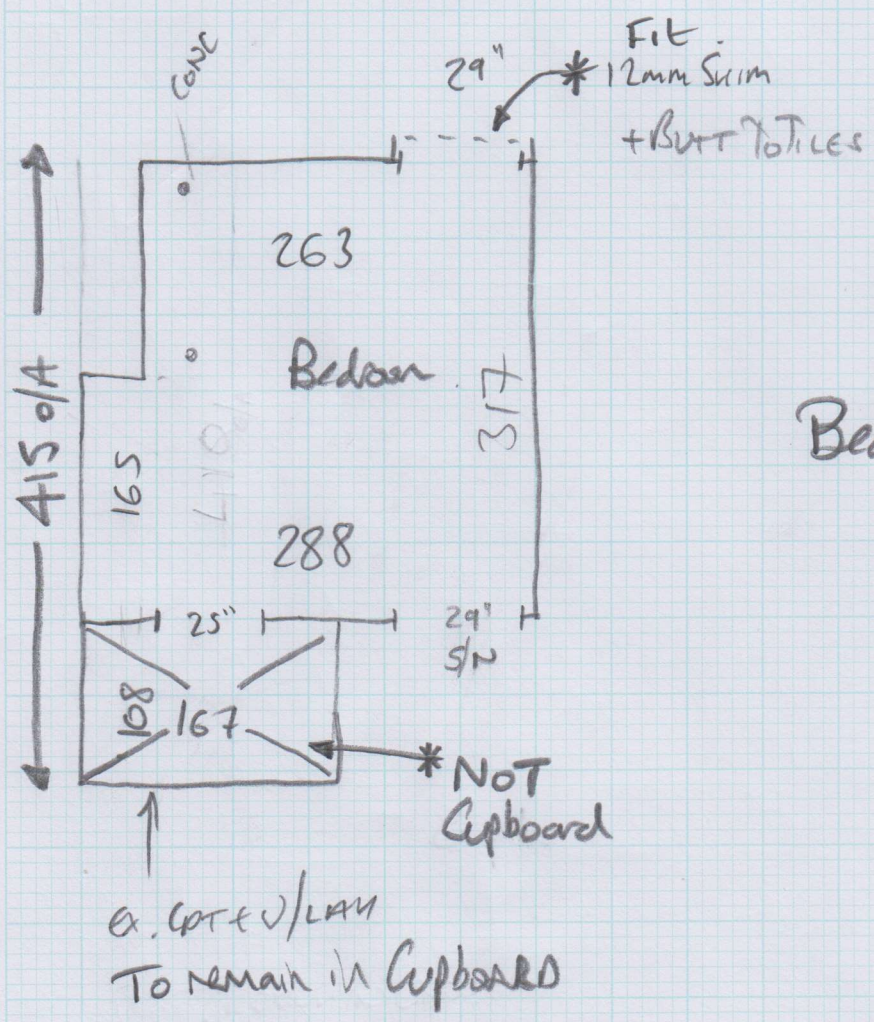

Job No: P26887

Name: Leavitt

Address:

Tel:

Sheet:

1 of 1

APPROX 35mm
TILES

Silk Touch
Col. SLK 328

Bedroom 300x400
= 12m²