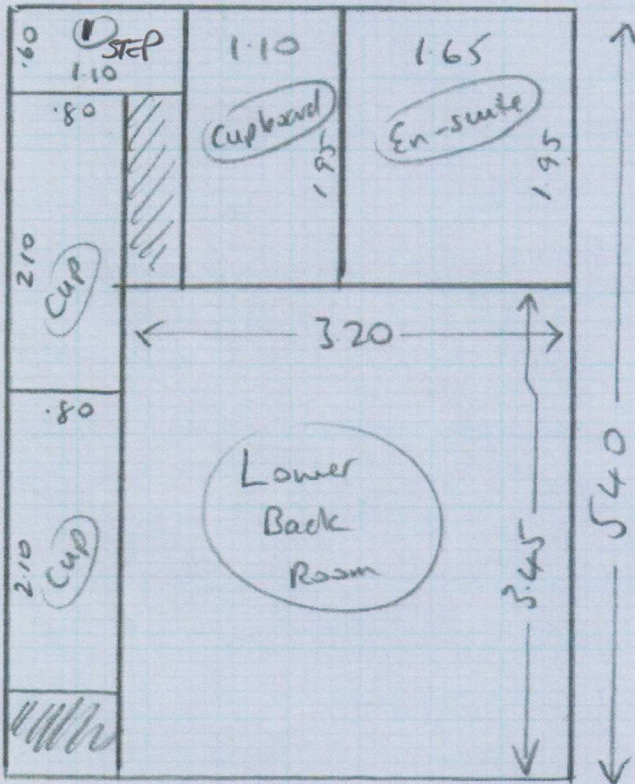

P 26891

MR P RIDAL
 32 Festing Road
 Putney
 SW15 1LP

1 of 2

Silk Touch Deluxe
 SLK 470D

4.25 x 4m
 5.40 x 4m

1 of 2