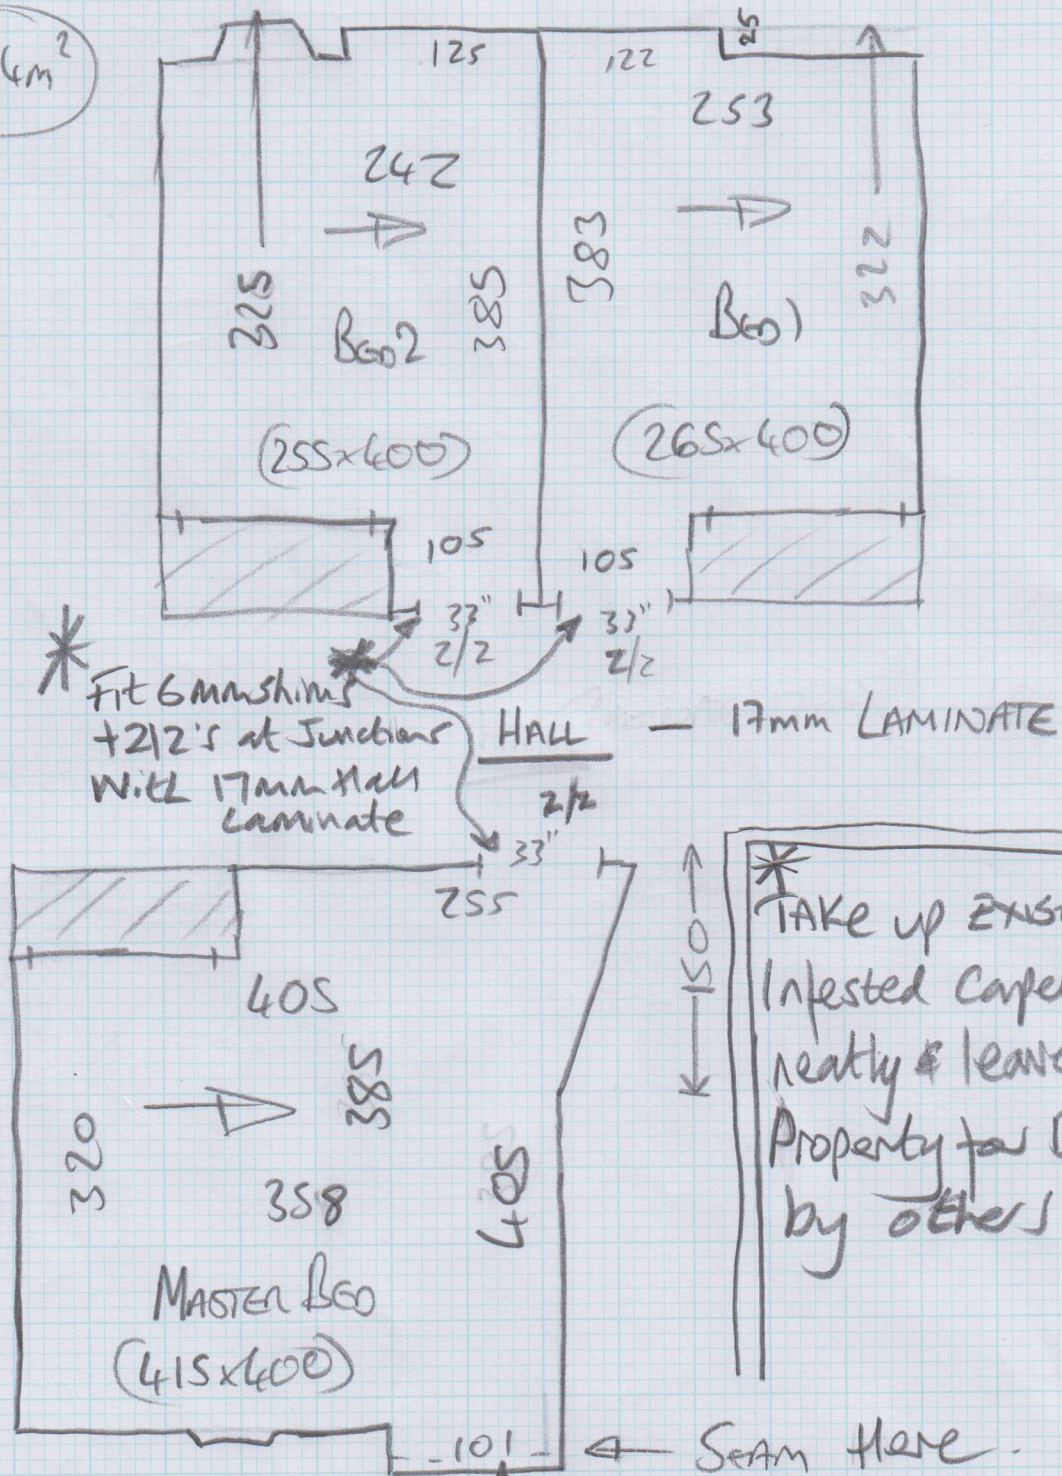

Stain free INIST

Col. STA 004.

Bed 1 = 265 x 400

Bed 2 = 255 x 400

MASTER = 415 x 400

935 x 400

Job No: P26898

Name: MANNERS

Address:

Tel:

Sheet:

10/1

-37.6m²

from WASTE