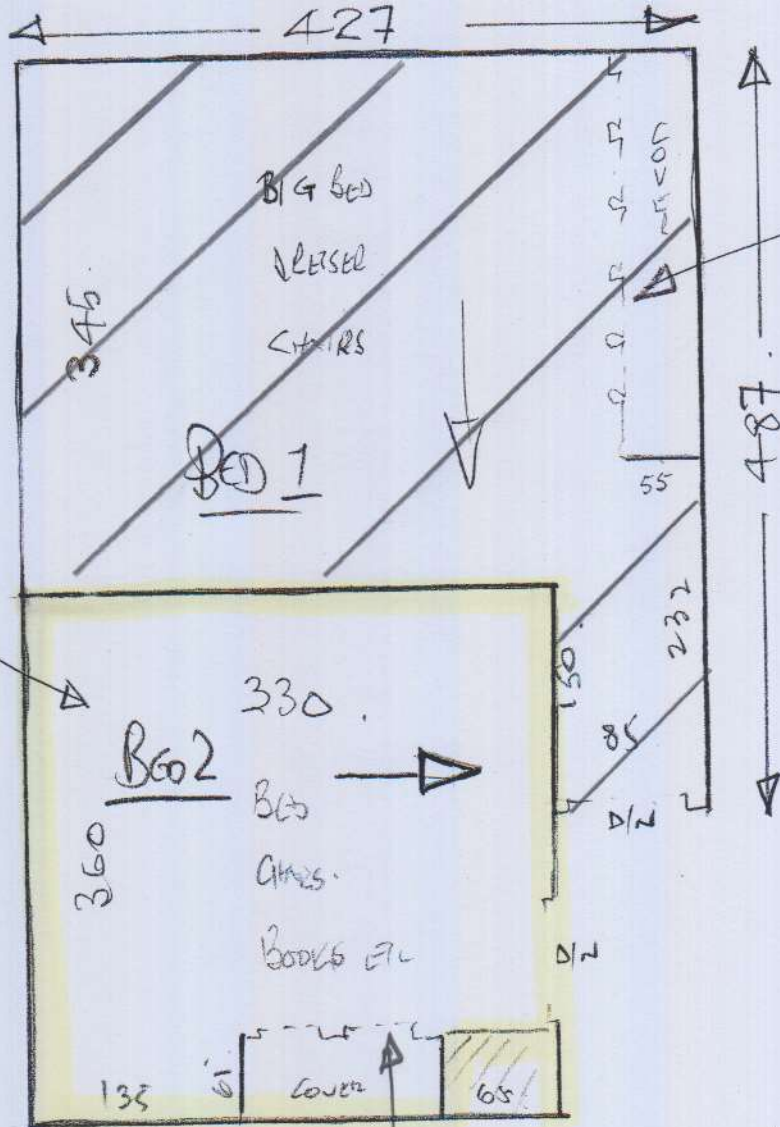

15/2

Fit Carpet stored at W/H from P26722 into Bed 2.

P26902
Gillespie

10/1

THIS BED SUPPLY ONLY CARPET & STONE @ W/H. (CUST WANTED COLOUR MATCH IN BOTH BEDS)

* This Bedroom only

U/LAY 30M2

ALLOY

Through in one (NO BAR!)