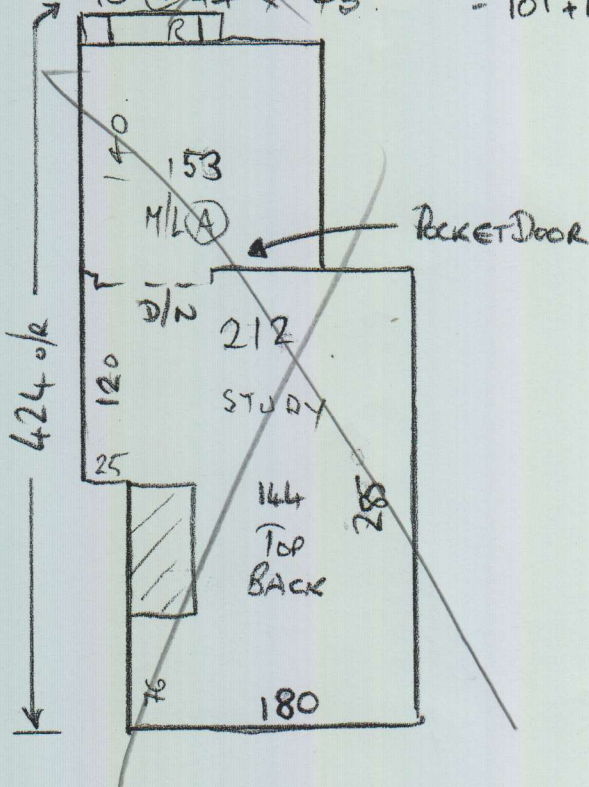

# TOP FLOOR

P26904  
 CLARE GASKIN INTERIORS

2 of 3

3 @ 42 x 75.

= 3T + RISER - RUNNER @ 60cm

10 @ 44 x 75.

= 10T + RISER - RUNNER @ 60cm

1<sup>ST</sup> FLOOR

FRONT

P26904  
CLARE GASKIN INTERIORS

30F3