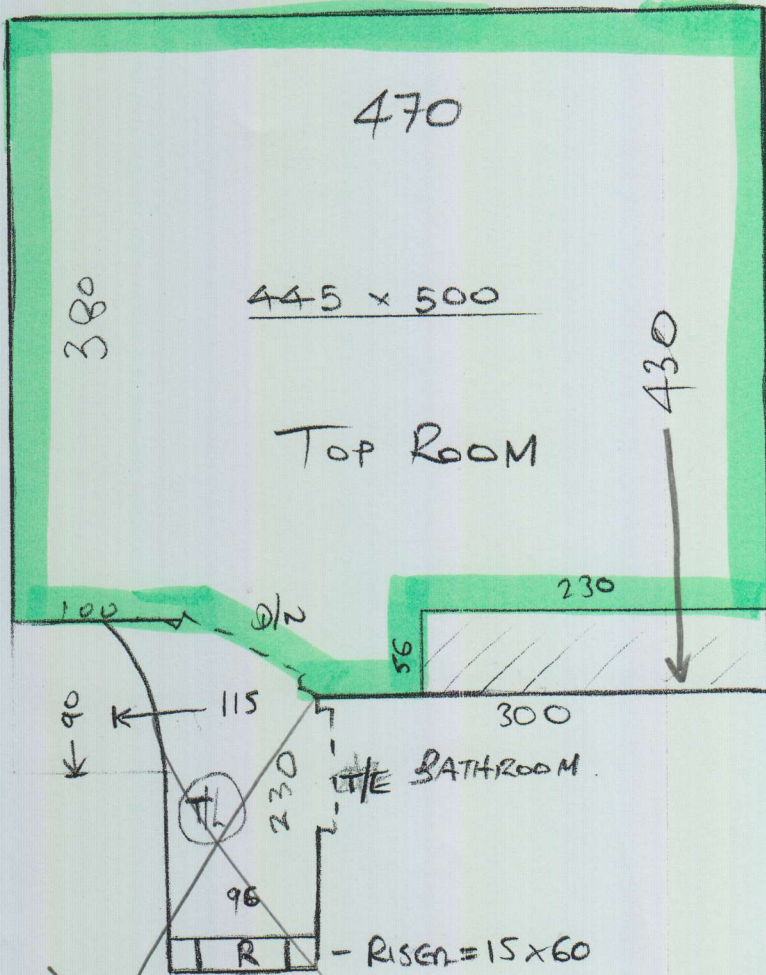

# TOP FLOOR

P26904  
 CLARE GASKIN INTERIORS

2 of 3

3 @ 42 x 75.

= 3T + RISER - RUNNER @ 60cm

10 @ 44 x 75.

= 10T + RISER - RUNNER @ 60cm

1<sup>ST</sup> FLOOR

FRONT

P26904  
CLARE GASKIN INTERIORS

30F3