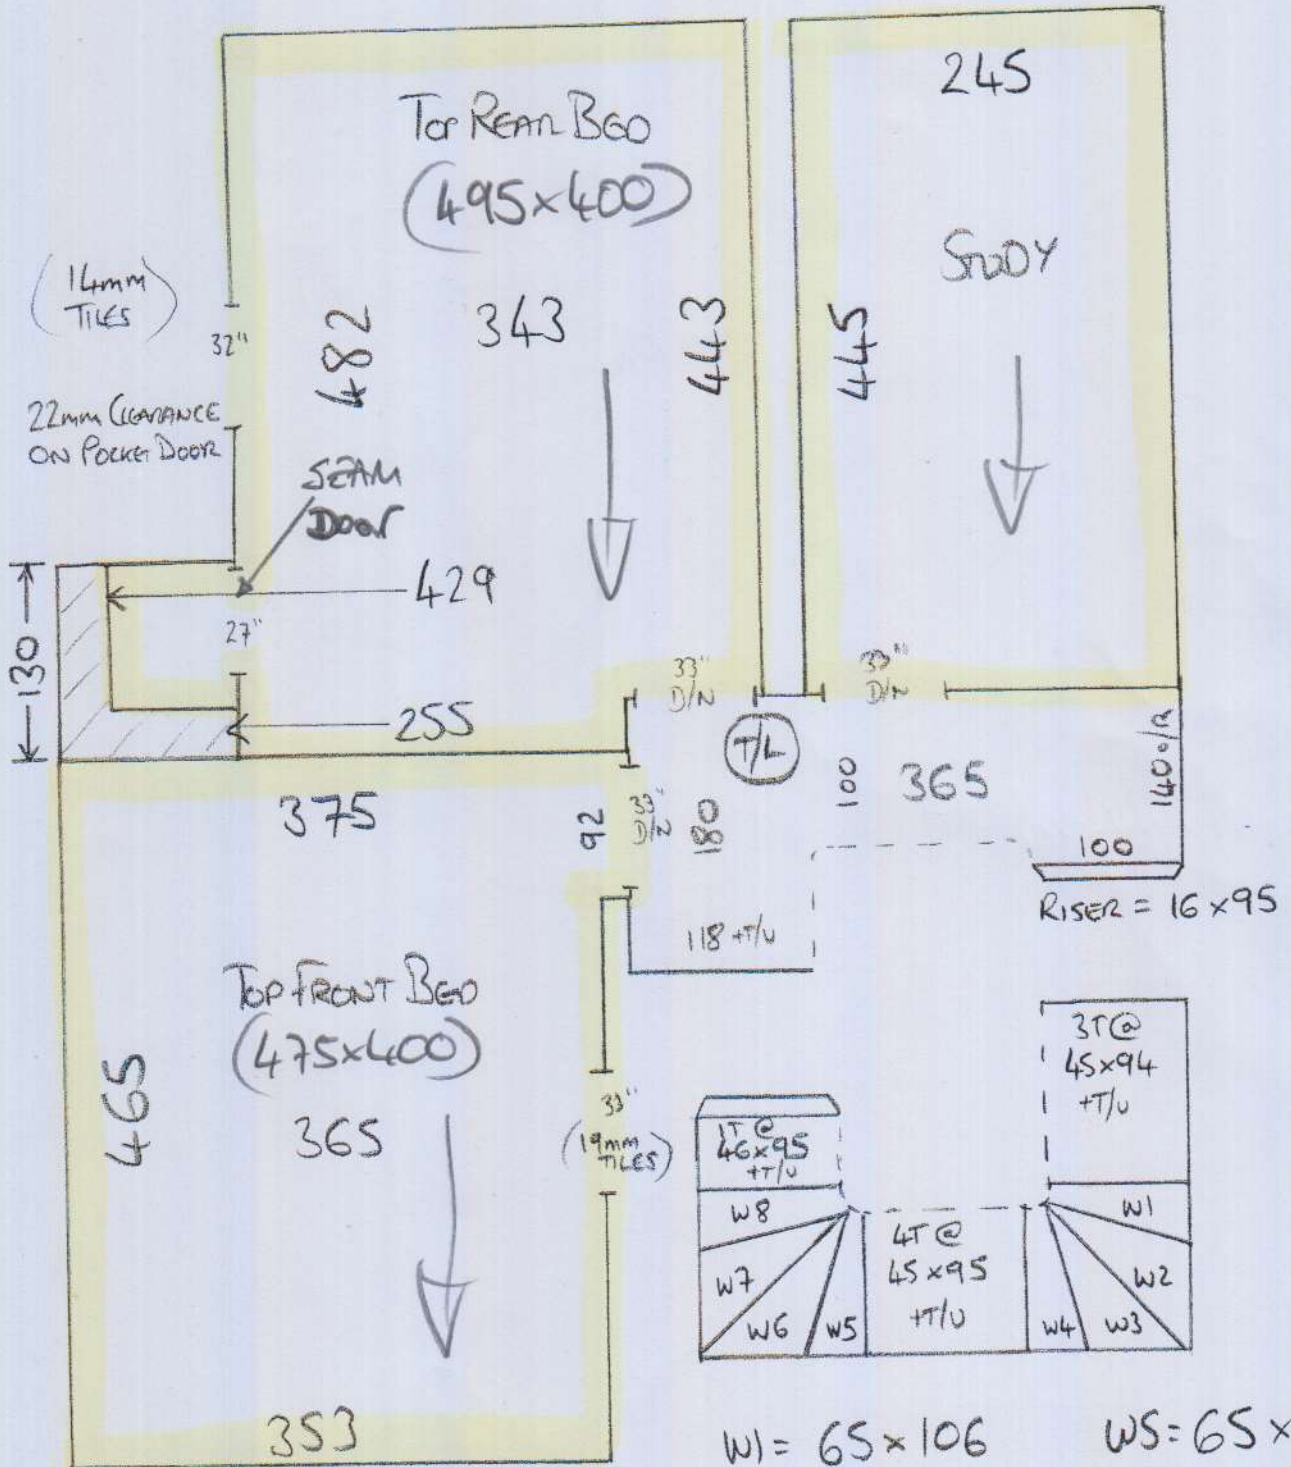

Cut Plan ① = 680×400 (B)

2070×400

$= 82.8m^2$

(Westend Prestige)

EXCLUSIVE VELVET ELEGANCE

- MUSHROOM

1st Front Bed = 565×400

$= 22.6m^2$

Roll (A) = 14.00m

495

475 $\times 400$

420

1390 (TIGHT - CUT BY HAND)

Roll (B) = 6.95m (Sep Cut)

680×400

- W1 = 65 x 106
- W2 = 70 x 140
- W3 = 103 x 142
- W4 = 69 x 100
- W5 = 65 x 107
- W6 = 70 x 140
- W7 = 104 x 142
- W8 = 70 x 99

Roll A	14.00 x 4.00m
Top Rear Bed	4.95 x 4.00m
Top Front Bed	4.75 x 4.00m
1st Floor Rear Bed	4.20 x 4.00m*

Balance left over	0.10 x 4.00m
--------------------------	---------------------

Roll B	6.95 x 4.00m
Cut Plan 1	6.80 x 4.00m

Balance left over	0.15 x 4.00m
--------------------------	---------------------

*** CUT THIS CUT LAST**