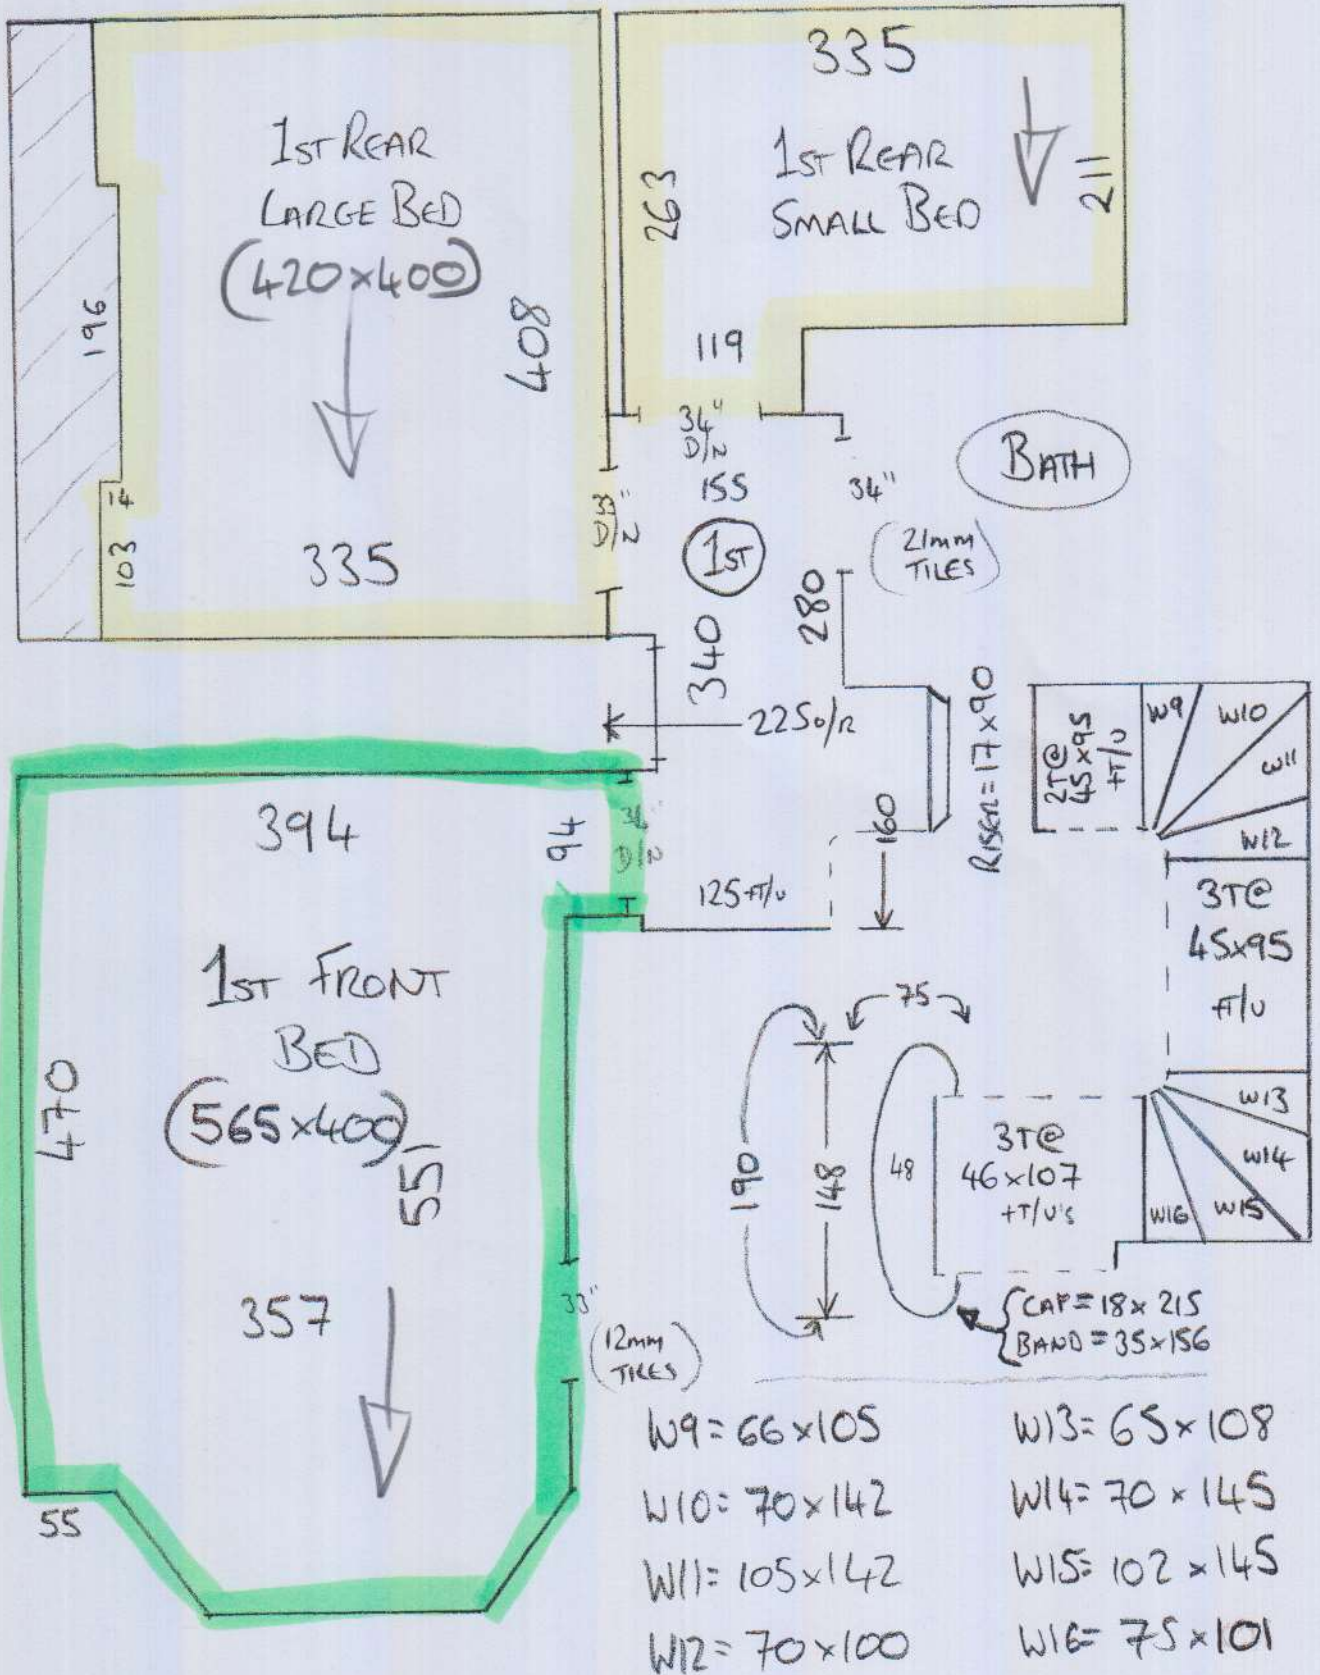

P26909
CLARE GASKIN/INTERIORS

3 of 3