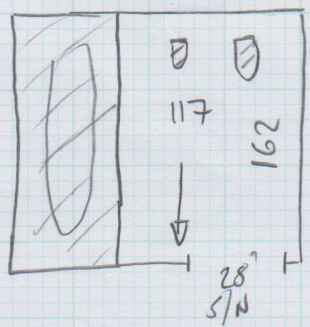

BATHROOM

CARPET ON LANDING.

H/BOMD

BUILDER TO UPLIFT EXISTING MATERIALS

Job No: P26913

Name: Draper

Address:

Tel:

Sheet: 1 of 1

Bubblegum & Liorance Vinyl
Chianti - 22065003

1.75 x 2.00m

Coir Mak
Natural

1.10 x 1.00m

ex. Sq. 606

(F/O)

— Coir — Natural