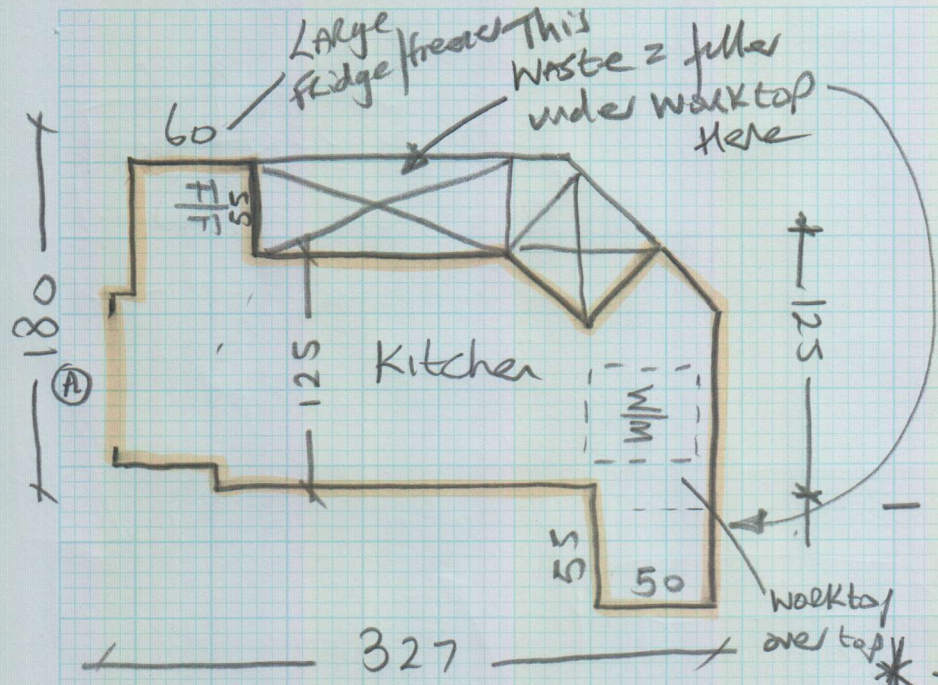

mrcarpet
 Job No: P26919
 Name: Howard de Walden
 Address: Flat 9
 50 Weymouth Street
 Tel:
 Sheet: 1 of 2

London Twist
Col. Taupe

Cut Plan ① 515 x 400
 Back Bed 310 x 400
 Living Room 510 x 400
 1335 x 400
 = 53.40M²

Ultragrip Project
Col. Leah 999L

Kitchen 340 x 200
 BATH 295 x 200
 635 x 200
 = 12.70M²

Keys from HOWE
 23 Queen Anne Street
 W1G 9DL

Must leave clean
 & Tidy (Flat + Comm Part)

Job No: P26919
 Name: HDWE
 Address: Flat 9
 50 Weymouth St
 Tel: _____
 Sheet: 2 of 2