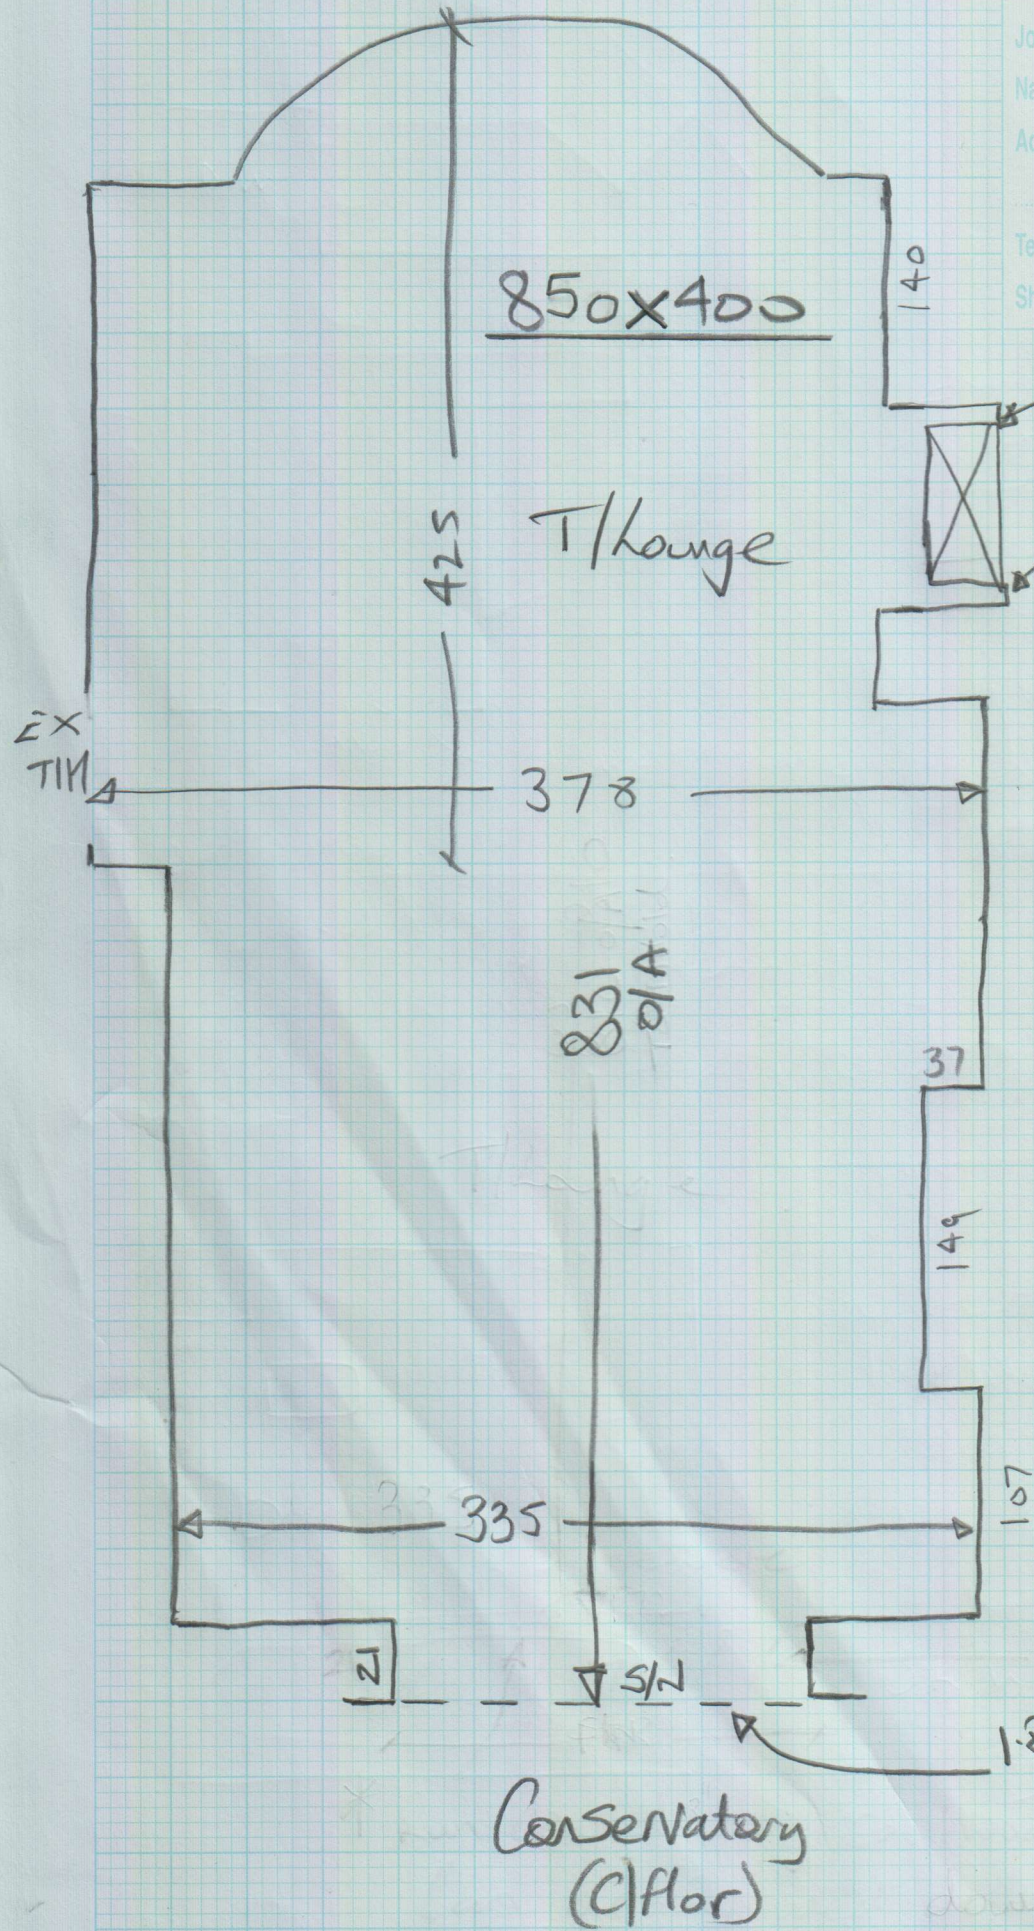

# Primo Ultra - Shadow

Job No: P26920  
Name: Doe

Address:

Tel:

Sheet:

of 1

Run CARPET into fire  
Wood floors  
Allow new  
slab  
\* Double Bank at ENDS

TAKE up TWIST  
on Rubber U/LAY

\* IF there's a  
pole MARK in  
CARPET put it  
in BAY window  
end

1.80m SAT. W. AL.  
SINA

P26920  
Doe

This'll hold to be

removed & floor made  
Good Beneath

\* Run carpet through to  
next floor in conservatory  
# ft SATIN 41: 51M  
and 1.80m wide.

P26920  
Doe

\* Tuck Cable  
down either side  
of stone hearth