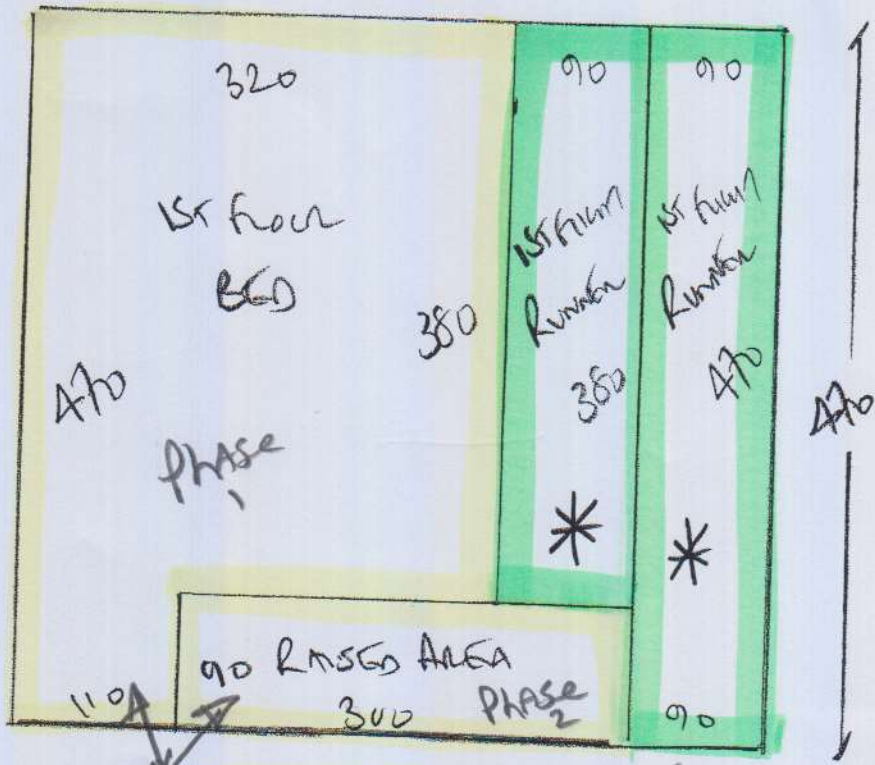

Cut Runners

P26923
BLUNDELL

1 of 2

Colorado

Col 2205

(PUNTO BELLO SILVER)

~~Run 1 880 x 500~~

~~Run 2 460 x 500~~

~~Run 3 715 x 500~~

Run 4 470 x 500

2585 x 500

12925 m²

Cut Runners

P26923
BUNDAL

Lot 2

*Cut Runners to 65cm & end for Binding ASS

Fit on Phase 1 15/4

MARK up base of Cut Plan & store w/ WH