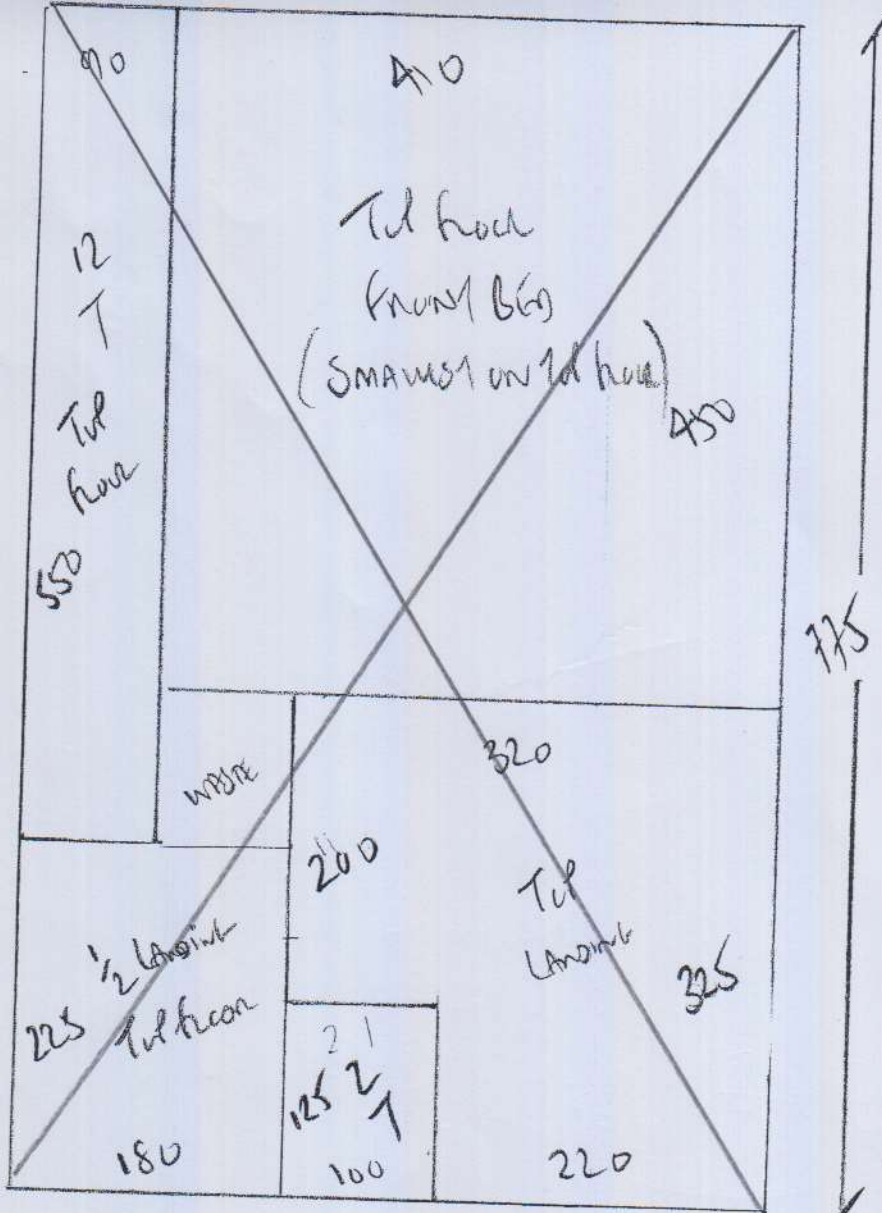

Cut Runners

P26923
BLUNDELL

1 of 2

Colorado

Col 2205

(PUNTO BELLO SILVER)

~~Run 1 880 x 500~~

~~Run 2 460 x 500~~

~~Run 3 715 x 500~~

Run 4 470 x 500

2585 x 500

12925 m²

Cut Runners

P26923
BUNDAL

Lot 2

*Cut Runners to 65cm & end for Binding ASS

Fit on Phase 1 15/4

MARK up base of Cut Plan & store w/ WH