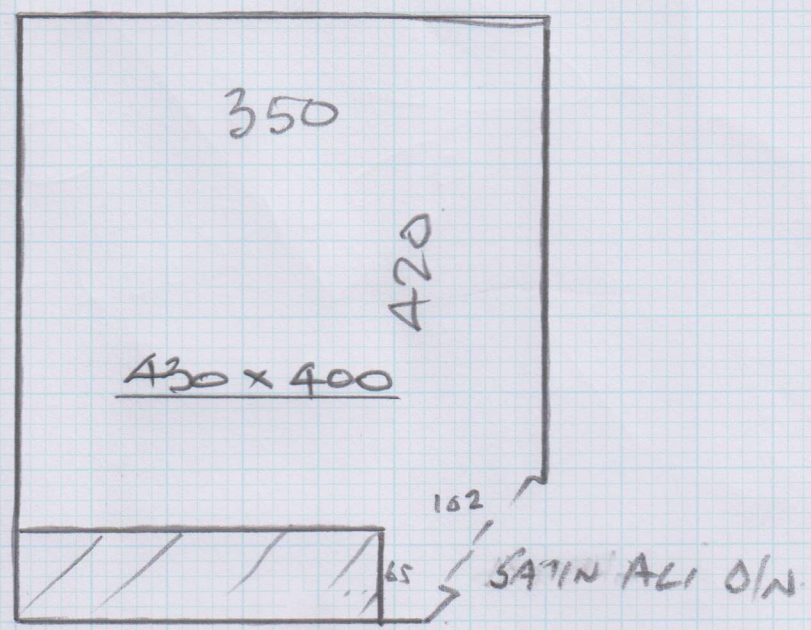

Velvet Deluxe
DEL-884

Job No: P 26933

Name: FRISE

Address:

Tel:

Sheet: 1 of 1

4.30 x 4.00m

BEDROOM

UPLIFT

EXT SLE

H. SW.

DRESSER