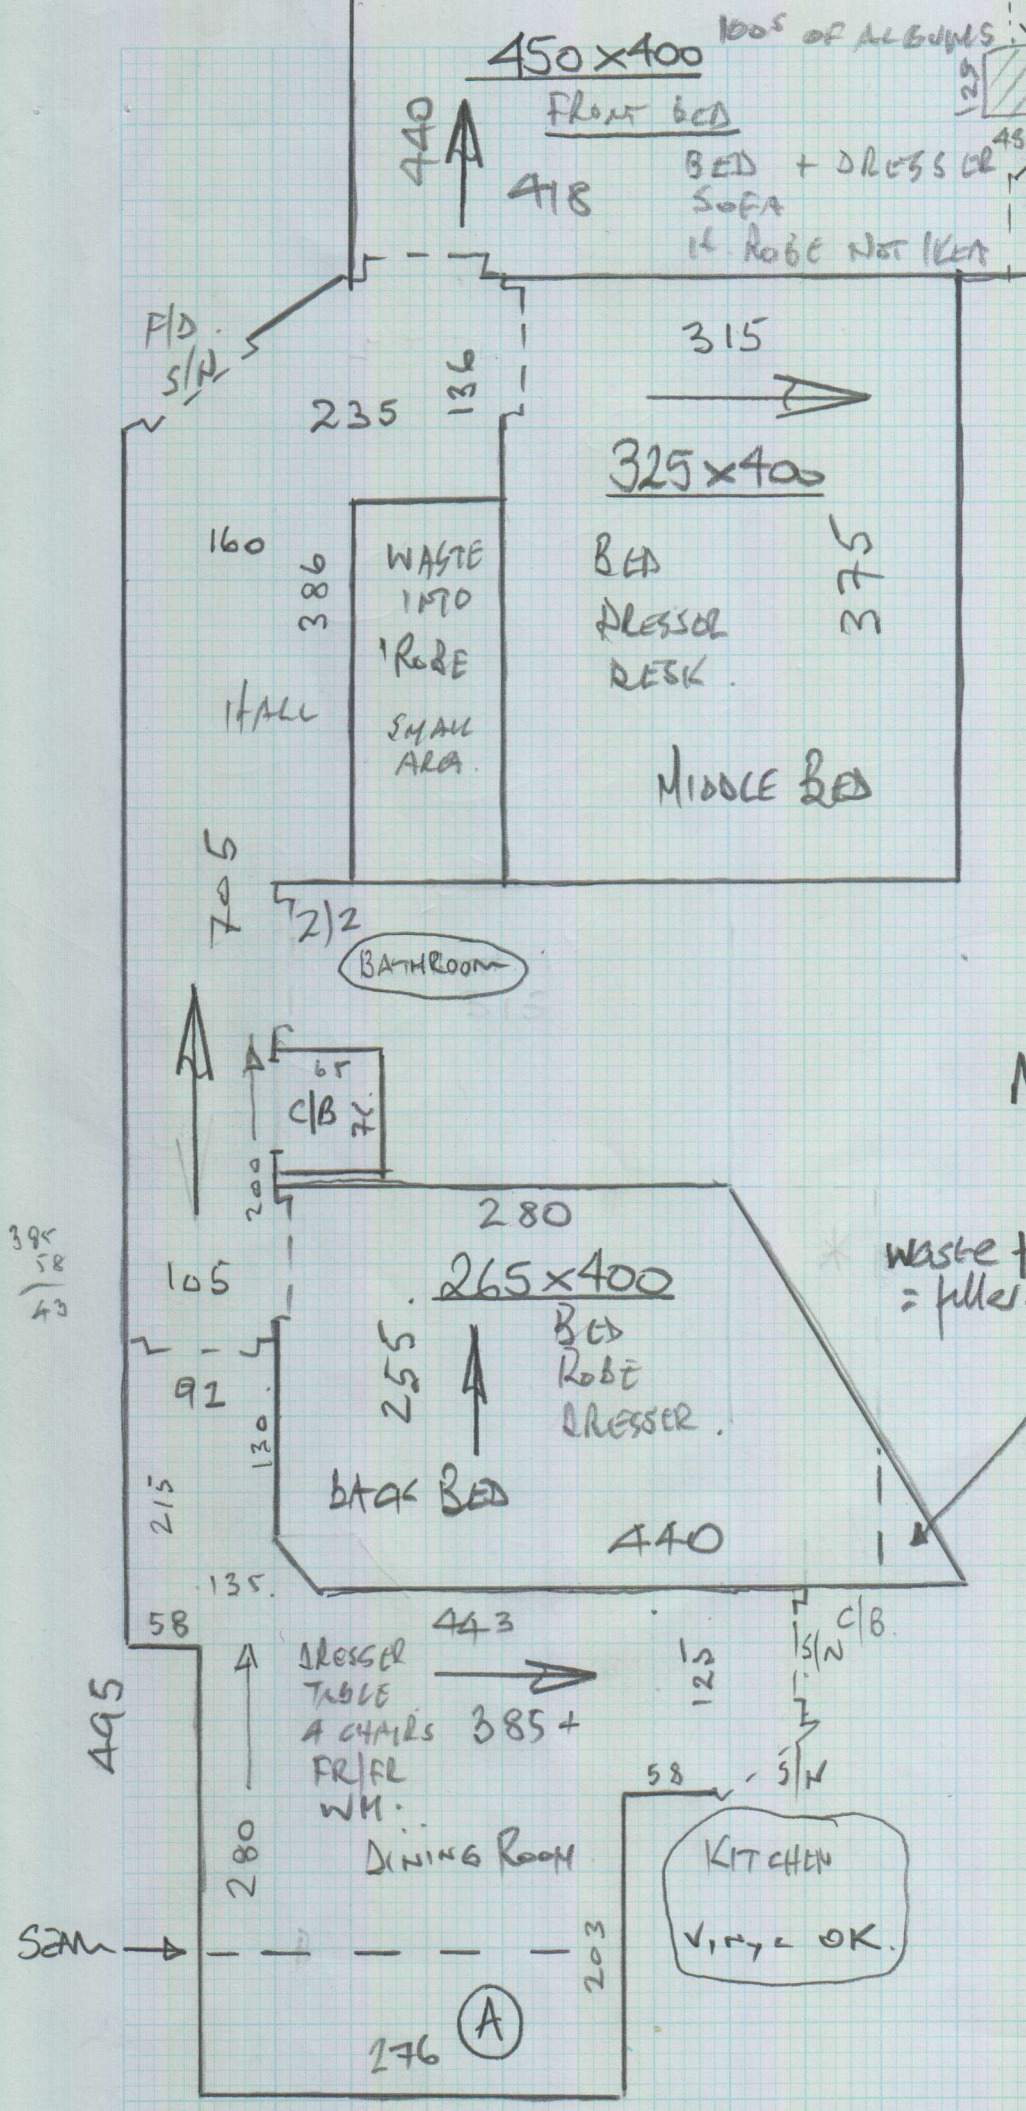

mrcarpet  
 Job No: P26934  
 Name: Monica Part Property  
 Address:  
 Tel:  
 Sheet: (1 of 2)

London Twist  
Col. Taupe

front Bed 450 x 400  
 Middle bed 325 x 400  
 Back Bed 265 x 400  
 Cut Plan 855 x 400  
 = 1895 x 400  
 = 7580m<sup>2</sup>

Access via Tenant (Natasha Robinson)  
 Tenants to clear all small items / Personal Belongings.

Fillers  
③

mrcarpet  
REPAIRS AND LAYERS

Job No: P26934  
Name: MONICA PORT  
Address: 4 DIBBY HANGINGS

Tel: \_\_\_\_\_  
Sheet: 2 of 2

1st floor flat  
Loads of stuff!

ALI PLATES.  
Mostly ex sledge

395  
18  
43