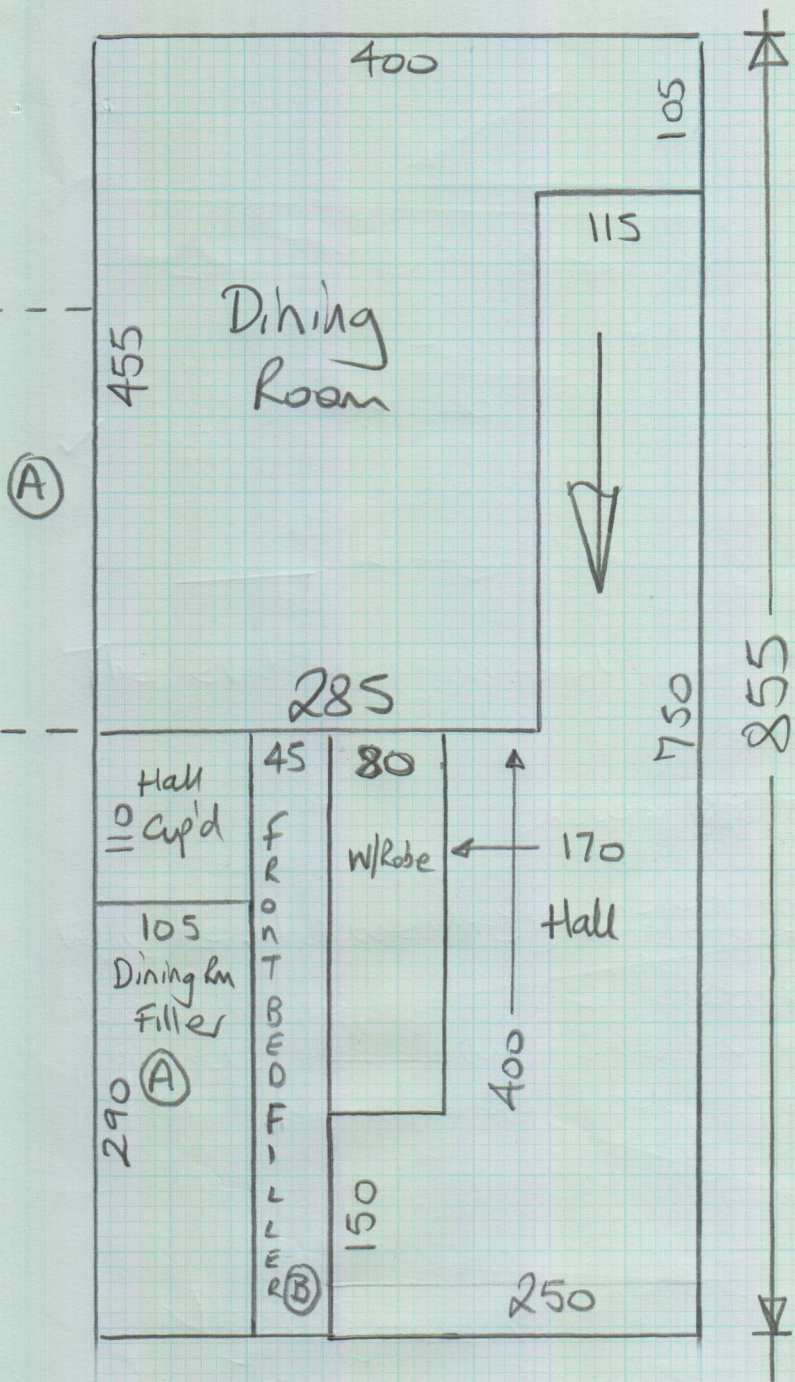

mrcarpet  
 Job No: P26934  
 Name: Monica Part Property  
 Address:  
 Tel:  
 Sheet: (1 of 2)

London Twist  
Col. Taupe

front Bed 450 x 400  
 Middle bed 325 x 400  
 Back Bed 265 x 400  
 Cut Plan 855 x 400  
 = 1895 x 400  
 = 7580m<sup>2</sup>

Access via Tenant (Natasha Robinson)  
 Tenants to clear all small items / Personal Belongings.

Fillers  
③

mrcarpet  
REPAIRS AND LAYERS

Job No: P26934  
Name: MONICA PORT  
Address: 4 DIBBY HANGINGS

Tel: \_\_\_\_\_  
Sheet: 2 of 2

1st floor flat  
Loads of stuff!

ALI PLATES.  
Mostly ex sledge

395  
18  
43