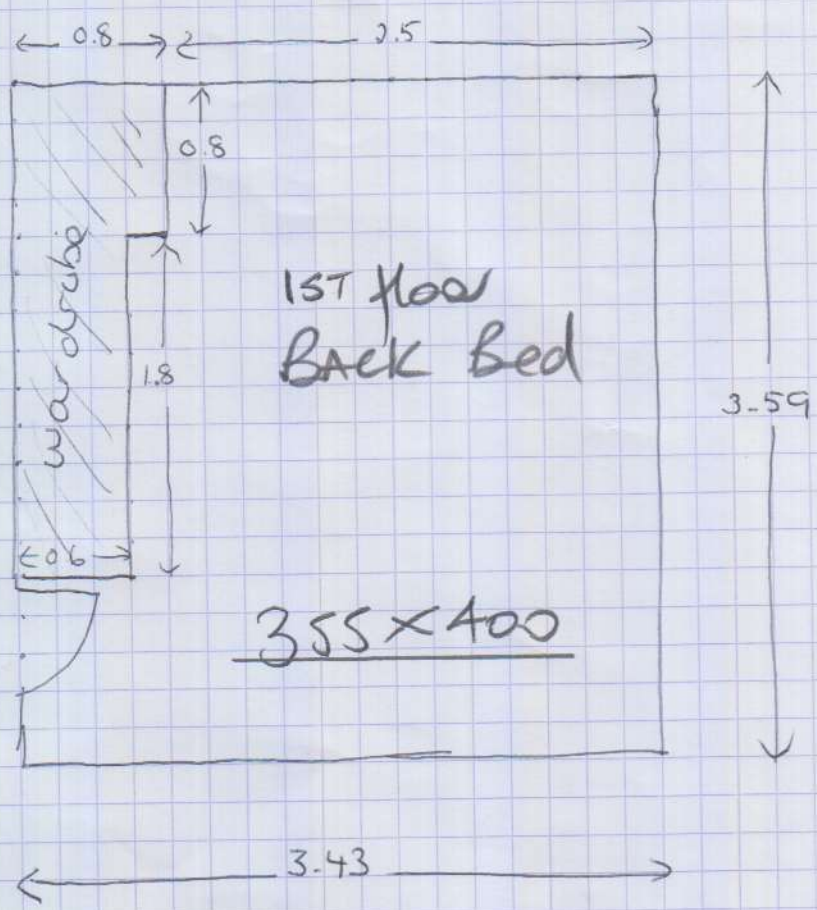

P26942

Tangney

(1 of 1)

Finelooop

Colour: FLO-498

U/LAY

News/E Rec'd

Ex. Bar

No u/D

Empty - No furn

FIT IN CUR'D'S

Leave Waste Carpet With Customer
(in one piece).