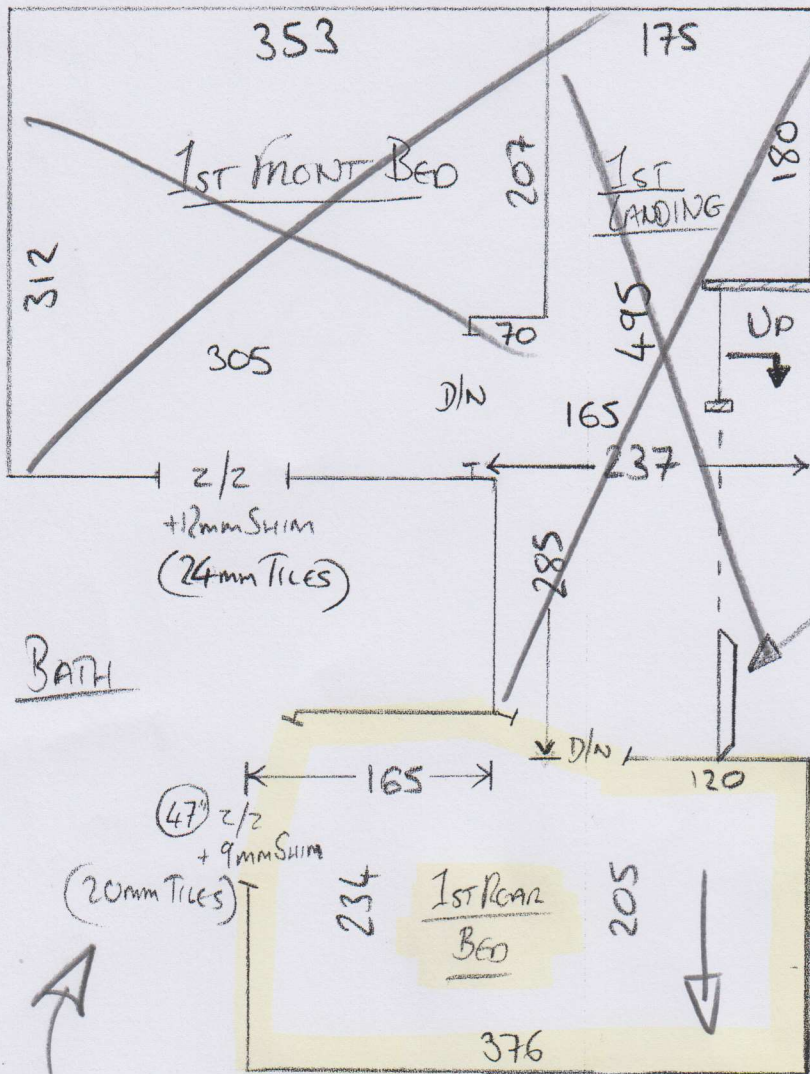

freedom TWIST

-450 WHEATGRASS

1st Rear Bed = 245×400

$= 9.8m^2$

P26944
YOUNGER

10F1

~~FINISH LANDING
CARPET UNDER
NOSE~~

RE-USE EX-SHIM