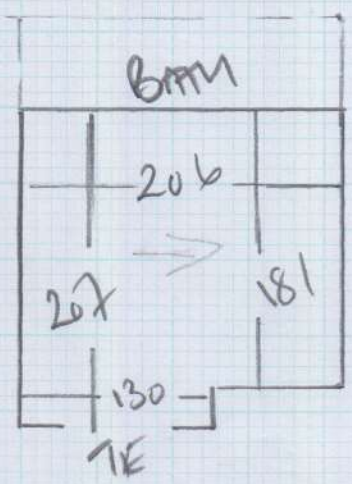

Job No: P26957
 Name: WMBUE
 Address: 5 Stamford Road
 SW8 2JY
 Tel:
 Sheet: 1 of 1

1st floor ENSUITE Bathroom

Units CAROL on felt + SKOLE
 CH/BAD floor
 Requires bmm Plywood panel.

To CARPET in MASTER BED