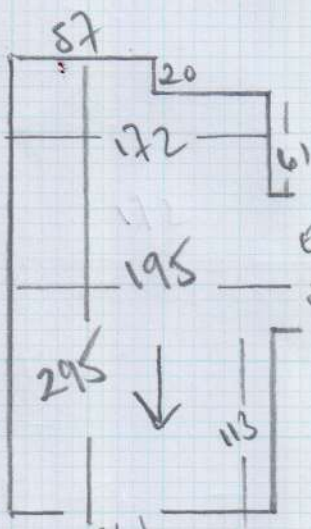

BASEMENT Bathroom

BASEMENT BED
CARPET

SLW to
BASEMENT HALL
CARPET

Units Cushion Vinyl
Concrete floor
PRIME + Skim SCAFFOLD / feather
MODURED Select
STARKS MIDLAND CARIC 22231
362m² plaster = 10.86m² Total