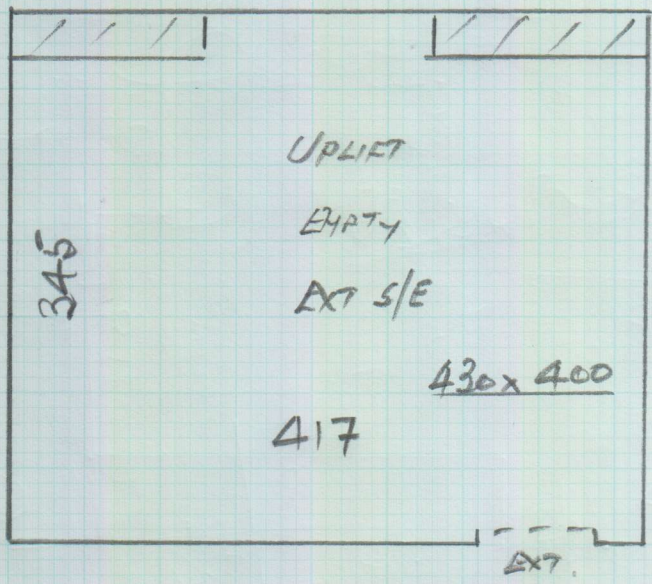

RYAN WRIGHT

Job No: P26960

Name: WRIGHT

Address:

Tel: 1 8 1  
Sheet: 1 of 1

BACK BEDROOM.

Colorado Stripe  
COL-ST-2217

4.30 x 4.00m

= 17.2m<sup>2</sup>