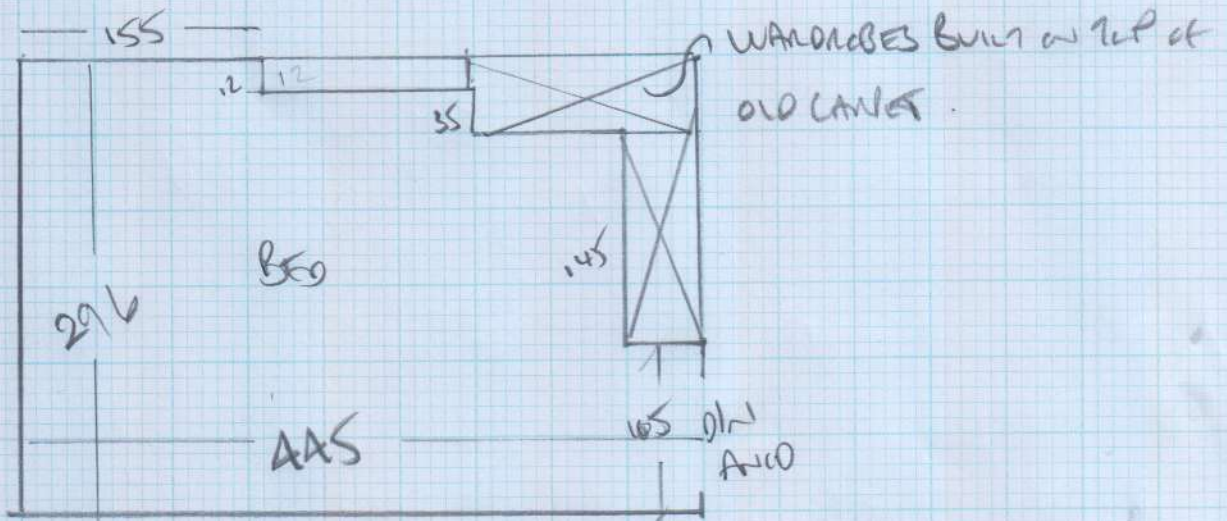

Job No: P26976
 Name: HAROLD GRIFFITHS
 Address: 11 Rowan Road
 SW15 50N

Tel: _____

Sheet: 1 of 1

Vermont 50'
 Colour Brunswick
 $315 \times 500 = 15.75m^2$

- WOOD floor
- White trim on old felt
- Furniture to be empty
- NEW STRAKE AROUND WARDROBES REQUIRED