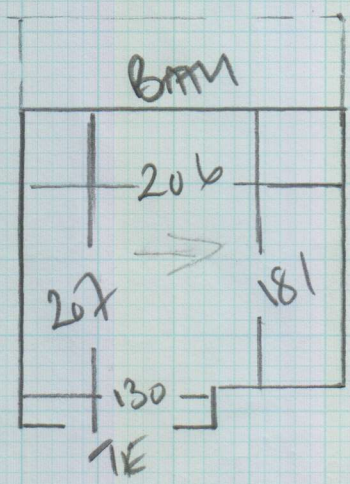

Job No: P26983  
 Name: WIMBUE  
 Address: 5 Stamford Road  
 SW8 2JG  
 Tel:  
 Sheet: 1 of 1

1st floor ENSUITE Bathroom

White CARPET on felt + SKOLE  
 CHITCAD floor  
 Requires bath plywood bed.

To CARPET in MASTER BED