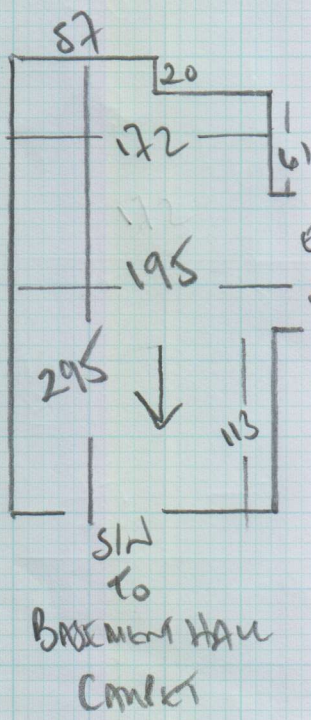

Job No: P26983  
 Name: WIMBUE  
 Address: 5 Stamford Road  
 SW8 2JG  
 Tel:  
 Sheet: 1 of 1

1st floor ENSUITE Bathroom

White CARPET on felt + SKOLE  
 CHITCAD floor  
 Requires bath plywood bed.

To CARPET in MASTER BED

372m<sup>2</sup>  
 2 Bathrooms 950m<sup>2</sup> NETT  
 400m<sup>2</sup> NETT

BASEMENT Bathroom

BASEMENT BED  
 CARPET

1E  
 To  
 BASEMENT HALL  
 Carpet

White Cushion Vinyl  
 CONCRETE floor  
 PRIME + Skim SCAFFOLD / feather  
 MODURED SELECT  
 STARKS MIDLAND OAK 22231  
 362m<sup>2</sup> Carpet = 10.86m<sup>2</sup> Total