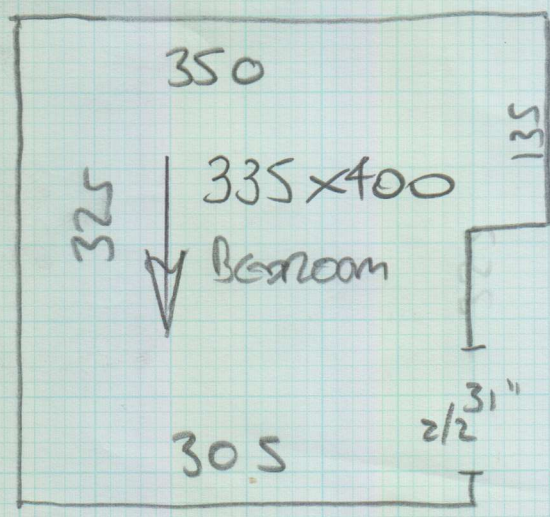

Job No: P26985

Name: RAY

Address: 1 of 2

Tel:

Sheet: of:

Stainfree Twist
Col. STA-007

Cut Plan 735 x 500
= 36.75m²

Bedroom 335 x 400
= 1340m²

Total 50.15m²

* Must Hoover when finished & leave clean & tidy ready for viewings

P26985
RAY

Job No:

Name:

Address:

Tel:

Sheet:

2 of 2

* Access from
Buttermere Drive
(one way street)

Hall
TILES
MISSING HERE