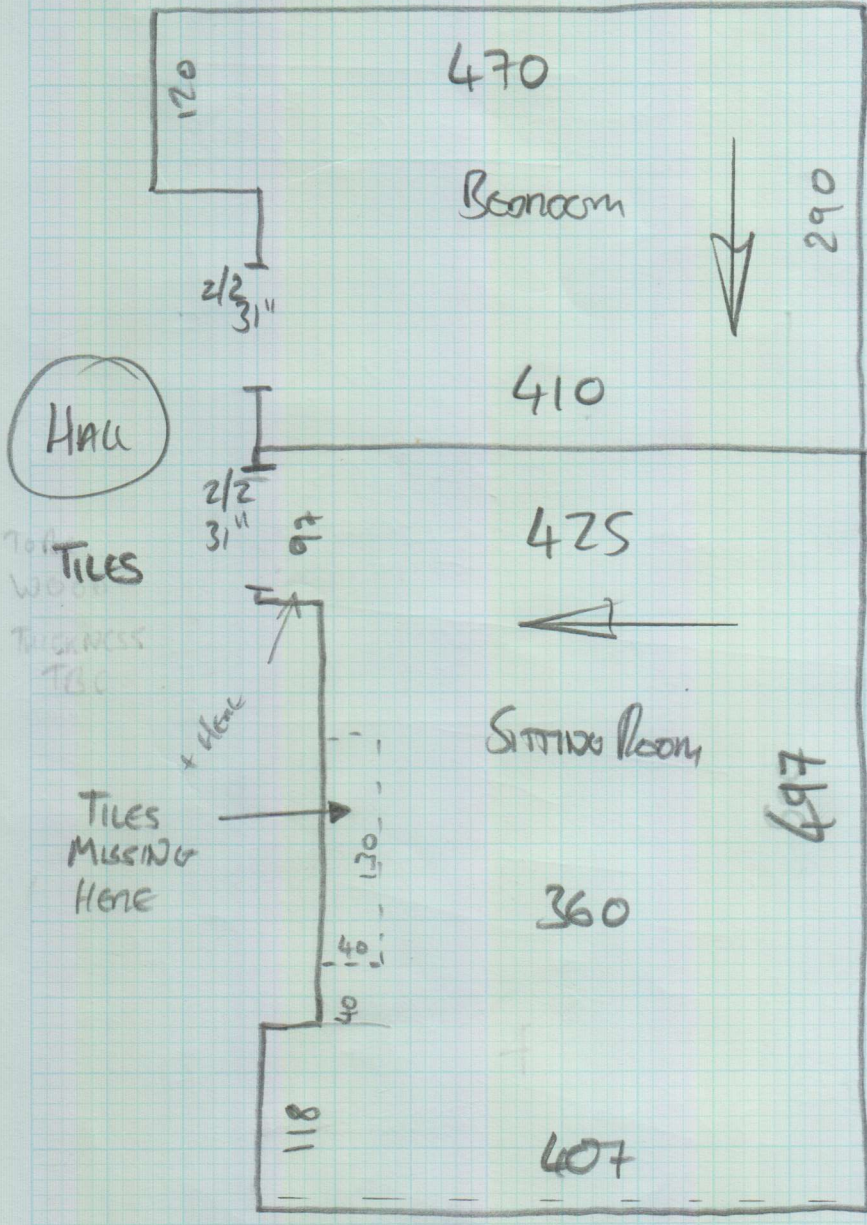

Job No: P26985

Name: RAY

Address: 1 of 2

Tel:

Sheet: of:

Stainfree Twist
Col. STA-007

Cut Plan 735 x 500
= 36.75m²

Bedroom 335 x 400
= 1340m²

Total 50.15m²

* Must Hoover when finished & leave clean & tidy ready for viewings

P26985
RAY

Job No:

Name:

Address:

Tel:

Sheet:

2 of 2

* Access from
Buttermere Drive
(one way street)

Hall
TILES
MISSING HERE