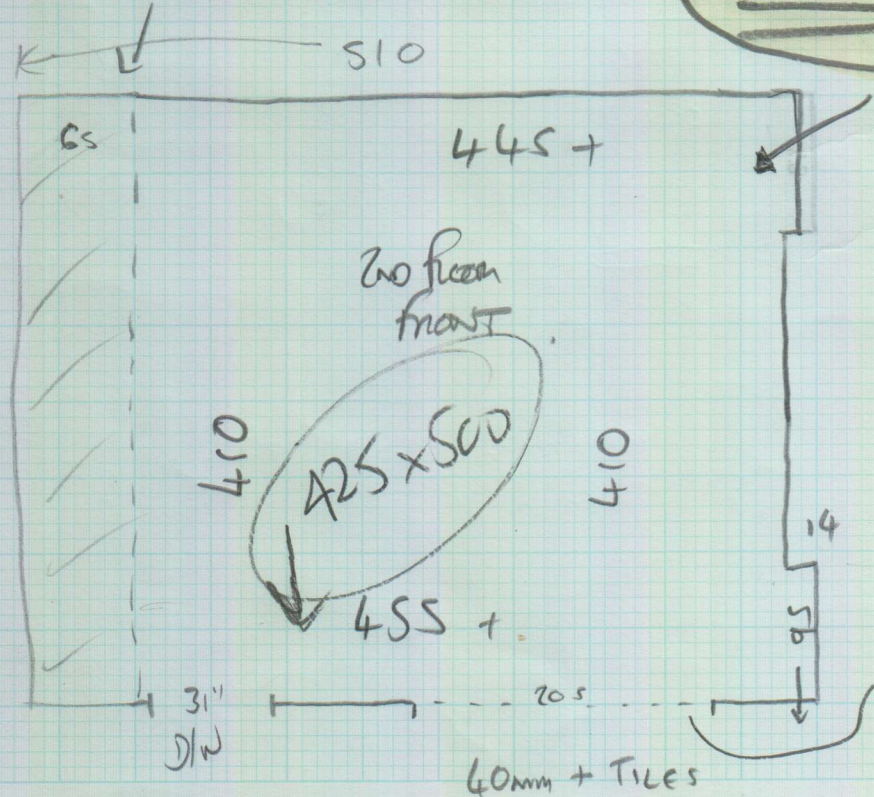

EXCLUSIVE VELVET (WESTEND PRESTIGE)

MASCARPONE

275 x 366

10.06m²

mrcarpet
 Job No: P26989
 Name: BALOGUN
 Address: W...
 Tel: 10/1
 Sheet: 01

This section is GNC - STICK S/E.

REMAINDER OF FLOOR IS WOOD

ALL NEEDS S/E
 NO UPLIFT

Run UNDER ROBE

LATER DATE

MUST DISMANTLE
 BIG 4 Post B&O
 UPLIFT + DISPOSE
 BIG ROBE CUT
 CARPET BE NEATH

2x12mm STRIPS + SIDES
 + CUT 20 TILES

40mm + TILES