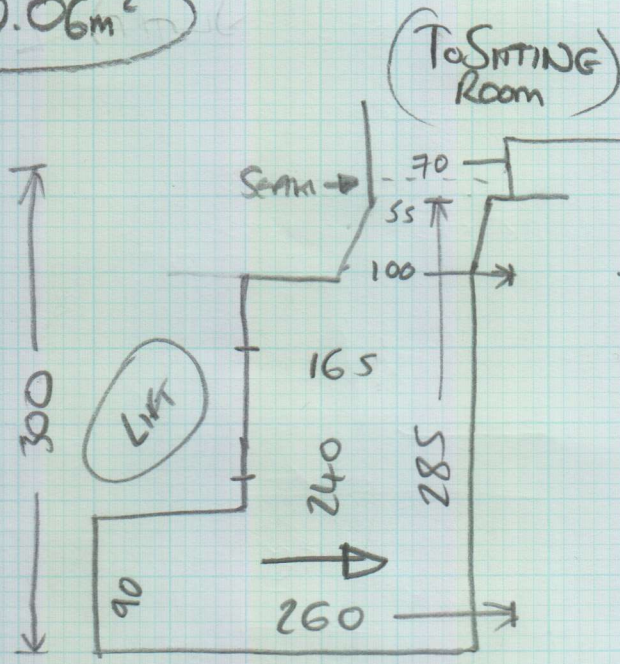

EXCLUSIVE VELVET (WESTEND PRESTIGE)

MASCARPONE

275 x 366

10.06m²

mrcarpet
 Job No: P26989
 Name: BALOGUN
 Address: W...
 Tel: 10/1
 Sheet: 01

This section is GNC - STICK S/E.

REMAINDER OF FLOOR IS WOOD

ALL NEEDS S/E
 NO UPLIFT

Run UNDER ROBE

LATER DATE

MUST DISMANTLE
 BIG 4 Post B&O
 UPLIFT + DISPOSE
 BIG ROBE CUT
 CARPET BE NEATH

2x12mm STRIPS + SIDES
 + CUT 20 TILES

40mm + TILES