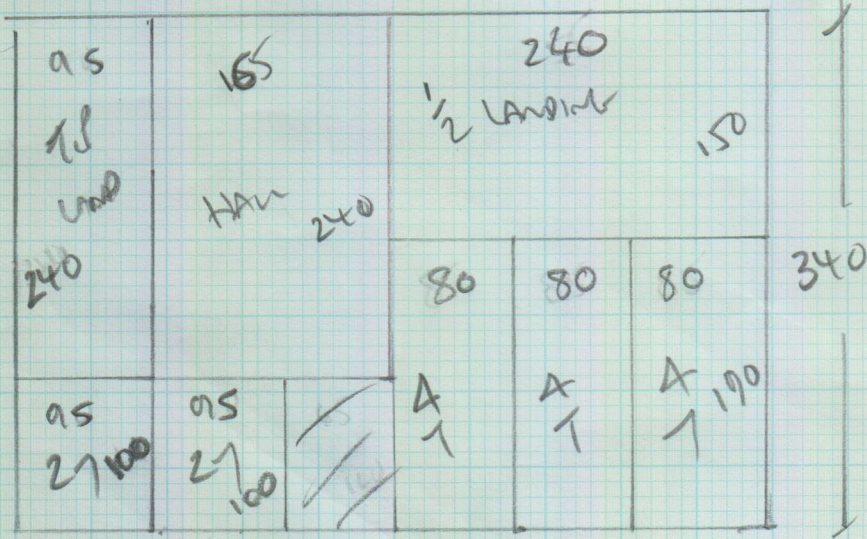

Job No: P26995
 Name: TAN KEAT
 Address: Common Land
 171 Lower Richmond Road
 Tel: SWISS 1HH
 Sheet: 1 of 2

Order to Stock

~~390 x 400~~
~~156 m²~~

Stock Natural 7
NAT 7-837
 340 x 500
 1700m²