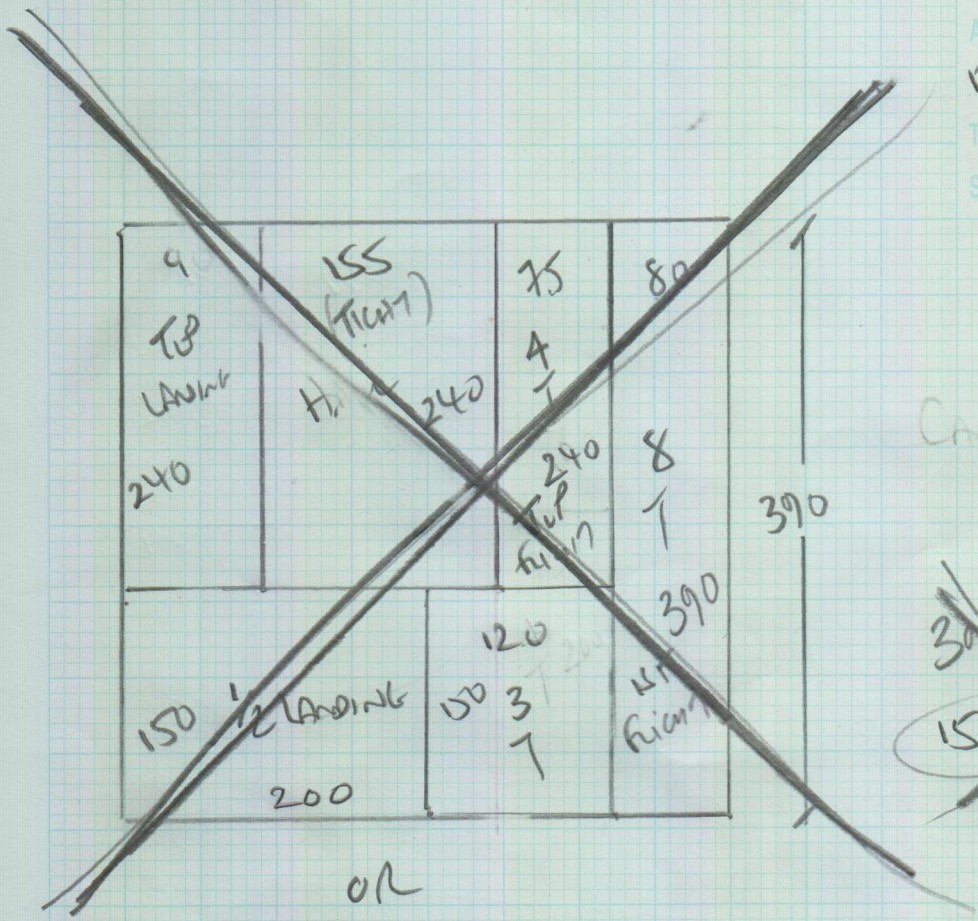

Job No: P26995
 Name: TAN KEAT
 Address: Common Land
 171 Lower Richmond Road
 Tel: SWISS 1HH
 Sheet: 1 of 2

Order to Stock

~~390 x 400~~
~~156 m²~~

Stock Natural 7
NAT 7-837
 340 x 500
 1700m²