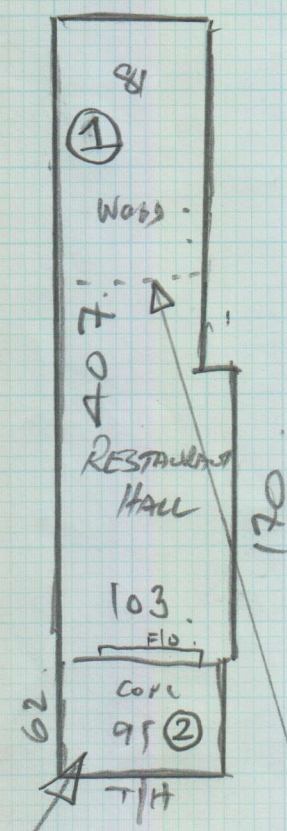

mrcarpet
 Job No: P27003
 Name: Sunny's Kitchen
 Address:
 Tel:
 Sheet: 1 of 1

OUTSIDE Delicatessen
 SHOP NEXT DOOR

Coir Mat - Col. NATURAL
 = 415 x 200

RETURN TO PUTNEY
 SHOP WHEN FINISHED

8.3M²

~~FAXED 13 SEP 2010~~

* CUT GROOVE IN HARDBOARD AND
 BURY WIRE RUNNING ACROSS HALL.