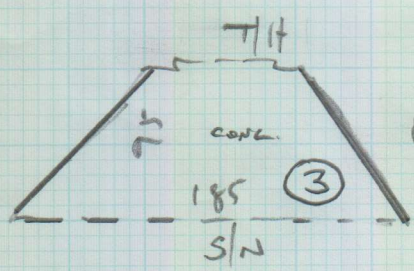

mrcarpet
 Job No: P27003
 Name: Sunny's Kitchen
 Address:
 Tel:
 Sheet: 1 of 1

OUTSIDE Delicatessen
 SHOP NEXT DOOR

Coir Mat - Col. NATURAL
 = 415 x 200

RETURN TO PUTNEY
 SHOP WHEN FINISHED

8.3M²

~~FAXED 13 SEP 2010~~