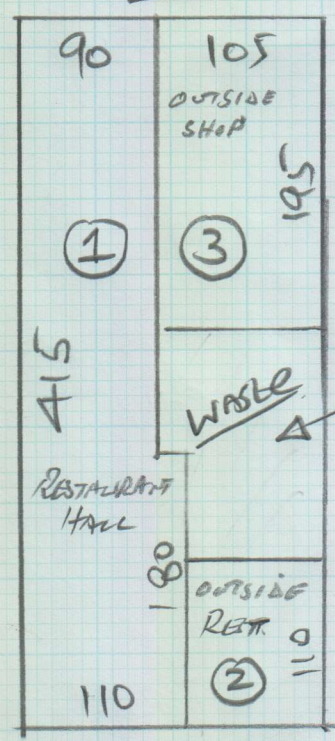

mrcarpet
 Job No: P27003
 Name: Sunny's Kitchen
 Address:
 Tel:
 Sheet: 1 of 1

OUTSIDE Delicatessen
 SHOP NEXT DOOR

Coir Mat - Col. NATURAL
 = 415 x 200

RETURN TO PUTNEY
 SHOP WHEN FINISHED

8.3M²

~~FAXED 13 SEP 2010~~

* CUT GROOVE IN HARDBOARD AND
 BURY WIRE RUNNING ACROSS HALL.