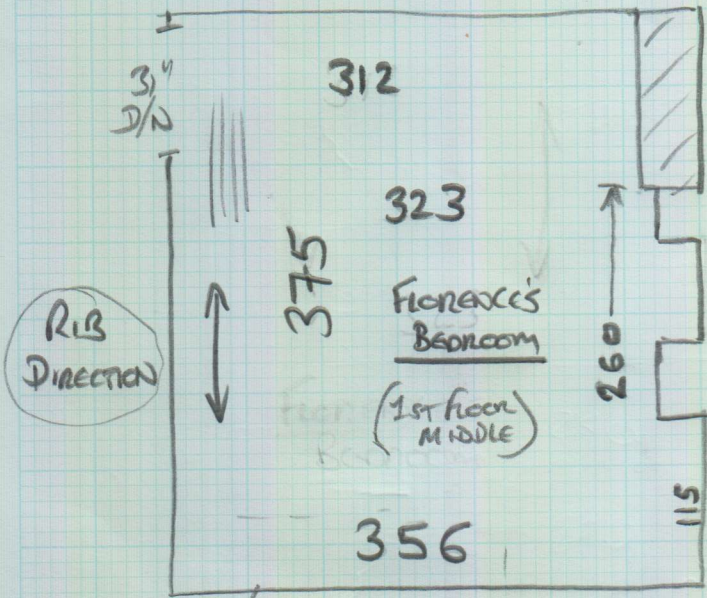

Job No: P27004

Name: HAYLLAN

Address:

Tel:

(10/1)

Sheet:

WOOL CARPET

- OLIVE

385 x 400

= 15.4m²

CURBY HOLE
TO BE CREATED
UNSURE OF SIZE
FIT CARPET INSIDE

Ex. 'ROSE
TO BE REMOVED

- NO FURN
- BUILDERS TO DO UPLIFT + DISPOSAL (ADVISED TO LEAVE GRIPPERS IN PLACE)