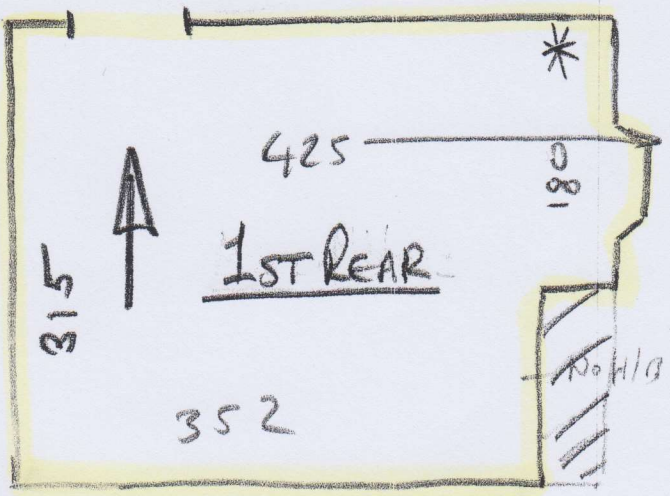

P27006
MOBEO

20F5

ORDER of fitting (So Customer Can move things around)

- Wed 8/6 =
- 1) Top floor front
 - 2) Upper Mezz bed
 - 3) 1st floor front bed
 - 4) 1st floor Rear bed
 - 5) H/Boards lands + Mastic edges

- Thurs 8/6 =
- 1) Top floor middle bed
 - 2) 1st floor middle bed
 - 3) STRS/Lands from top down

Fri 9/6 (AM) = Finish STRS/LANDS

W6 = 60x94

W7 = 64x125

W8 = 85x126

W9 = 60x101

W10 = 52x87

W11 = 57x90

W12 = 60x95

W13 = 60x100

P27006
MOBEO

4 of 5

To 1st LANDING

P27006
MOBGO

50FS

To 1/4 LANDING

2TC
45x89