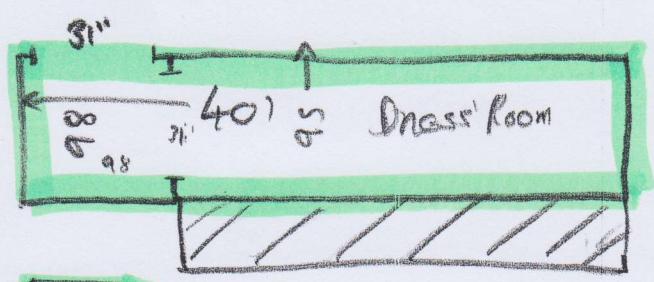

- Thurs 8/6 =
- 1) Top floor middle bed
 - 2) 1st floor middle bed
 - 3) STRS/Lands from top down

Fri 9/6 (AM) = Finish STRS/LANDS

W6 = 60x94

W7 = 64x125

W8 = 85x126

W9 = 60x101

W10 = 52x87

W11 = 57x90

W12 = 60x95

W13 = 60x100

P27006
MOBEO

4 of 5

To 1st LANDING

P27006
MOBGO

50FS

To 1/4 LANDING