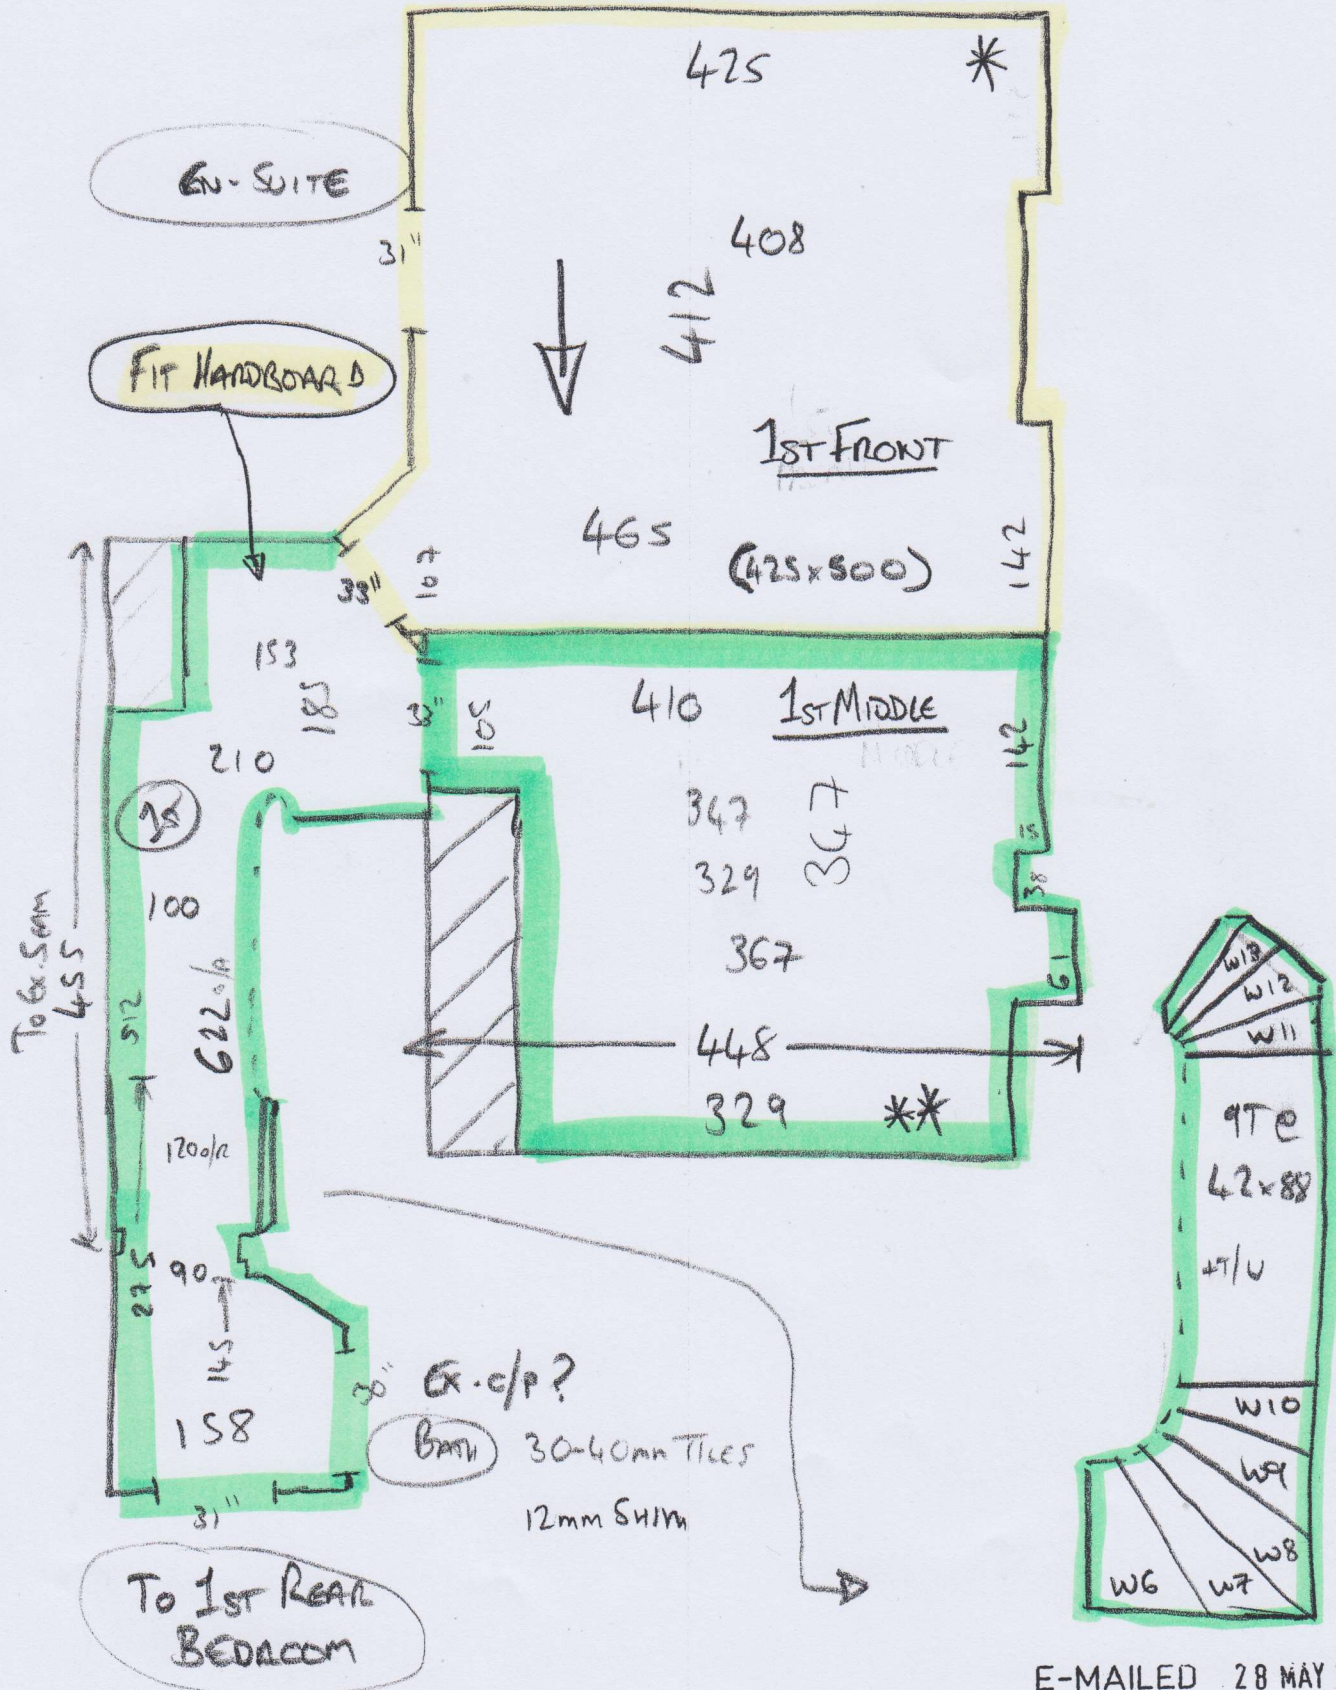

P27006
MOBEO

20F5

ORDER of fitting (So Customer Can move things around)

- Wed 8/6 =
- 1) Top floor front
 - 2) Upper Mezz bed
 - 3) 1st floor front bed
 - 4) 1st floor Rear bed
 - 5) H/Boards lands + Mastic edges

- Thurs 8/6 =
- 1) Top floor middle bed
 - 2) 1st floor middle bed
 - 3) STRS/Lands from top down

Fri 9/6 (AM) = Finish STRS/LANDS

W6 = 60x94

W7 = 64x125

W8 = 85x126

W9 = 60x101

W10 = 52x87

W11 = 57x90

W12 = 60x95

W13 = 60x100

P27006
MOBEO

4 of 5

To 1st LANDING

P27006
MOBGO

50FS

To 1/4 LANDING

2TC
45x89