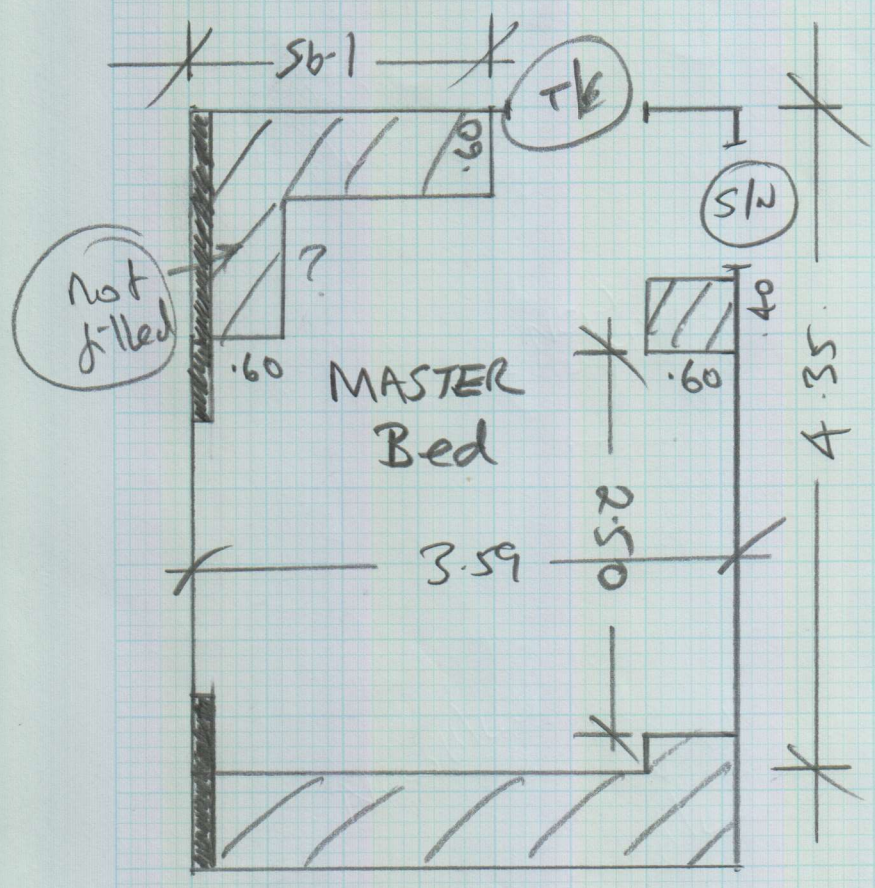

Job No: P27012
 Name: Famar
 Address: Dillington
 Lyne Lane, Lyne
 KT16 0AJ
 Tel:
 Sheet: 1 of 1

Westend Prestige
Col. Ivory
 Master Bed.
 4.50 x 4m

Stick New sfc to wood block floor
 (Glue any loose blocks with fastset if nec.)

U/floor heating under concrete in centre
 Lay low tog u/Lay

* Ring Graham to advise arrival time beforehand.