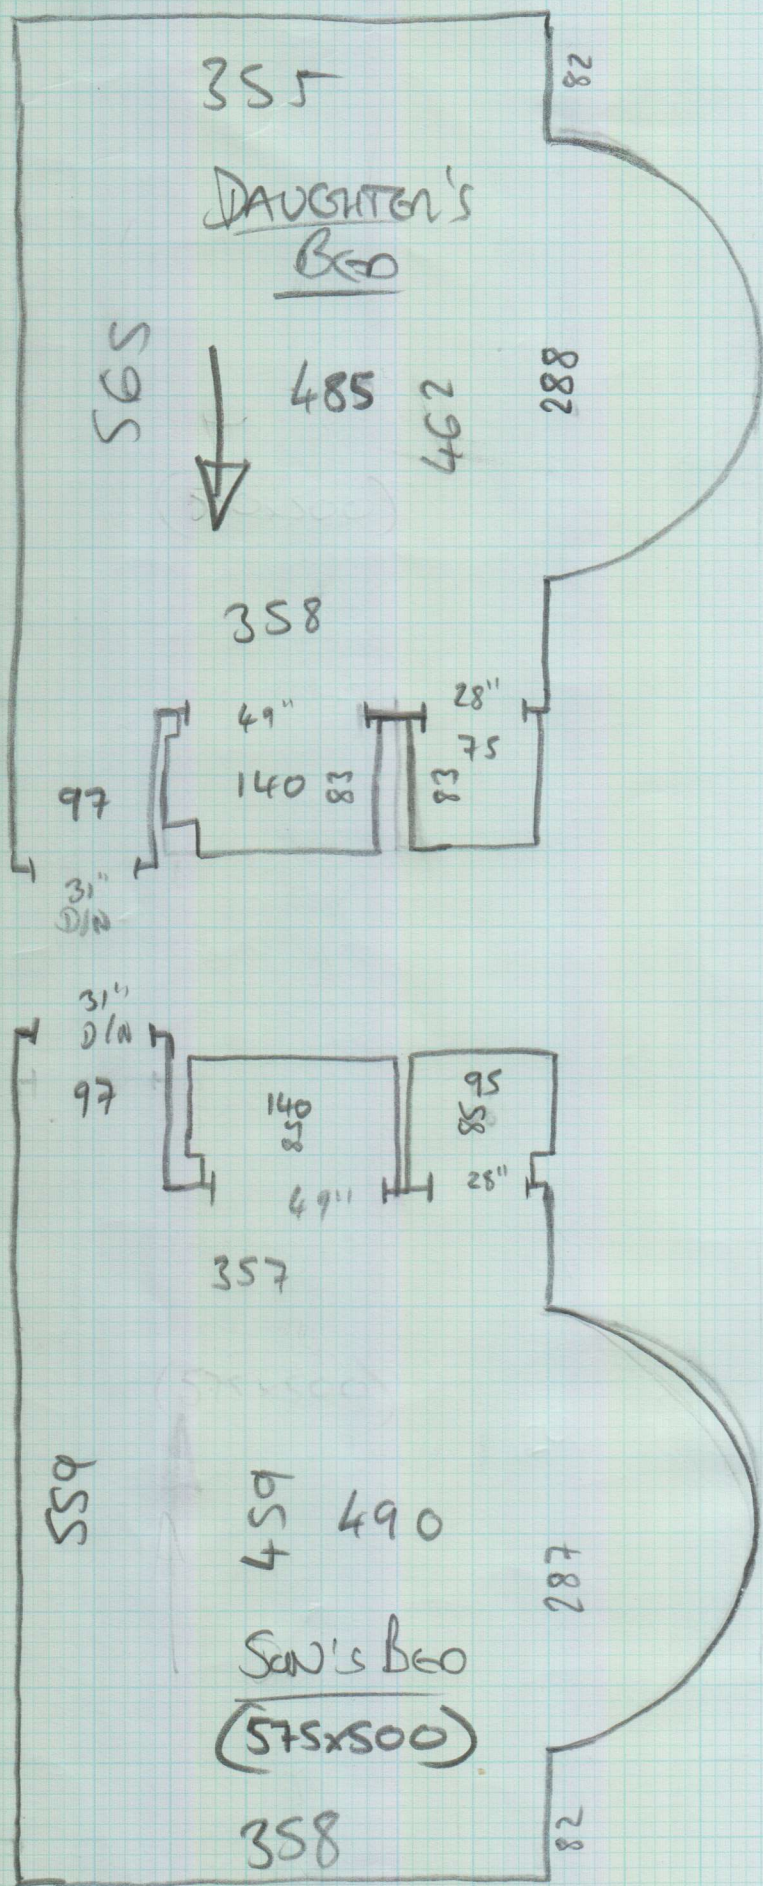

Job No: P27022

Name: SEALE

Address: (10/3)

Tel:

Sheet: VELVET DREAM  
- SNOWFALL

Son's Bed = 575 x 500  
 Corridor = 990 x 500  
 1565 x 500

= 78.25m<sup>2</sup>

Job No: P27022  
 Name: SEALE  
 Address:  
 Tel: 203  
 Sheet: of:

Small Bed  
 Small Desk  
 Chaise Lounge

Box Bed  
 Chest  
 Toys

Job No: P27022  
Name: SEALE  
Address: 30F3  
Tel:  
Sheet: of: