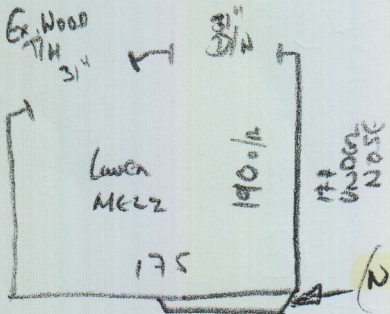

400

P27032  
MORRO-DAVIES

1 of 2

Cotswold

Col. Nailsworth

770 x 400

= 30.8m<sup>2</sup>

\* Cut runner @ 65cm & send for  
Binding ASAP.

T/L = WOOD

P27032  
MONRO-DAVIES

Riser = 20x77

- W1 = 63x88
- W2 = 66x110
- W3 = 87x114
- W4 = 63x79 + T/U
- W5 = 63x88
- W6 = 66x110
- W7 = 88x114
- W8 = 64x79

20f2

Discuss with Customer  
If Riser to be full  
width or Riser?

(Needs BEADING removed UNDER NOSE)

Riser = 18x82 - WINEC

\*FIT AS  
65cm  
Band Runner

Stairs  
UP - RUN  
BEWATH

UNITS BUILT ON EX. CARPET

**mrcarpets**  
DESIGNS FOR FLOORS

70 Lower Richmond Road  
Putney  
SW15 1LL  
T 020-8789-3133  
F 020-8780-2140

Number of pieces: 1

Ready to collect on: 31 / 5 / 16 Needed back by: 6 / 6 / 16

Sizes to be cut to: 770 x 65cm

Whipping: \_\_\_\_\_ metres @ £2.00 linear metre £ \_\_\_\_\_

Apply Tape: 15.40 metres @ £6.00 linear metre £ 92.40  
(Supplied by MRC)