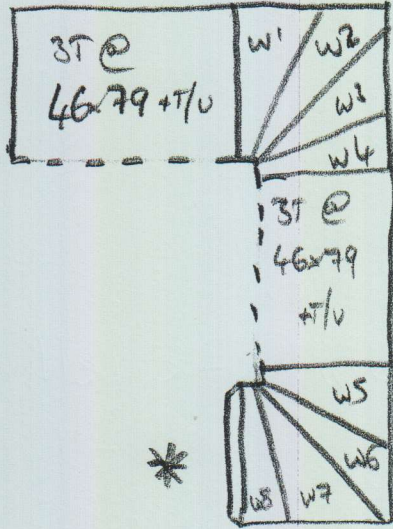

400

P27032  
MORRO-DAVIES

1 of 2

Cotswold

Col. Nailsworth

770 x 400

= 30.8m<sup>2</sup>

\* Cut runner @ 65cm & send for  
Binding ASAP.

T/L = WOOD

P27032  
MONRO-DAVIES

Riser = 20x77

- W1 = 63x88
- W2 = 66x110
- W3 = 87x114
- W4 = 63x79 + T/U
- W5 = 63x88
- W6 = 66x110
- W7 = 88x114
- W8 = 64x79

20f2

Discuss with Customer  
If Riser to be full  
width or Riser?

(Needs BEADING removed UNDER NOSE)

Riser = 18x82 - WINEC

\*FIT AS  
65cm  
Band Runner

Stairs  
UP - RUN  
BEWATH

UNITS BUILT ON EX. CARPET

**mrcarpets**  
DESIGNS FOR FLOORS

70 Lower Richmond Road  
Putney  
SW15 1LL  
T 020-8789-3133  
F 020-8780-2140

Number of pieces: 1

Ready to collect on: 31 / 5 / 16 Needed back by: 6 / 6 / 16

Sizes to be cut to: 770 x 65cm

Whipping: \_\_\_\_\_ metres @ £2.00 linear metre £ \_\_\_\_\_

Apply Tape: 15.40 metres @ £6.00 linear metre £ 92.40  
(Supplied by MRC)