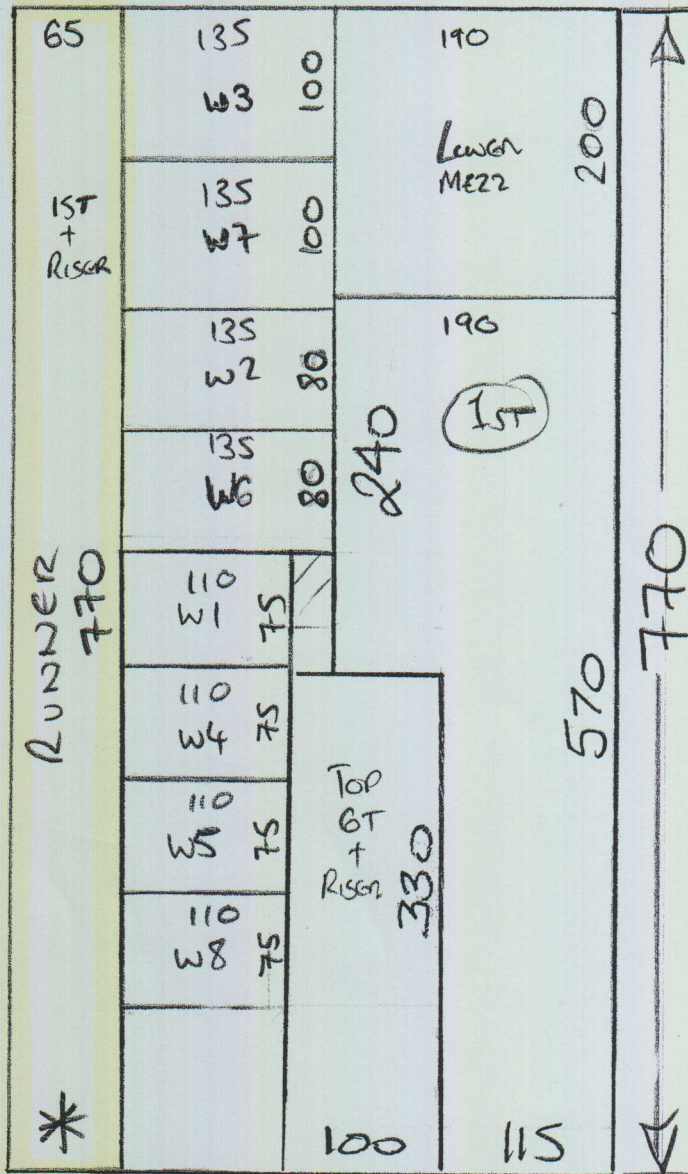

400

P27032  
MORRO-DAVIES

1 of 2

Cotswold

Col. Nailsworth

770 x 400

= 30.8m<sup>2</sup>

\* Cut runner @ 65cm & send for  
Binding ASAP.

T/L = WOOD

P27032  
MONRO-DAVIES

Riser = 20x77

- W1 = 63x88
- W2 = 66x110
- W3 = 87x114
- W4 = 63x79 + T/U
- W5 = 63x88
- W6 = 66x110
- W7 = 88x114
- W8 = 64x79

20f2

Discuss with Customer  
If Riser to be full  
width or Riser?

Number of pieces: 1

Ready to collect on: 31 / 5 / 16 Needed back by: 6 / 6 / 16

Sizes to be cut to: 770 x 65cm

Whipping: \_\_\_\_\_ metres @ £2.00 linear metre £ \_\_\_\_\_

Apply Tape: 15.40 metres @ £6.00 linear metre £ 92.40  
(Supplied by MRC)

Blind Taping: \_\_\_\_\_ metres @ £7.00 linear metre £ \_\_\_\_\_  
(including. Tape)

Trimming Charge (if applicable) £ \_\_\_\_\_

**Total £ 92.40**

**ANY QUERIES CALL:**

Nigel Canice Jack

Collect from:  
Warehouse / Putney Shop