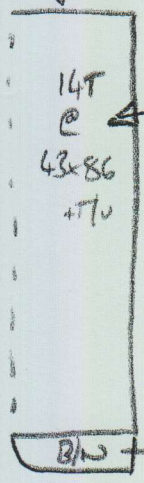

400

P27032  
MORRO-DAVIES

1 of 2

Cotswold

Col. Nailsworth

770 x 400

= 30.8m<sup>2</sup>

\* Cut runner @ 65cm & send for  
Binding ASAP.

T/L = WOOD

P27032  
MONRO-DAVIES

Riser = 20x77

- W1 = 63x88
- W2 = 66x110
- W3 = 87x114
- W4 = 63x79 + T/U
- W5 = 63x88
- W6 = 66x110
- W7 = 88x114
- W8 = 64x79

20f2

Discuss with Customer  
If Riser to be full  
width or Riser?

(Needs BEADING removed UNDER NOSE)

Riser = 18x82 - WINEC

\*FIT AS  
65cm  
Band Runner

Stairs  
UP - RUN  
BEWATH

UNITS BUILT ON EX. CARPET

**mrcarpets**  
DESIGNS FOR FLOORS

70 Lower Richmond Road  
Putney  
SW15 1LL  
T 020-8789-3133  
F 020-8780-2140

Number of pieces: 1

Ready to collect on: 31 / 5 / 16 Needed back by: 6 / 6 / 16

Sizes to be cut to: 770 x 65cm

Whipping: \_\_\_\_\_ metres @ £2.00 linear metre £ \_\_\_\_\_

Apply Tape: 15.40 metres @ £6.00 linear metre £ 92.40  
(Supplied by MRC)