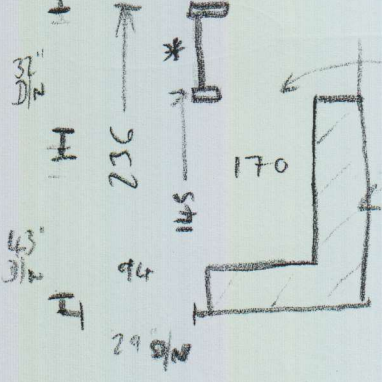

400

P27032  
MORRO-DAVIES

1 of 2

Cotswold

Col. Nailsworth

770 x 400

= 30.8m<sup>2</sup>

\* Cut runner @ 65cm & send for  
Binding ASAP.

T/L = WOOD

P27032  
MONRO-DAVIES

Riser = 20x77

- W1 = 63x88
- W2 = 66x110
- W3 = 87x114
- W4 = 63x79 + T/U
- W5 = 63x88
- W6 = 66x110
- W7 = 88x114
- W8 = 64x79

20f2

Discuss with Customer  
If Riser to be full  
width or Riser?

(Needs BEADING removed UNDER NOSE)

Riser = 18x82 - WINEC

\*FIT AS  
65cm  
Band Runner

Stairs  
UP - RUN  
BEWATH

UNITS BUILT ON EX. CARPET

**mrcarpets**  
DESIGNS FOR FLOORS

70 Lower Richmond Road  
Putney  
SW15 1LL  
T 020-8789-3133  
F 020-8780-2140

Number of pieces: 1

Ready to collect on: 31 / 5 / 16 Needed back by: 6 / 6 / 16

Sizes to be cut to: 770 x 65cm

Whipping: \_\_\_\_\_ metres @ £2.00 linear metre £ \_\_\_\_\_

Apply Tape: 15.40 metres @ £6.00 linear metre £ 92.40  
(Supplied by MRC)