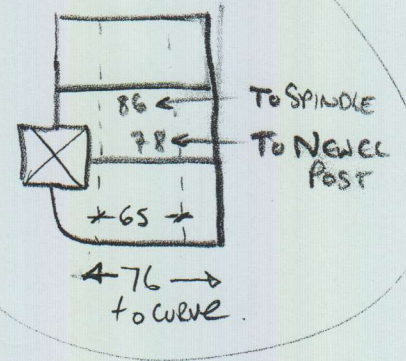

400

P27032  
MORRO-DAVIES

1 of 2

Cotswold

Col. Nailsworth

770 x 400

= 30.8m<sup>2</sup>

\* Cut runner @ 65cm & send for  
Binding ASAP.

T/L = WOOD

P27032  
MONRO-DAVIES

Riser = 20x77

- W1 = 63x88
- W2 = 66x110
- W3 = 87x114
- W4 = 63x79 + T/U
- W5 = 63x88
- W6 = 66x110
- W7 = 88x114
- W8 = 64x79

20f2

Discuss with Customer  
If Riser to be full  
width or Riser?

(Needs BEADING removed UNDER NOSE)

Riser = 18x82 - WINEC

\*FIT AS  
65cm  
Band Runner

Stairs  
UP - RUN  
BEWATH

UNITS BUILT ON EX. CARPET

**mrcarpets**  
DESIGNS FOR FLOORS

70 Lower Richmond Road  
Putney  
SW15 1LL  
T 020-8789-3133  
F 020-8780-2140

Number of pieces: 1

Ready to collect on: 31 / 5 / 16 Needed back by: 6 / 6 / 16

Sizes to be cut to: 770 x 65cm

Whipping: \_\_\_\_\_ metres @ £2.00 linear metre £ \_\_\_\_\_

Apply Tape: 15.40 metres @ £6.00 linear metre £ 92.40  
(Supplied by MRC)