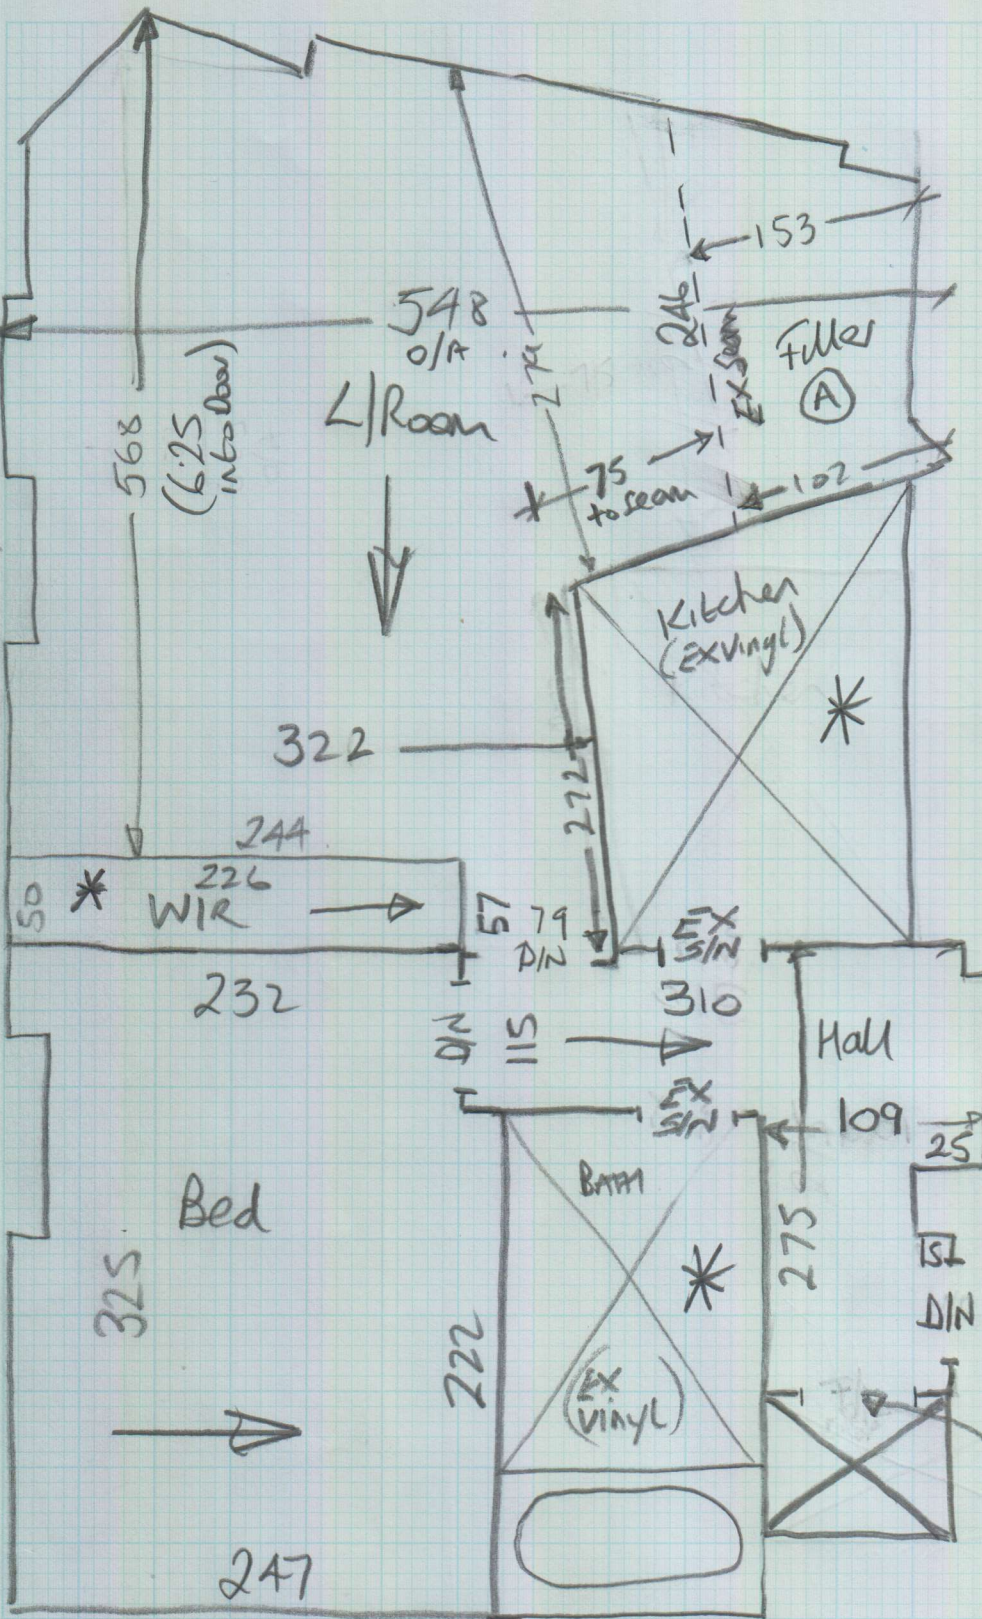

mrcarpet
 Job No: P27038
 Name: Howard de Walden
 Address:
 Tel:
 Sheet: 1 of 2

Silk Touch
Col. SLK 329

Cut Plan ① 960 x 400
 Cut Plan ② 260 x 400
 1220 x 400
 = 48.80M²

* Must Hoover flat +
 Common Parts on
 Completion

* Apply White Mastic
 around Vinyl's in
 Kitchen & Bathroom
 & Remove Vinyl off Cut
 from W/R in Bedroom

* Keys from HDWE, 23 Queen Anne, SE, WI.

P27038
Howard de Walden

2 of 2

Skirt off this side

Apply white mastic to
* EX Vinyl laid
by Grant.

* TAKE away C/floor off cut in W/robe

Re-use EX S/NALS at Kitchen/Bath

Fit New DINARS to other Doorways

4TH floor flat (Tiny Lift!).