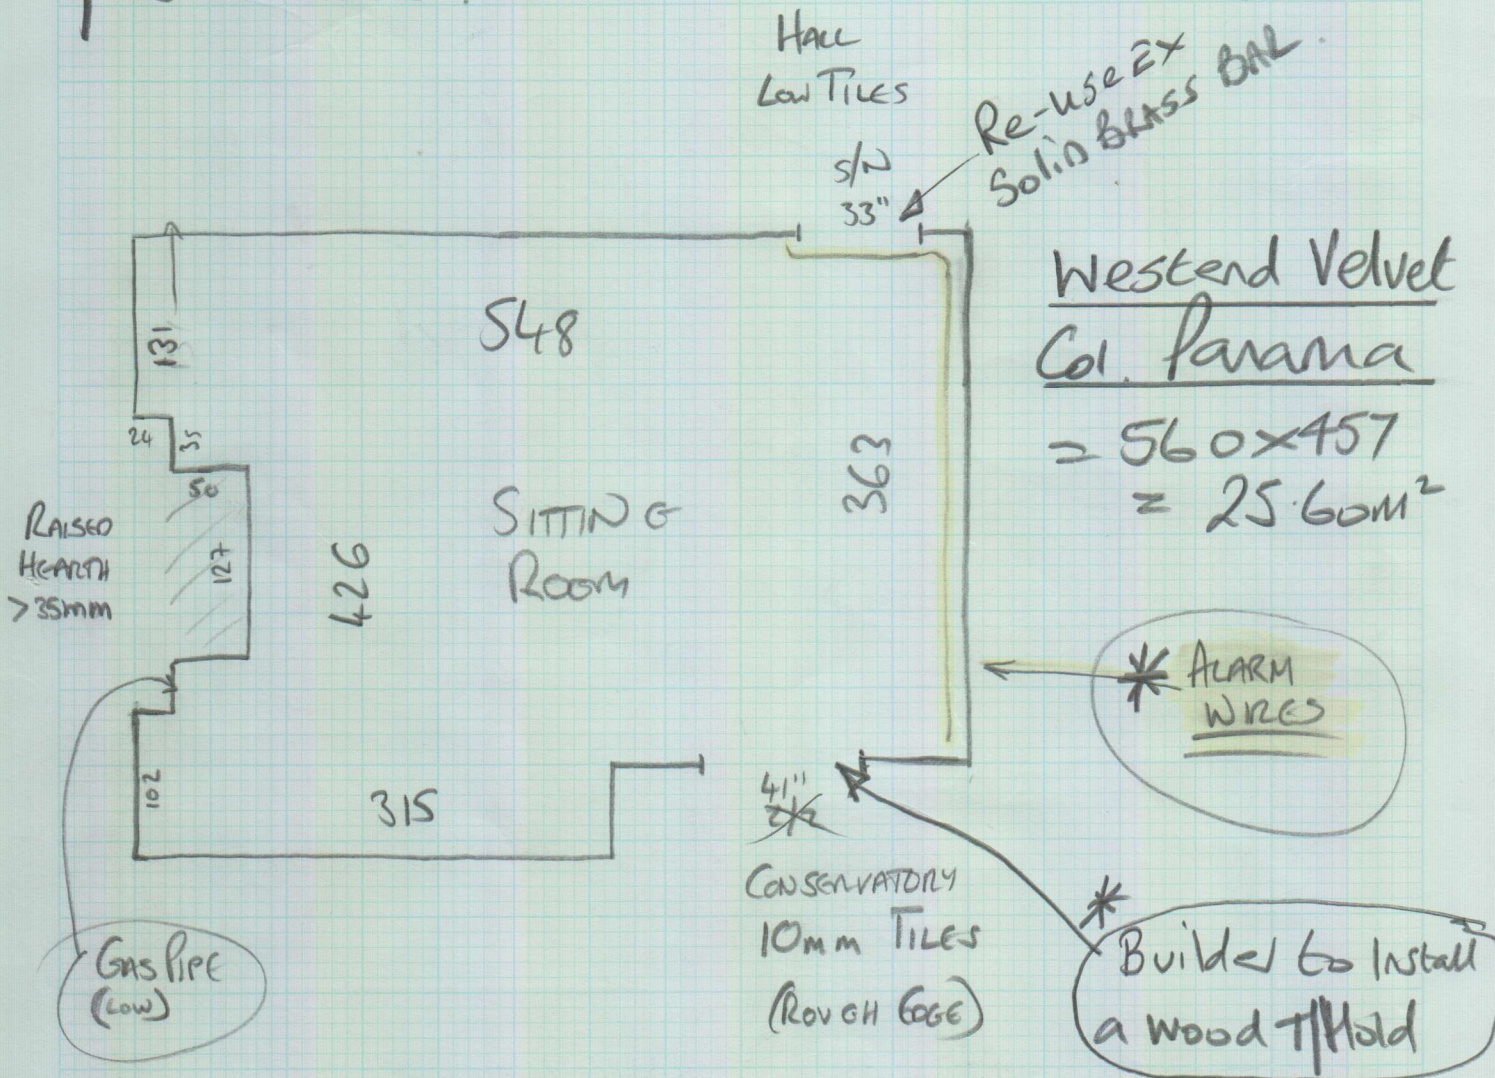

# \* Remedial Work

Re-stretch Hall Carpet where lifted by Builder

\* Leave Waste with Customer for Mats

mrcarpet  
Job No: P27039  
Name: Woodhouse  
Address:  
Tel: 10 of 1  
Sheet: of

Some LOOSE FLOORBOARDS + BAD HANDBOARD BUILDERS ON SITE - ADVISE CUSTO HAVE THEM LAY NEW HANDBOARD TO WHOLE ROOM