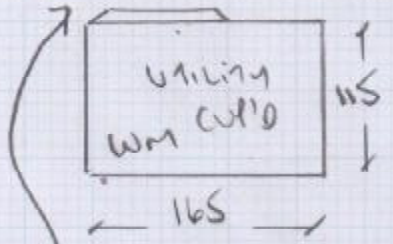

Job No: P27051  
Name: HARRIES  
Address: 66 MELROSE ROAD  
SW18 1PG  
Tel:  
Sheet: of:

HAUS VINYL  
FLOOR FELT  
1740 11066 NÄHUNG

450 x 400  
18m<sup>2</sup>

Job No: P27057  
 Name: HARRIES  
 Address: 66 MERLASE ROAD  
 SW18 1PG  
 Tel:  
 Sheet: of:

NEW KITCHEN UNITS NOT IN YET!!

Recovering Strud Reclaim  
 760mm  
 To Panquet flooring in HALL  
 Currently Finish with CERAMIC Tiles  
 in Kitchen

Approx 10mm HEIGHT DIFFERENCE BETWEEN Utility Cupboards  
 floor + Kitchen floor (SEE PHOTO SENT TO PETER'S BROTHER)  
 THE Utility Room IS 10mm HIGHER THAN KITCHEN