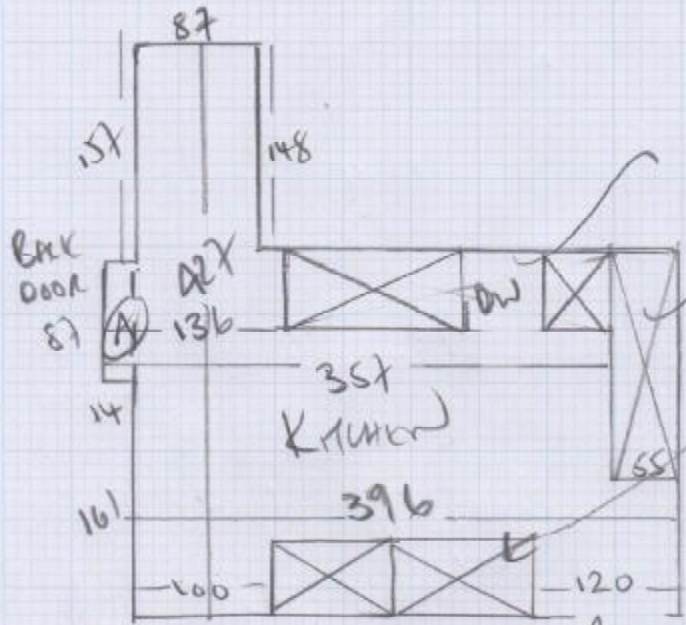

Job No: P27051  
Name: HARRIES  
Address: 66 MELROSE ROAD  
SW18 1PG  
Tel:  
Sheet: of:

HAUS VINYL  
FLOOR FELT  
1740 11066 NÄHUNG

450 x 400  
18m<sup>2</sup>

Job No: P27057  
 Name: HARRIES  
 Address: 66 MERLASE ROAD  
 SW18 1PG  
 Tel:  
 Sheet: of:

NEW KITCHEN UNITS NOT IN YET!!

Recovering Strud Reclaim  
 760mm  
 To Panquet flooring in HALL  
 Currently Finish with CERAMIC Tiles  
 in Kitchen

Approx 10mm HEIGHT DIFFERENCE BETWEEN Utility Cupboards  
 floor + Kitchen floor (SEE PHOTO SENT TO PETER'S BROTHER)  
 THE Utility Room IS 10mm HIGHER THAN KITCHEN