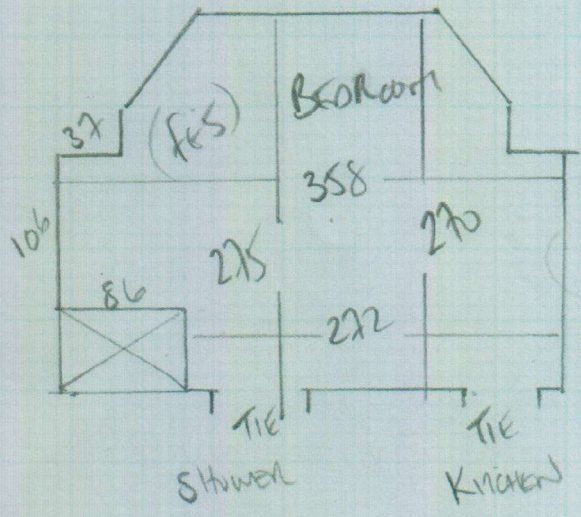

Job No: P27055  
 Name: SAGE  
 Address: 38 RUSTHURME ROAD  
 SWIS 3LG

1071

Bedroom  
 290 x 400

- GARDIANE HEARTLAND '50'  
COLOUR COOKERY  
 Sitting Room 440 x 400  
 Bedroom 290 x 400  
 730 x 400  
 29.20m<sup>2</sup>