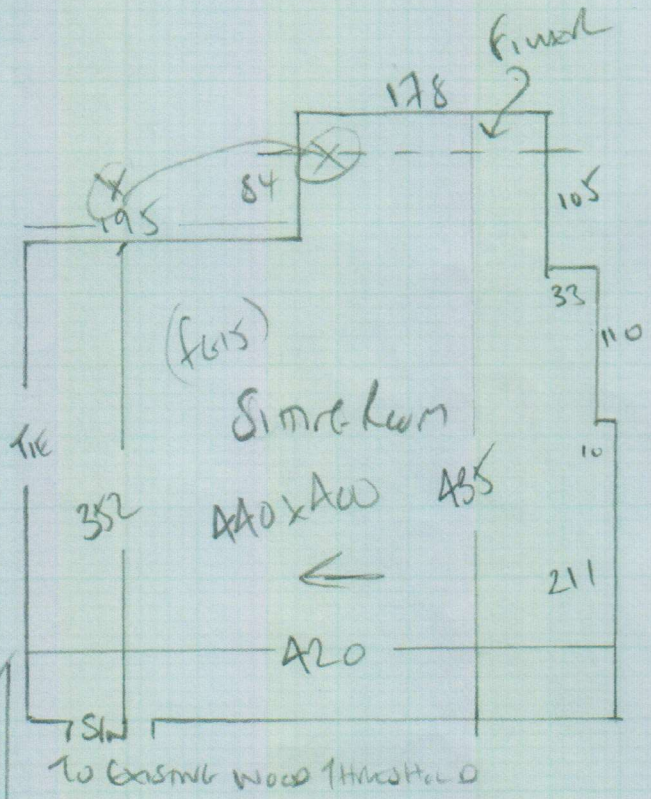

Job No: P27055  
 Name: SAGE  
 Address: 38 RUSTHURME ROAD  
 SWIS 3LG

1071

Bedroom  
 290 x 400

- GARDIANE HEARTLAND '50'  
COLOUR COOKERY  
 Sitting Room 440 x 400  
 Bedroom 290 x 400  
 730 x 400  
 29.20m<sup>2</sup>