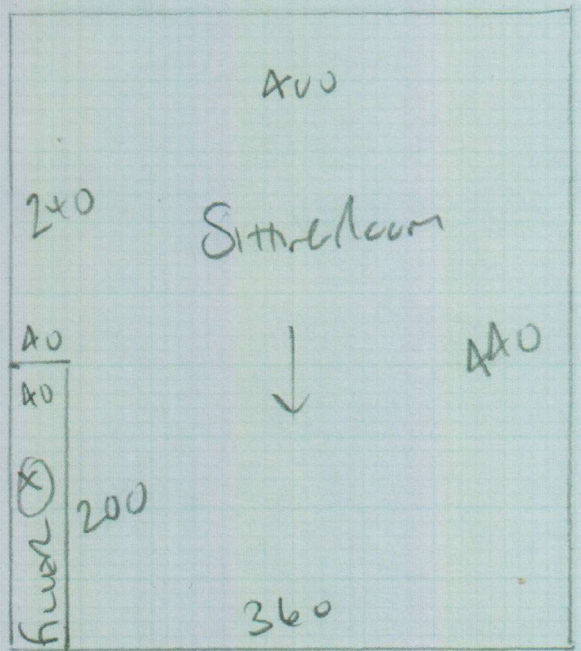

Job No: P27055  
 Name: SAGE  
 Address: 38 RUSTHURME ROAD  
 SWIS 3LG

1071

Bedroom  
 290 x 400

- GARDIANE HEARTLAND '50'  
COLOUR COOKERY  
 Sitting Room 440 x 400  
 Bedroom 290 x 400  
 730 x 400  
 29.20m<sup>2</sup>