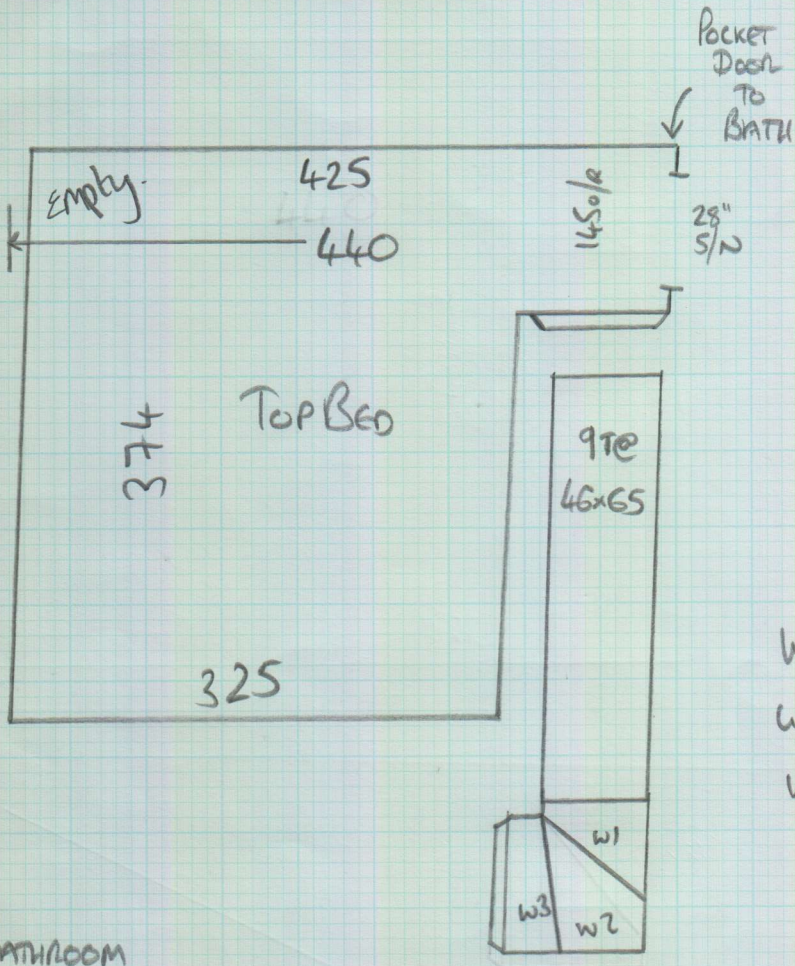

1 of 2

Sheet:

of:

Sudbury Twist Super

Col. 634/21

① 440 x 500

② 470 x 500

910 x 500

= 45.50m<sup>2</sup>

\* TAKE away old Carpets under plastic Sheeting in front Garden.

Job No: P27060  
 Name: HANDLE  
 Address:  
 Tel:  
 Sheet: 2 of 2

W1 = 63 x 78  
 W2 = 70 x 97  
 W3 = 70 x 68

W4 = 61 x 83  
 W5 = 71 x 102  
 W6 = 72 x 81