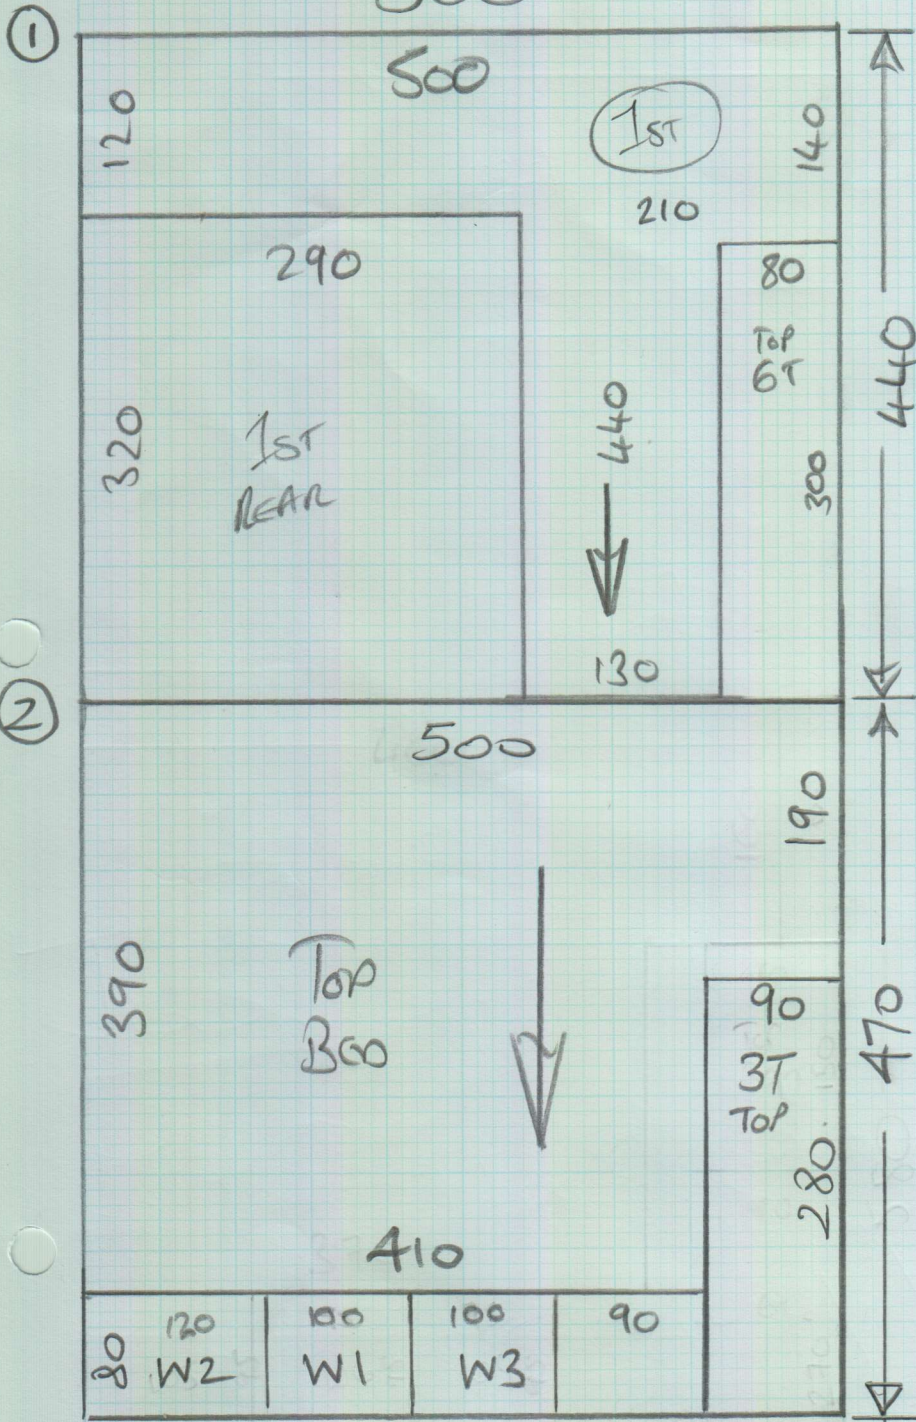

# \* Keys from Putney Shop.

500

P27060

Job No:

HARDIE

Name:

Address:

Tel:

1 of 2

Sheet:

of:

Sudbury Twist Super

Col. 634/21

① 440 x 500

② 470 x 500

910 x 500

= 45.50m<sup>2</sup>

\* TAKE away old Carpets under plastic Sheeting in front Garden.

Job No: P27060  
 Name: HANDLE  
 Address:  
 Tel:  
 Sheet: 2 of 2

W1 = 63 x 78  
 W2 = 70 x 97  
 W3 = 70 x 68

W4 = 61 x 83  
 W5 = 71 x 102  
 W6 = 72 x 81