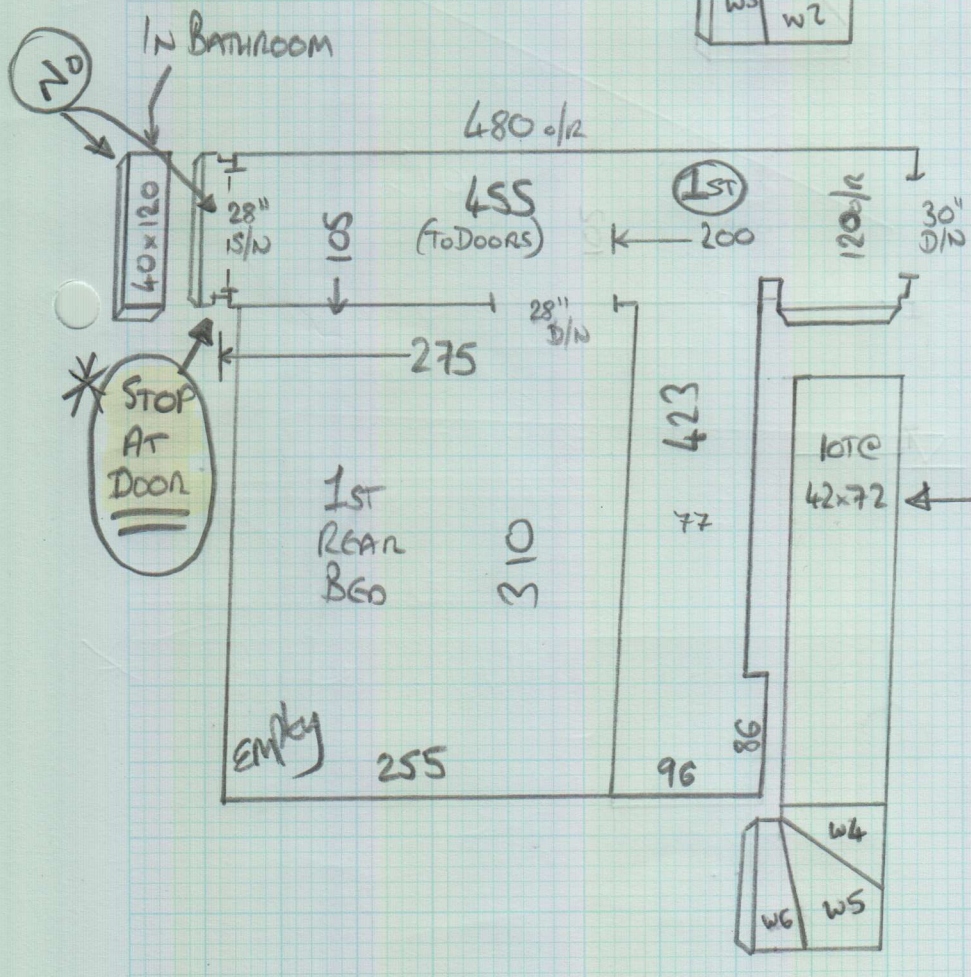

1 of 2

Sheet:

of:

Sudbury Twist Super

Col. 634/21

① 440 x 500

② 470 x 500

910 x 500

= 45.50m<sup>2</sup>

\* TAKE away old Carpets under plastic Sheeting in front Garden.

Job No: P27060  
 Name: HANDLE  
 Address:  
 Tel:  
 Sheet: 2 of 2

W1 = 63 x 78  
 W2 = 70 x 97  
 W3 = 70 x 68

W4 = 61 x 83  
 W5 = 71 x 102  
 W6 = 72 x 81