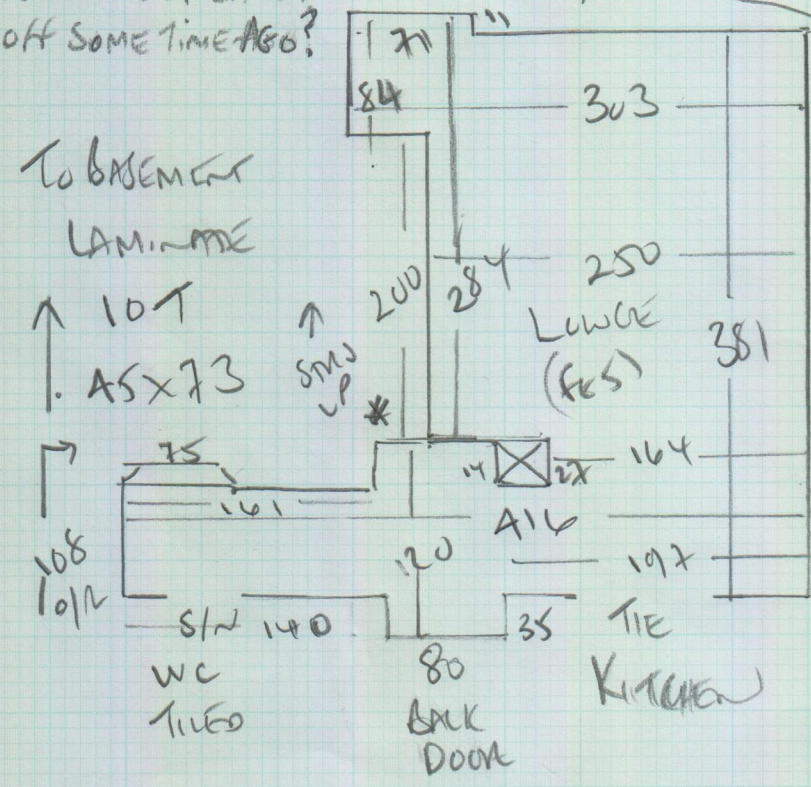

THIS RIVER NEEDS
USING AS
WOOD FLOOR IN ENTRANCE
BRADY FINISHED !!
EXISTING RISER OF LAMINATE
CAME OFF SOME TIME AGO?

FLOOR
RISEN
16x71
59
45x77
Ledge WOUND
LOOK BETTER
PAINTED
106
(X)

mrcarpet
Job No: P 27062
Name: PANKGATE
Address: 28 Lower Richmond Rd
SWIS 15T

2 of 2

(X) Check if ledge
is to be done?
Might be painted
instead?