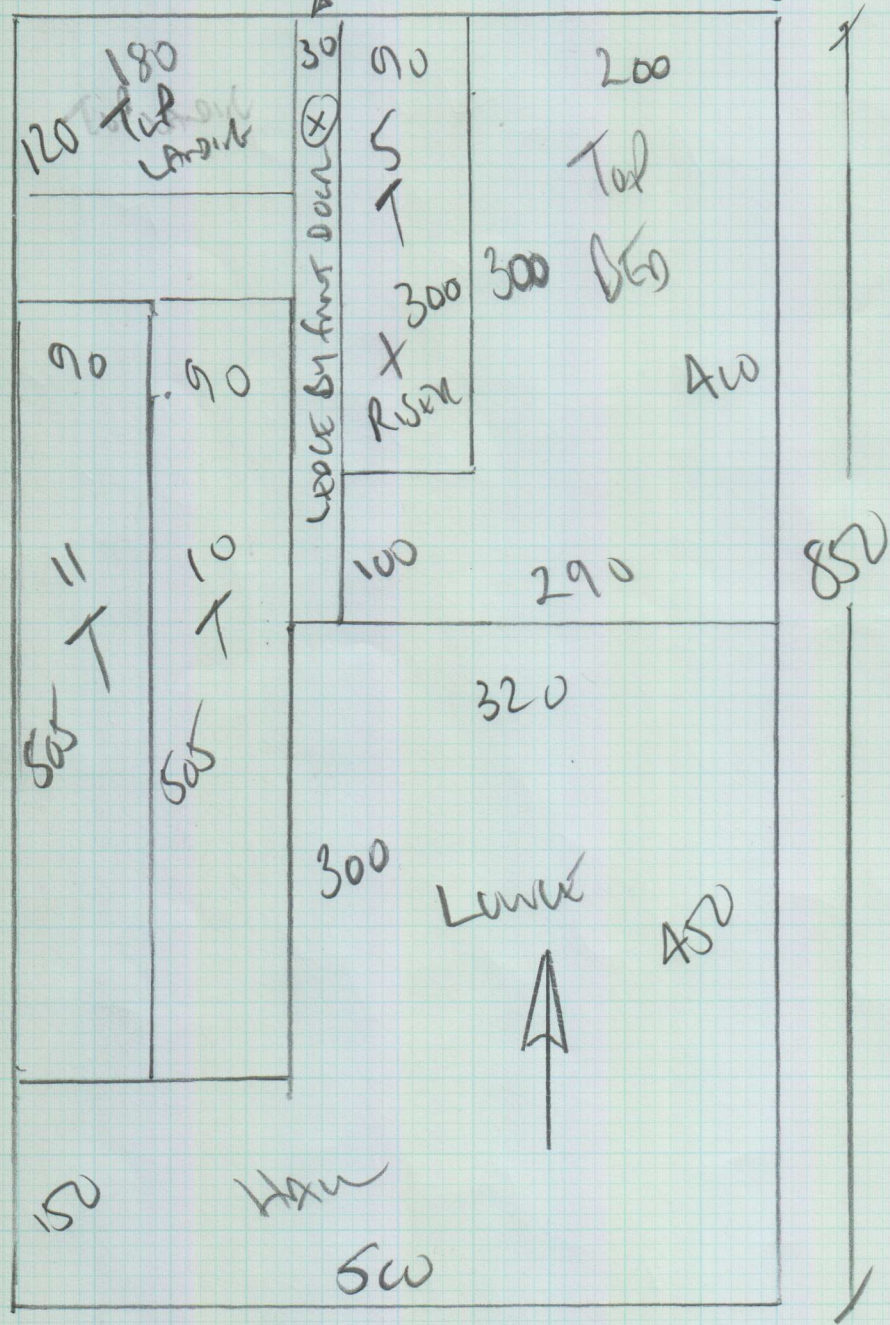

* Keys from Parkgate
 62 Lower Richmond Rd
 SW15
 (open from 8.30am)

mrcarpet
 Job No: P27062
 Name: PARKGATE
 Address: 28 Lower Richmond Rd
 SW15 1J1

if it hasn't been painted already?

1 of 2

EASY Core TWIST
Col. EASY-31

* MUST Hoover on Completion & leave ready for viewings.

THIS RIVER NEEDS
 USING AS
 WOOD FLOOR IN ENTRANCE
 BRADY FINISHED !!
 EXISTING RISER OF LAMINATE
 CAME OFF SOME TIME AGO?

FLOOR
 RISEN
 16x71
 59
 45x77
 Ledge WOUND
 LOOK BETTER
 PAINTED
 106
 (X)

mrcarpet
 Job No: P 27062
 Name: PANKGATE
 Address: 28 Lower Richmond Rd
 SWIS 15T

2 of 2

(X) Check if ledge
 is to be done?
 Might be painted
 instead?