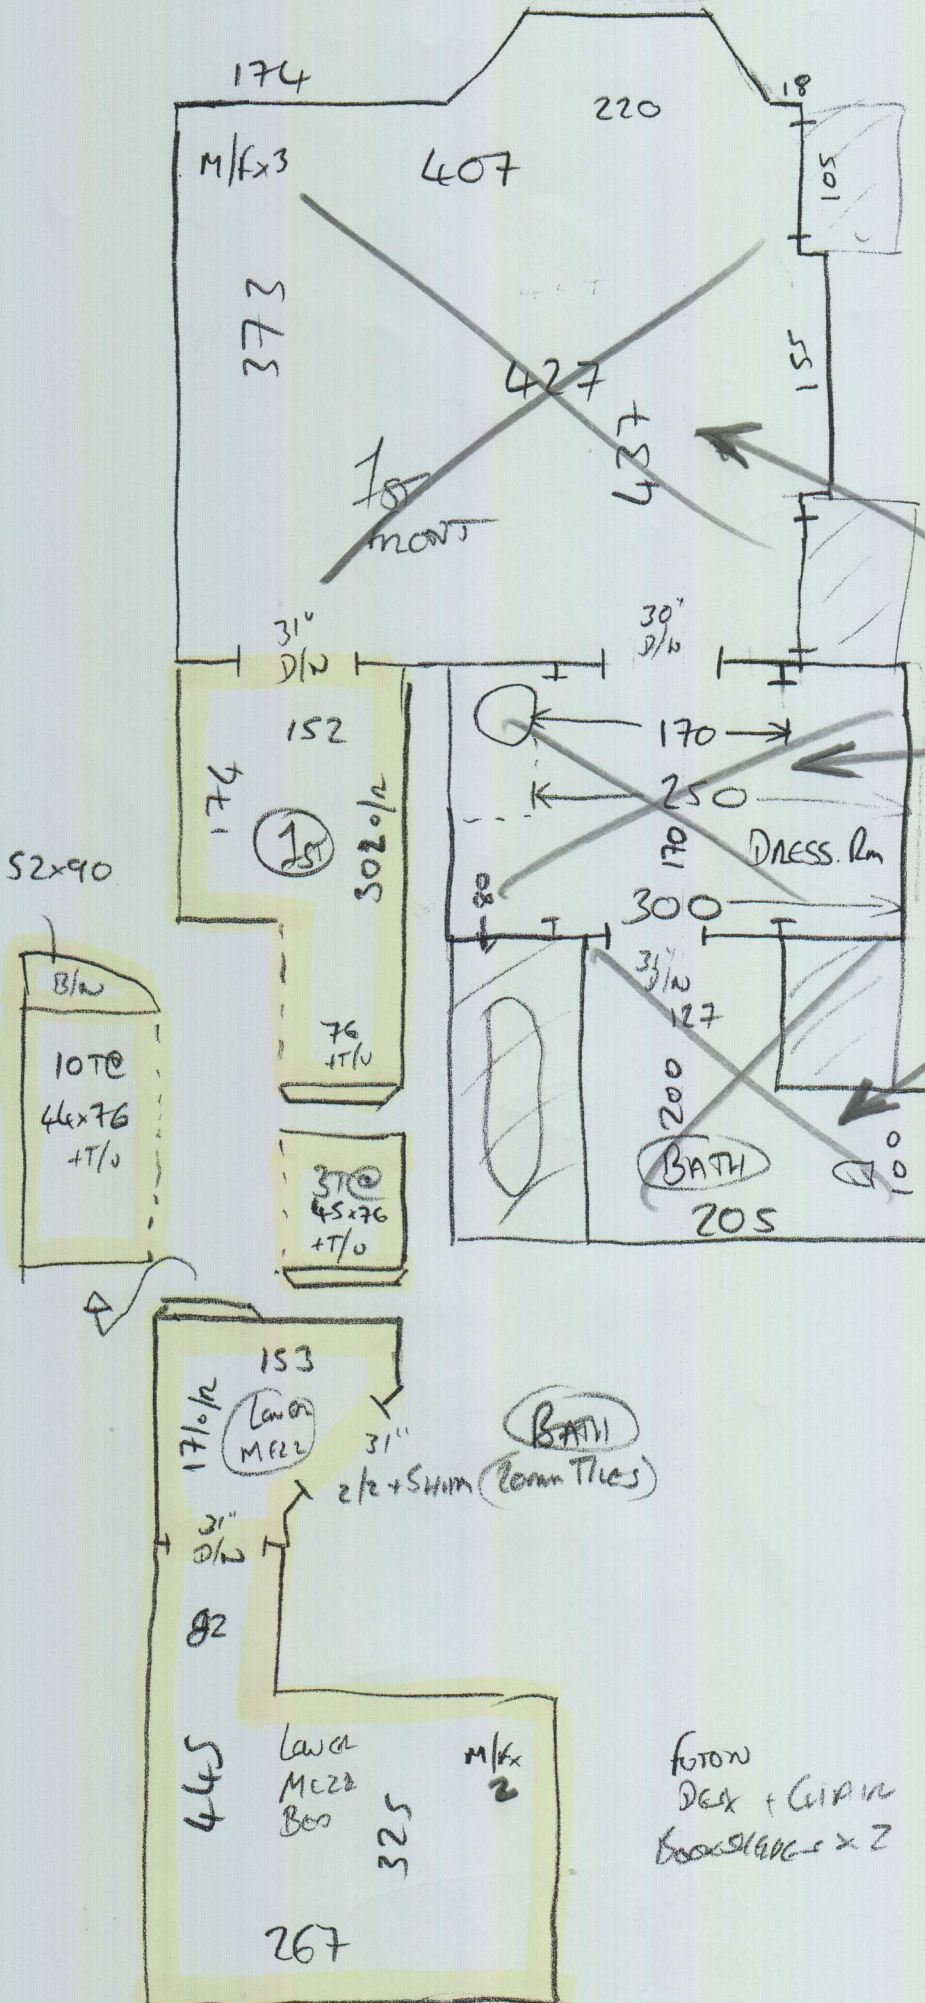

Job No: P27063

Name: Sutro

Address: (1 of 3)

Tel:

Sheet: of:

ROSSKEEN RIB

- RR-612

560 x 560

= 28m²

All CARPET FOR UPPER STAIRS & LANDINGS STORED @ WAREHOUSE IN GI FROM PREVIOUS JOB - P26885

RAVES STORAGE
RUN THRU DOOR

P27063
Sumo

2 of 3

FITTED

New Room

CARPET for
~~Top Room~~
Top S&L
@ W/H
ING 1

SHELVES, ROBE, DOUBLE BED + MORE

LATER DATE

P27063

Sumo

3 of 3

LATER DATE

Futon
Desk + Chair
Dresser x 2