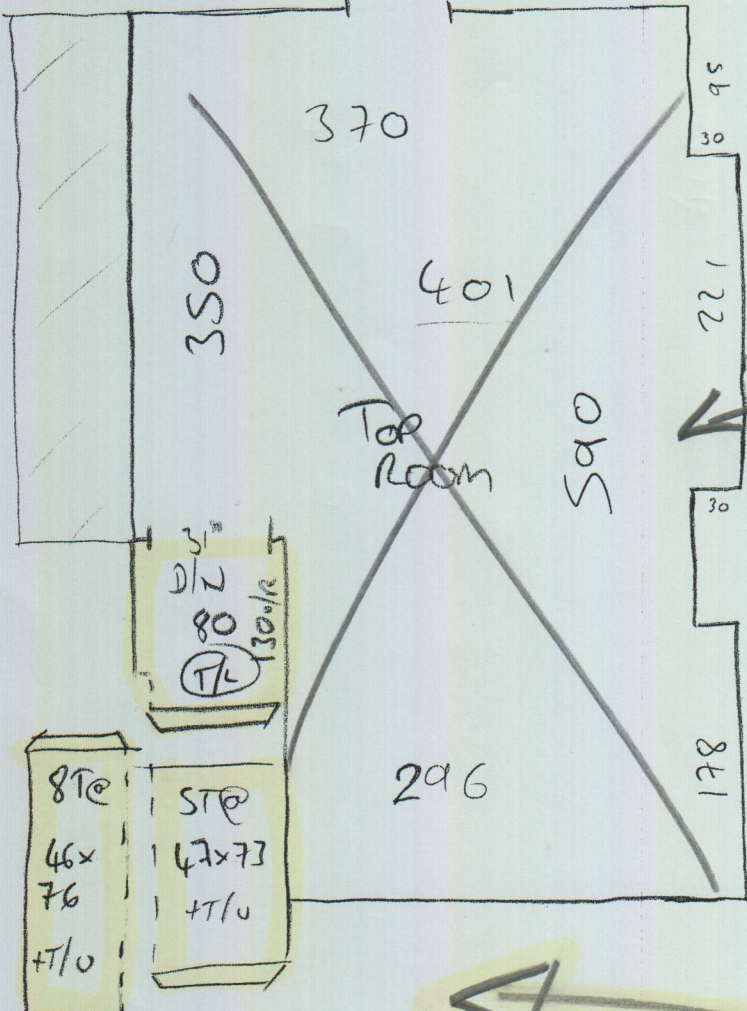

Job No: P27063

Name: Sutro

Address: (1 of 3)

Tel:

Sheet: of:

ROSSKEEN RIB

- RR-612

560 x 560

= 28m²

All CARPET FOR UPPER STAIRS & LANDINGS STORED @ WAREHOUSE IN GI FROM PREVIOUS JOB - P26885

RAVES STORAGE
RUN THRU DOOR

P27063
Sumo

2 of 3

FITTED

New Room

CARPET for
~~Top Room~~
Top S&L
@ W/H
ING 1

SHELVES, ROBE, DOUBLE BED + MORE

LATER DATE

P27063

Sumo

3 of 3

LATER DATE

Futon
Desk + Chair
Dresser x 2