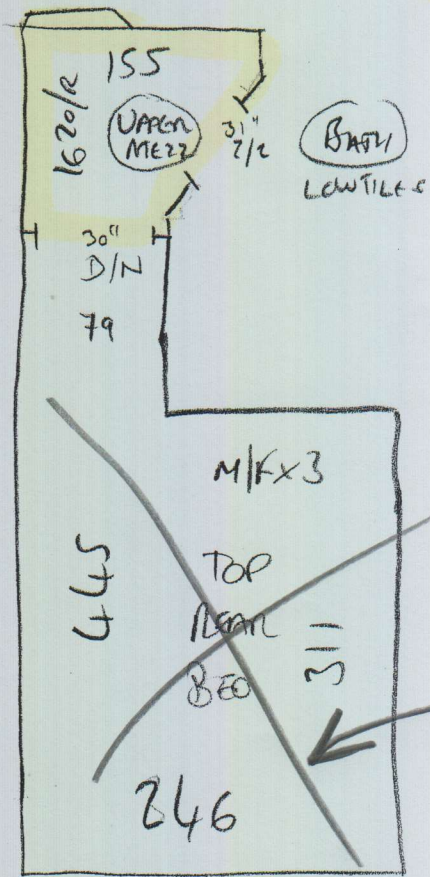

Job No: P27063

Name: Sutro

Address: (1 of 3)

Tel:

Sheet: of:

ROSSKEEN RIB

- RR-612

560 x 560

= 28m²

All CARPET FOR UPPER STAIRS & LANDINGS STORED @ WAREHOUSE IN GI FROM PREVIOUS JOB - P26885

RAVES STORAGE
RUN THRU DOOR

P27063
Sumo

2 of 3

FITTED

New Room

CARPET for
~~Top Room~~
Top S&L
@ W/H
ING 1

SHELVES, ROBE, DOUBLE BED + MORE

LATER DATE

P27063

Sumo

3 of 3

LATER DATE

Futon
Desk + Chair
Dresser x 2