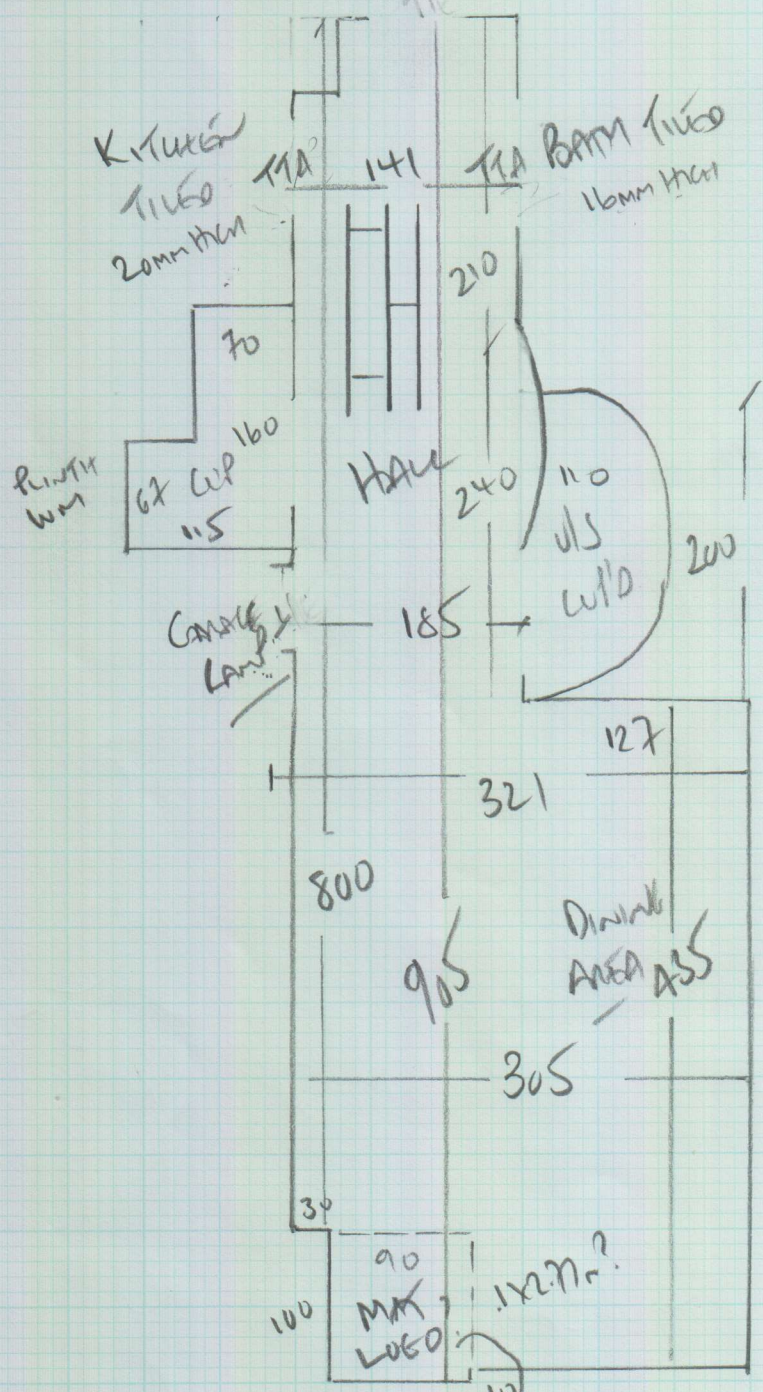

Job No: P27072  
 Name: CONWAY  
 Address: 66 ADAMS BLENHEIM W8 6US  
 Tel:  
 Sheet: 1 of 1

DAM CARPET on completion  
 New SHAP  
 Tile

MODULOD Transform  
22246 BLACK OAK

28 BOXES 362m<sup>2</sup>  
 28.96m<sup>2</sup>