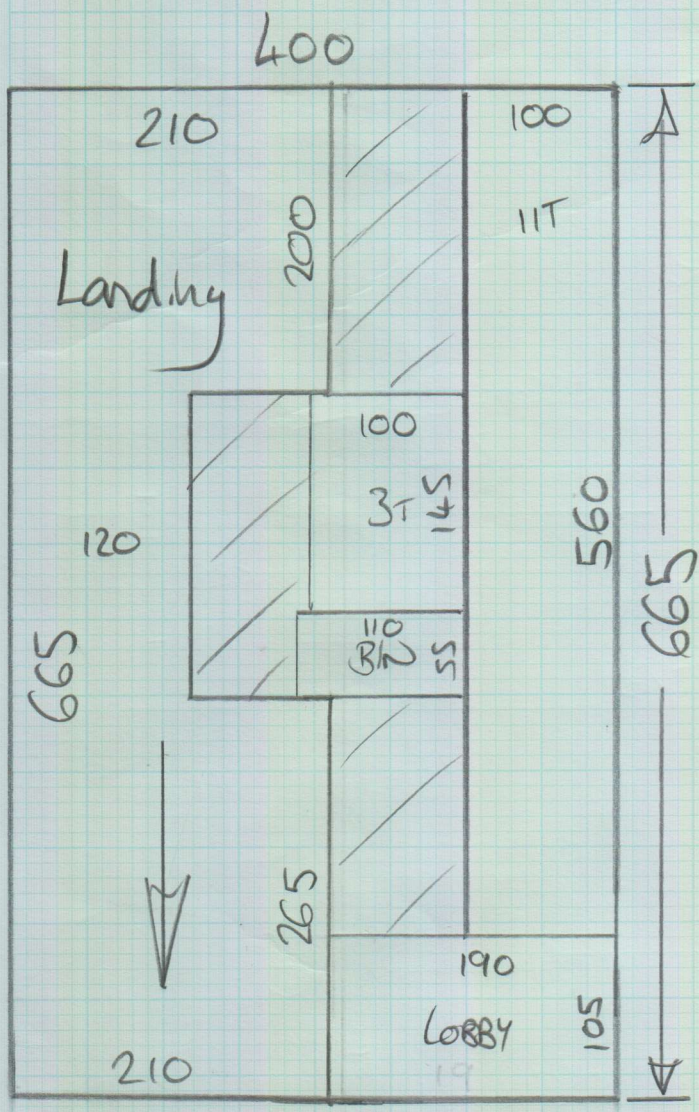

Job No: P27086
Name: Scott-Francis
Address: (Via Parkgate Estates)
Tel: (10/2)
Sheet: (10/2)

Sloane Twist
Col. SLO-4225

FRONT BED = 480 x 400
MIDDLE BED = 290 x 400
REAR BED = 285 x 400
CUT PLAN = 665 x 400
1720 x 400

(-68.8m²)

* Collected Keys from Parkgate Estates
62 Lower Richmond Rd
SW15.

* MUST hoover flat on Completion
& leave Common parts Clean & tidy
Ready for viewings.

* Difficult unloading as flat is on corner
of Putney High Street + Lower Richmond Rd.