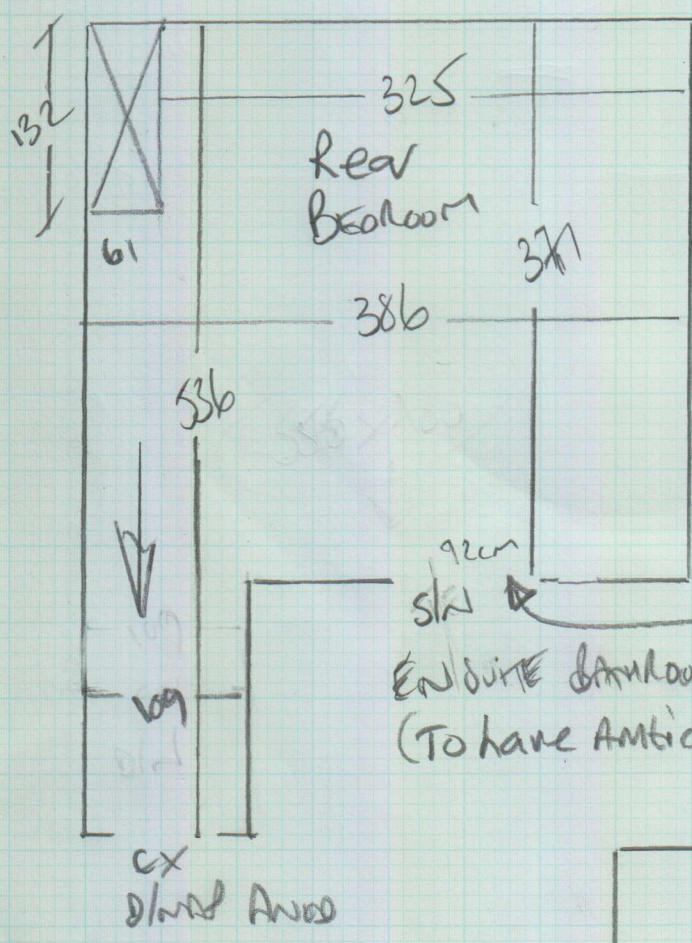

Job No: P27093
 Name: ELSTON
 Address: 6A HOLLAND ST
 SWIS 107.
 Tel:
 Sheet: 10/2

Amico Slua - Abstract
Col. Softline Pebble

312m² NET
 3 boxes @ 2m² = 6m²

CHIPSAN floor
 white vinyl on Chipsea
 Lay bann plywood.

mrcarpet
 Job No: P27093
 Name: ELSTEIN
 Address: 6A HUNTER ROAD
 SWIS 10P
 Tel:
 Sheet: 2 of 2

Chive 618/25
 550 x 400

22m²

oversize Doorway
 EN SUITE Bathroom
 (To have Amico)