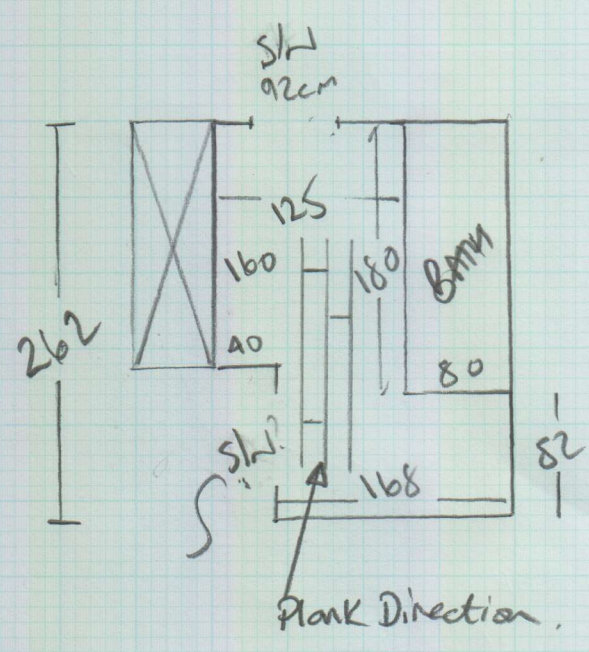

Job No: P27093
 Name: ELSTON
 Address: 6A HOLLAND ST
 SWIS 107.
 Tel:
 Sheet: 10/2

Amico Slua - Abstract
Col. Softline Pebble

312m² NET
 3 boxes @ 2m² = 6m²

CHIPSAN floor
 white vinyl on Chipsea
 Lay bann plywood.

mrcarpet
 Job No: P27093
 Name: ELSTEIN
 Address: 6A HUNTER ROAD
 SWIS 10P
 Tel:
 Sheet: 2 of 2

Chive 618/25
 550 x 400

22m²

oversize Doorway
 EN SUITE Bathroom
 (To have Amico)