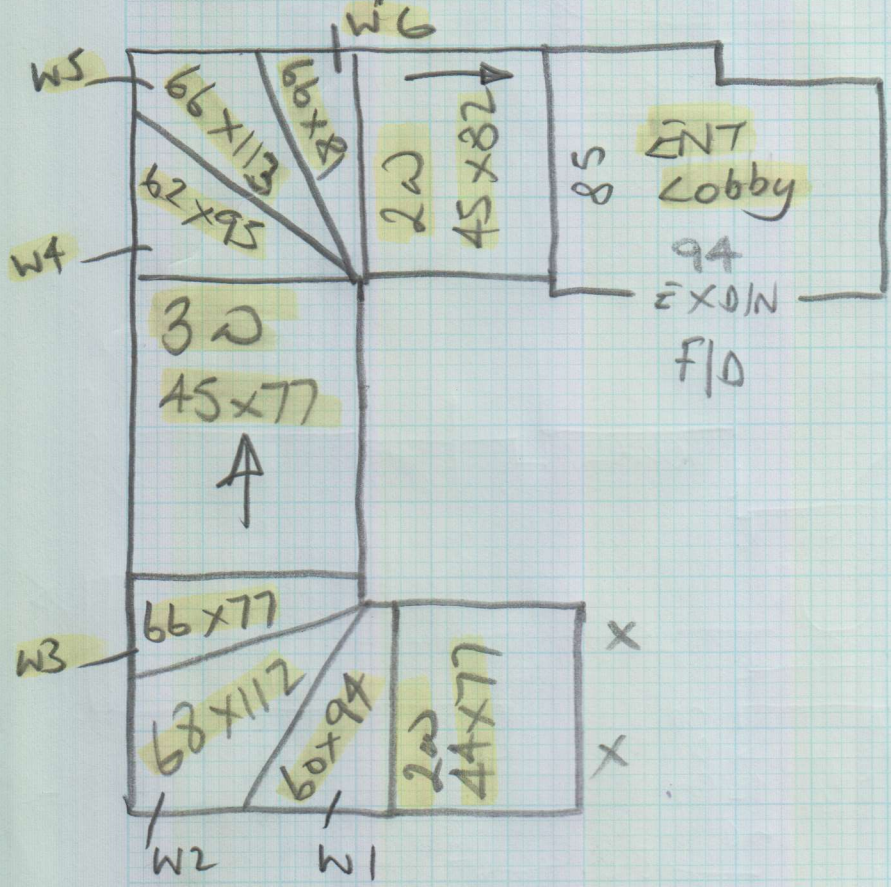

mrcarpet
 Job No: P27099
 Name: Howard de Walden Estates
 Address:
 Tel:
 Sheet: 1 of 4

Silk Touch
Col. SLK-336

Cut plan ① 8.00 x 4.00
 Cut plan ② 4.50 x 4.00
 Cut plan ③ 3.20 x 4.00
 15.70 x 4.00
 = 62.80m²

4th floor flat (No lift)

Must keep Common Parts Clean/Tidy during installation

③

320

mrcarpets

Job No: P27099
Name: Howard de Walden
Address: States

Tel:
Sheet: 2 of 4

STAIRS UP from front door