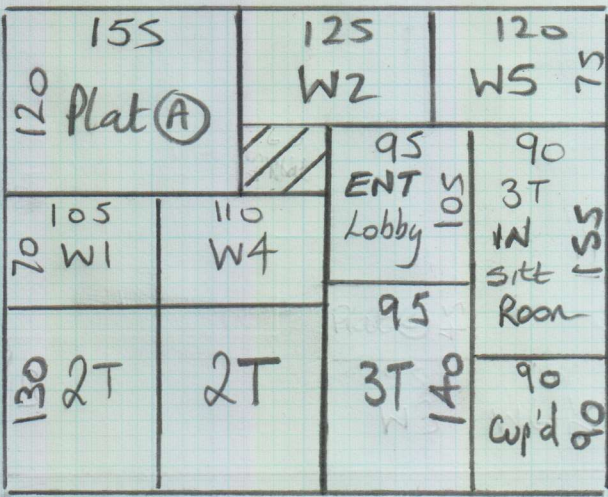

mrcarpet
 Job No: P27099
 Name: Howard de Walden Estates
 Address:
 Tel:
 Sheet: 1 of 4

Silk Touch
Col. SLK-336

Cut plan ① 8.00 x 4.00
 Cut plan ② 4.50 x 4.00
 Cut plan ③ 3.20 x 4.00
 15.70 x 4.00
 = 62.80m²

4th floor flat (No lift)

Must keep Common Parts Clean/Tidy during installation

③

320

mrcarpets

Job No: P27099
Name: Howard de Walden
Address: States

Tel:
Sheet: 2 of 4

STAIRS UP from front door

mrcarpet
DESIGNER FLOORS
Job No: P27099
Name: Howard de Walden
Address: _____
Tel: _____
Sheet: 4 of 4

Fire escape steps in range