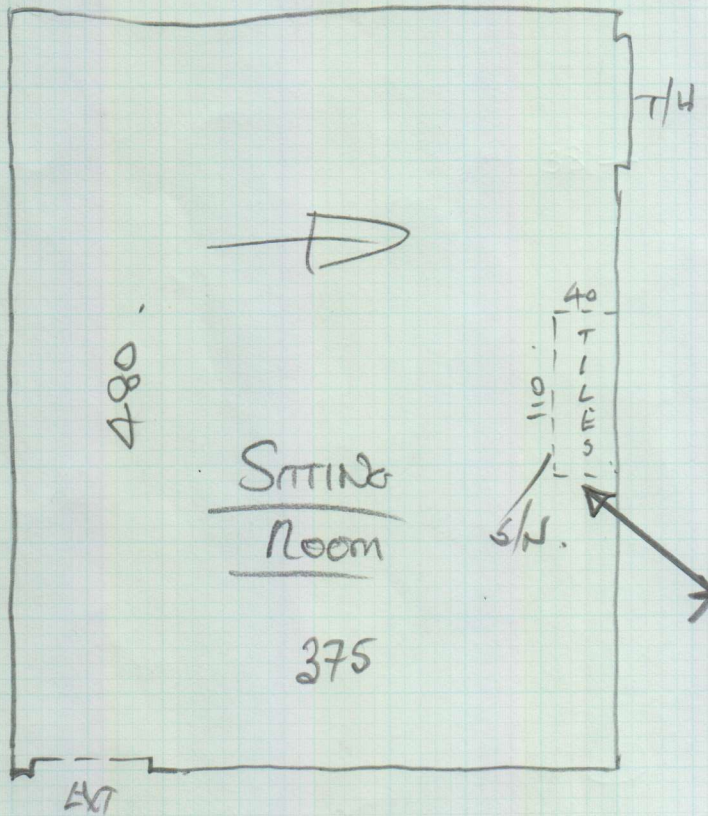

* Must lay pad felt as
Bad updraught soiling.

* Please lay 2 Layers if loss.

mrcarpet

Job No: P27103

Name: KIDSON

Address:

Tel:

Sheet:

1 of 1

Sloane Twist Super

Col-SLO-5028

= 390 x 500

= 19.5m²

* Re-use ex Area S/N
around hearth if OK?
if not, fit new one.

Room will be mostly empty apart from
2 Sofas

Re-use ex s/e
Replace u/Lay