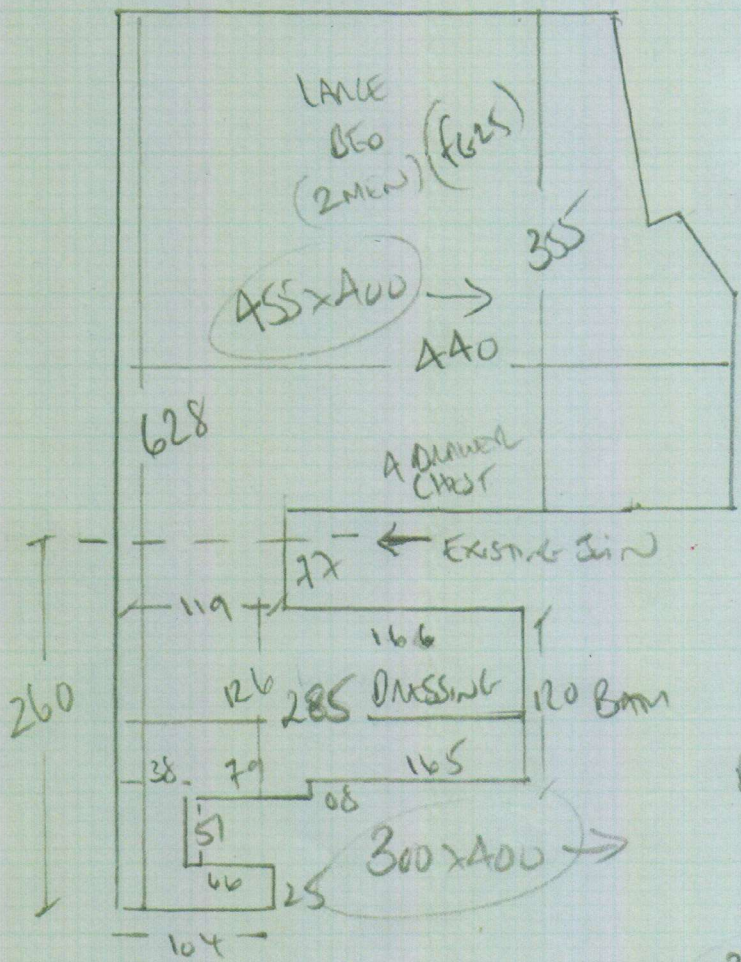

26th floor
Small lift

P 27106
EAST TOWER HARRINGS
2605
1 WEST INDIA QUAY
22 HANTSMEVE ROAD
E14 4AZ

(1 of 1)

STEP OUT of room
INTO HALL (WOOD)

COLONADO 2203

BED 455 x 400
DRESSING 285 x 400
755 x 400

30.20m²

ULTRA FURNITURE ON OLD FELT + STEEL
LARGE BED + FIXED BEDSIDE CABINETS (FG25)