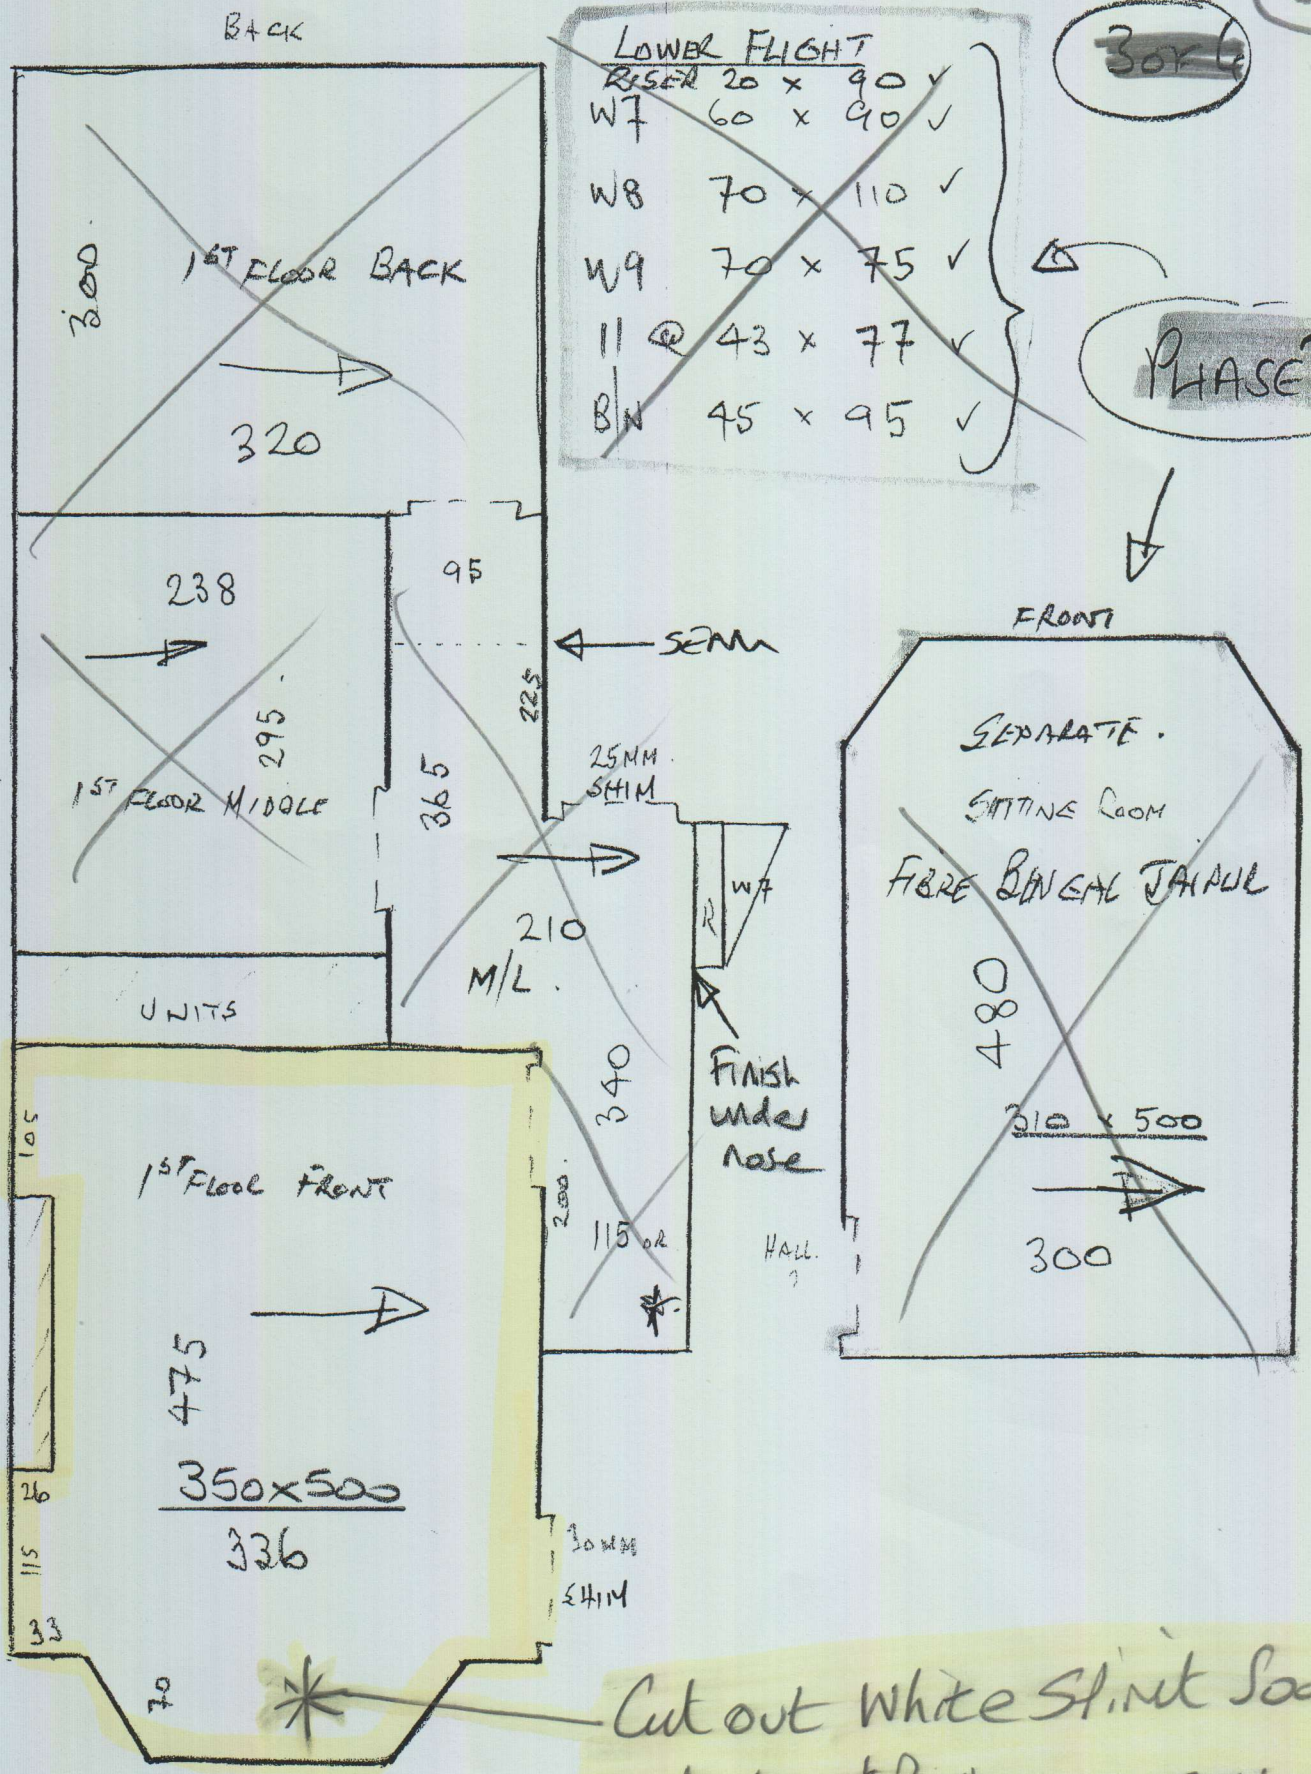

* NEWLY DECORATED
BE CAREFUL OF WALLS
+ SKIRTINGS!

mrcarpet
Job No: P27111
Name: MEACOCK
Address: (1 OF 2)
Tel:
Sheet: of:

STOCK NATURAL 4
- MIK110
610 x 500
(FINAL STOCK)

- * GIVE SPARE CARPET TO CUSTOMER.
- CUSTOMER MAY ASK FOR THIS TO BE CUT TO SIZE & PUT IN THE LOFT - ADVISE PRICE DIRECT TO CUSTOMER (CASH DIRECT)

P27111
MEALOCK

~~P25847~~

~~WHITEHOUSE~~

20f2

30f6

PHASE 2

Cut out White Stink Soaked underlay & Replace as Nec.