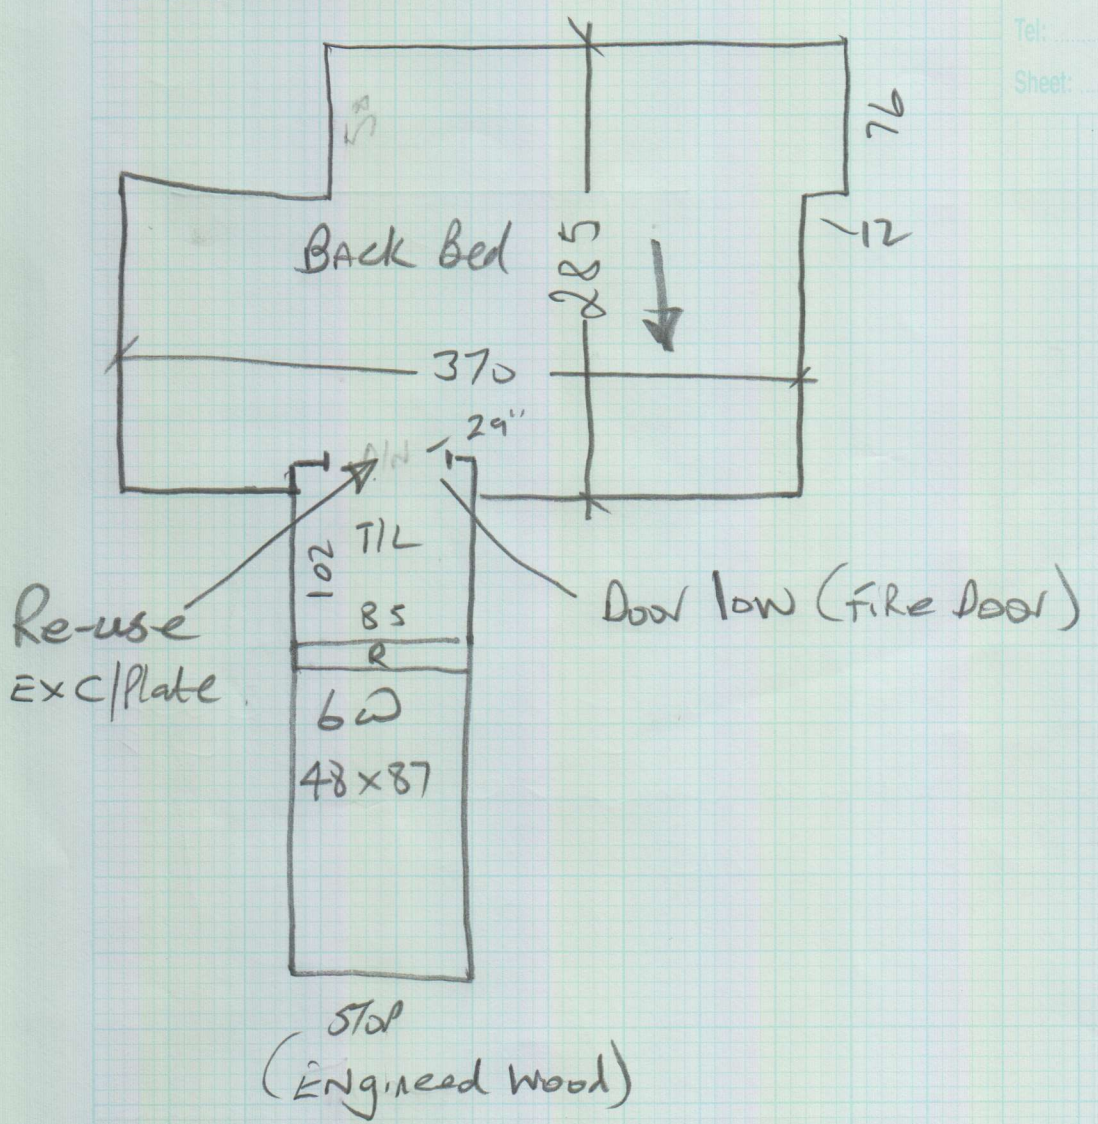

mrcarpets

Job No: P27118

Name: Scott Francis

Address:

Tel:

Sheet: 1 of 2

Sloane Twist (stock)

Col. SKO-4225

Cut Plan 415 x 400

= 16.60m<sup>2</sup>

Keys from Parkgate  
62 Lower Richmond Road  
SW15

Walls Rake out

Ex site  
 replace u/Lay with Standard PU foam.

BAD parking. Job is on Corner of Putney High Street & Lower Richmond Road.