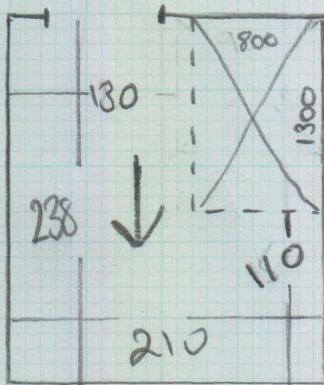

Tot hood

SHOWER ROOM

Job No: P27120
 Name: MC GONAGLE
 Address: 71 Lower Richmond Rd
 SWIS IET

Tel:
 Sheet: 1 of 1

SHOWER TRAY 800 x 1300mm
 NOT IN YET

250m² NETT 2.75m²

VAN GOGH
- VGW 80 T
WHITE WASHED OAK

EN-SUITE

SHOWER TRAY 800 x 1300mm - CONFIRMED BY DAN
 WHEN ORDERING
 (ORIGINALLY ADVISED
 COULD BE 900 x 900)
 NOT IN YET
 4.00m² NETT = 4.40m²

7.15m² TOTAL ÷ 3.25m²

2.20 BOXES ↓
 = 3 BOXES @ 3.25m²

9.75m²