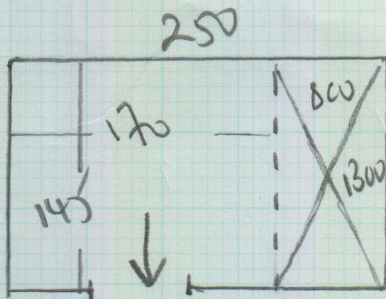

Tot hood

SHOWER ROOM

Job No: P27120
 Name: MC GONAGLE
 Address: 71 Lower Richmond Rd
 SWIS IET

Tel:
 Sheet: 1 of 1

SHOWER TRAY 800 x 1300mm
 NOT IN YET

250m² NETT 2.75m²

VAN GOGH
- VGW 80 T
WHITE WASHED OAK

EN-SUITE

SHOWER TRAY 800 x 1300mm - CONFIRMED BY DAN
 WHEN ORDERING
 (ORIGINALLY ADVISED
 COULD BE 900 x 900)
 NOT IN YET
 4.00m² NETT = 4.40m²

7.15m² TOTAL ÷ 3.25m²

2.20 BOXES ↓
 = 3 BOXES @ 3.25m²

9.75m²