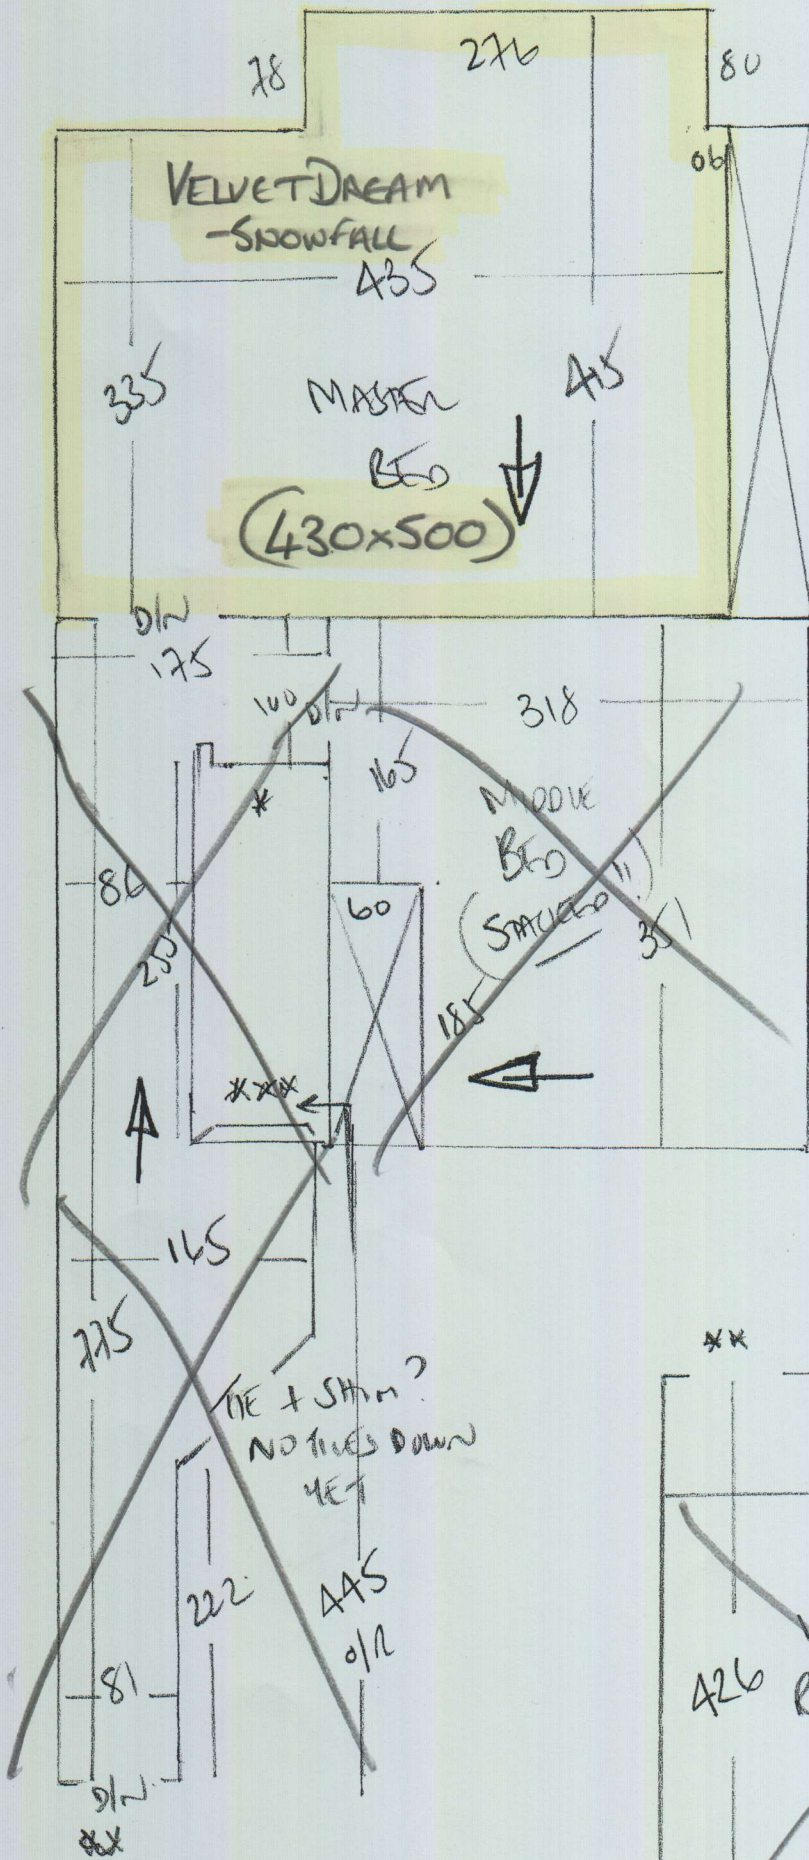

Billy - 25/7 - 1st call

P27128
 Dickinson
 85 Elm Grove Road
 SW13 0BX

(10K1)

To Hall
 w 67 x 95
 w 70 x 107
 w 67 x 88
 Runners
 45 x 71
 11 x
 45 x 75
 River
 17 x 72
 *** REMOVE
 SCOTIA on
 Top RIVER
 TO NEWER
 POST
 ↑
 55cm
 MAX DUE
 TO CURVE
 ON BOND