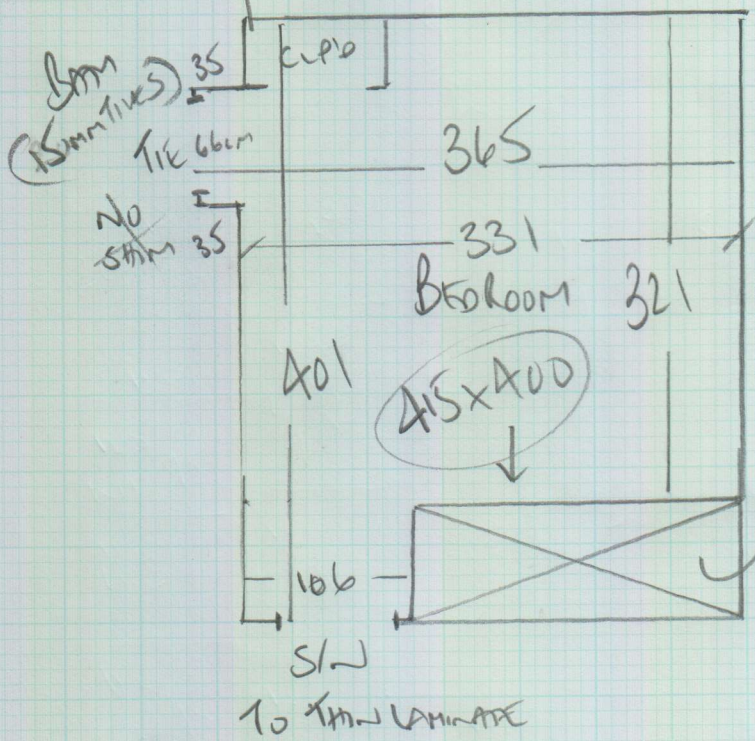

Job No: P27137
 Name: POUL
 Address: FLAT 1 BASEMENT
 35 DONEY STREET
 Tel: SW3 6PU
 Sheet: 1 of 1

SUGGESTED FOR BUILDER TO FIT Plywood 18mm
 INTO CUBBY FOR WASHING MACHINE TO
 SHOW - BUT CARPET TO Plywood
 AT CUBBY DOORWAY.

MILLENNIUM TWIST
5242 PORTLAND

415 x 400
 16.60m²

* LEAVE UNFITE ON SITE *

Stick Grip

MATWELL 68
 40

COIL MAT - NATURAL
 0.50m x 1.00m

* UNDERFLOOR HEATING *
 STICK GRIPPER
 FIT LOW TOG UNDERLAY