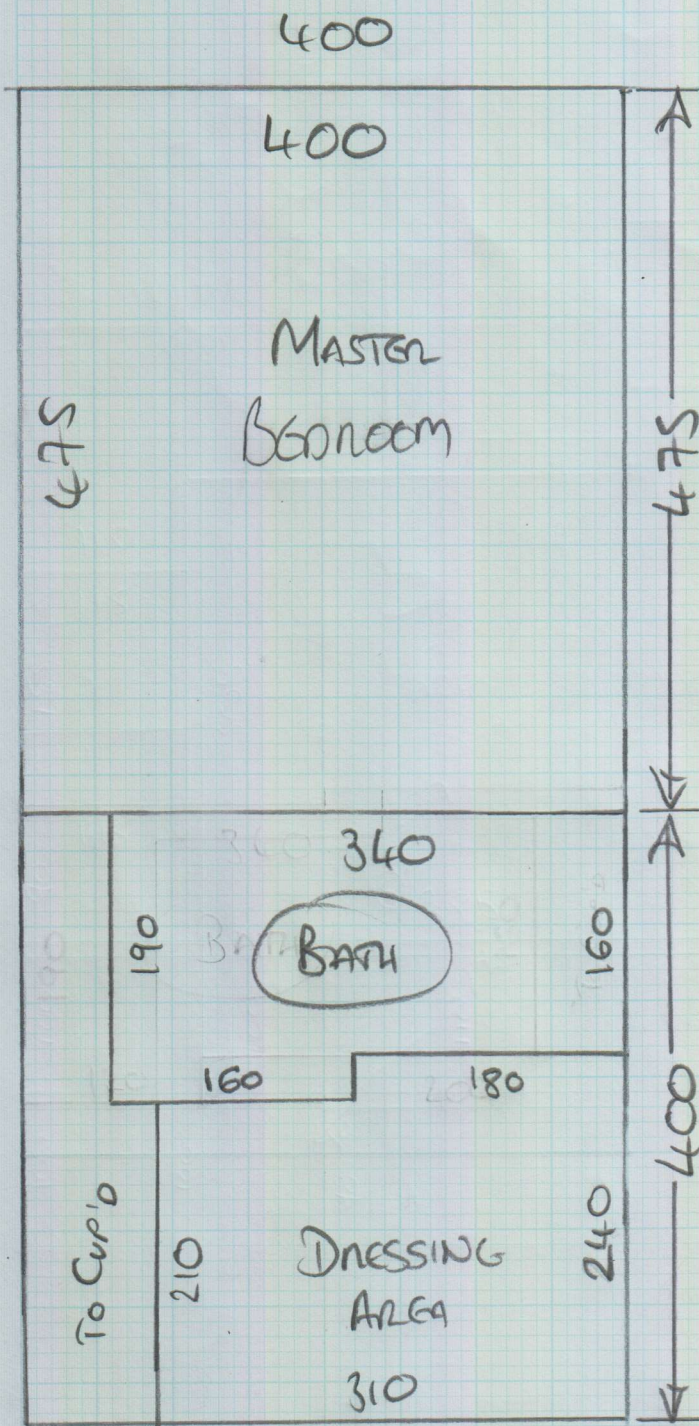

Job No: P27142

Name: EWBANK

Address: 10F2

Tel:

Sheet: of:

VERMONT 50

- SHELBY

$$475 \times 400$$

$$400 \times 400$$

$$875 \times 400$$

$$= 35m^2$$

\* NEWLY DECORATED \*  
BE VERY CAREFUL  
OF WALLPAPER !!!

mrcarpet  
 Job No: P27142  
 Name: GWBANK  
 Address: 20f2

\* NEWLY DECORATED  
 - BE CAREFUL OF WALLPAPER!  
 =====