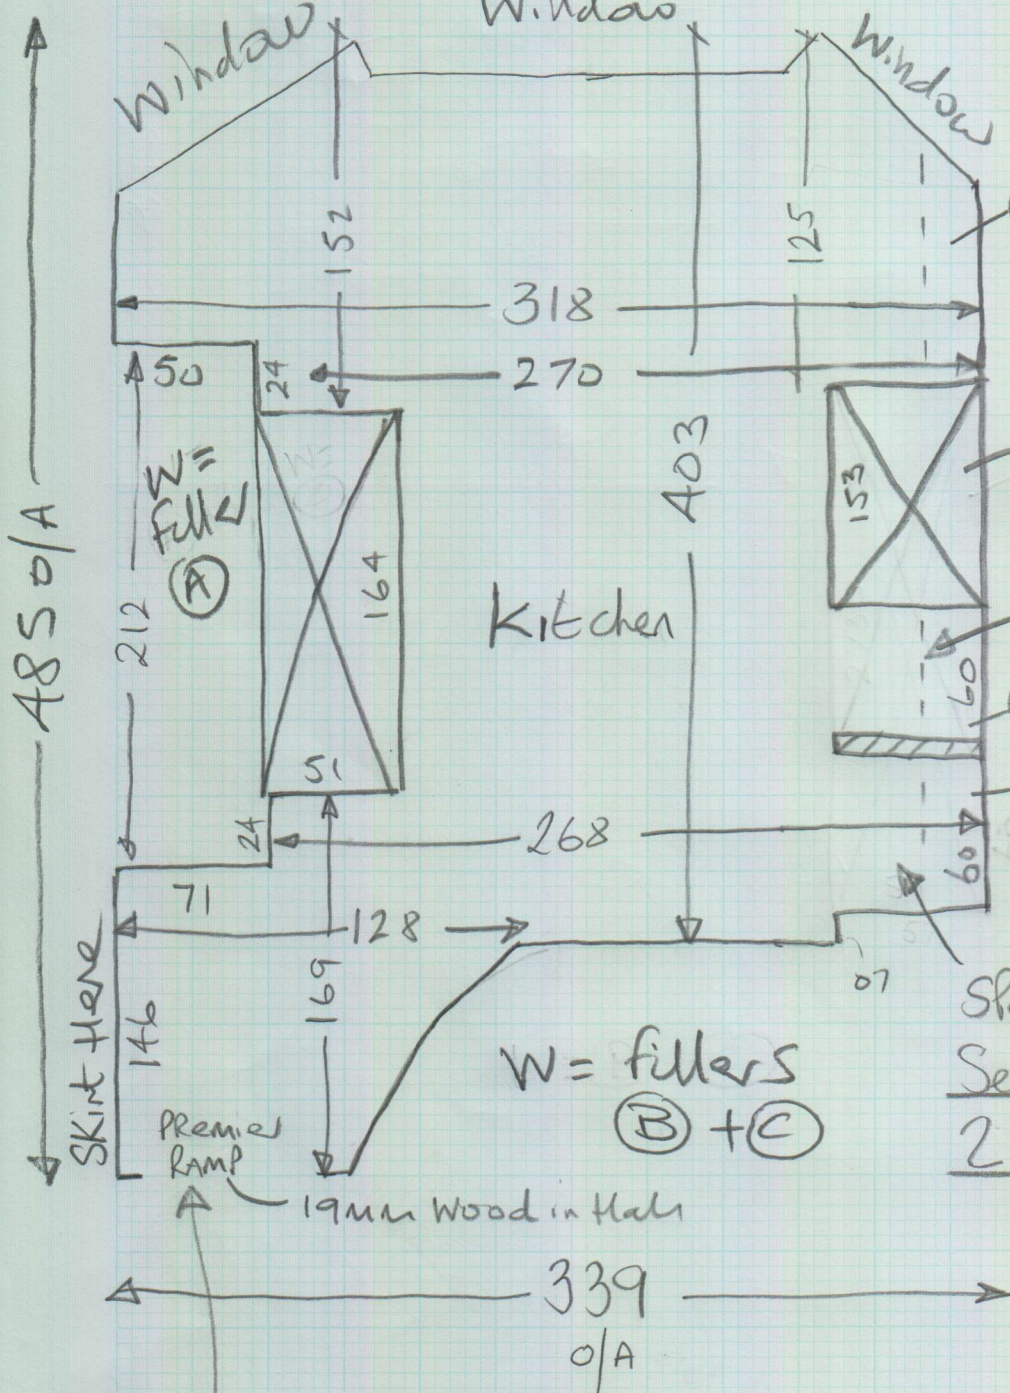

Job No: P27145
 Name: Rutherford
 Address:

Tel: 191
 Sheet:

These units Not in yet.

Space for	600
W/M	935
	2076
	<hr/>
	3,611
	- 881
	<hr/>

Space for fridge/freezer
 Secura Luxury Vinyl Sheet
 2125 Norwegian Maple
 5.00 x 3.00m
 15m²

Height Difference between Ply & Wood will be 10mm

No Appliances in situ yet
 Quote Separate to move them in case they are in when we fit (Quote £30 per item)