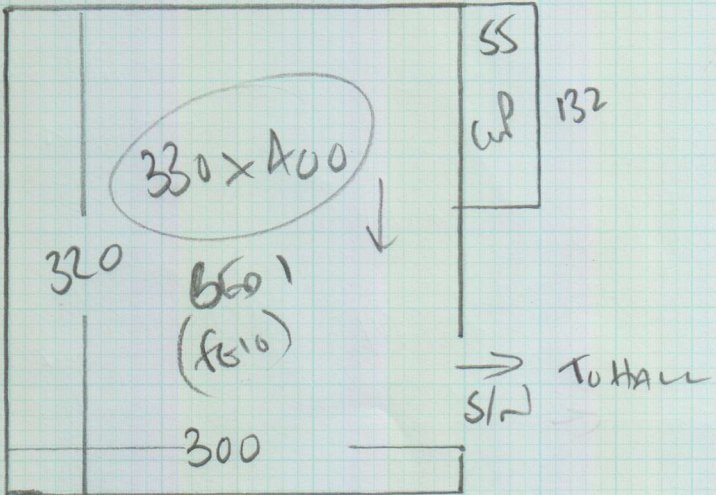

Job No: P27146
Name: HEYENS
Address: 22 LINDENSCAPE ROAD
(Block of flats)
Tel: SWIS 244
Sheet: 1 of 1

VALUE Bldg 2
COLL - VAL2 - ST52
Bldg 1 330 x 400
Bldg 2 300 x 500
= 28.2m²