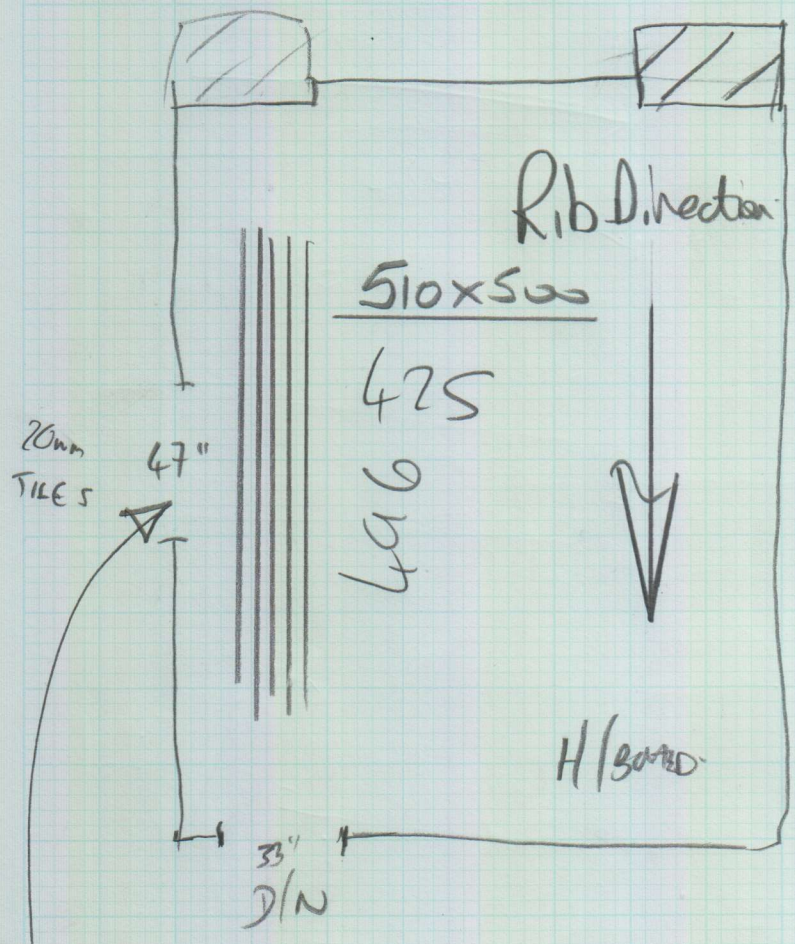

1ST floor Bedroom

Roskeen Rib
Col. RR-611 (oxygen)

= 510 x 500

* Fit upto tiles without a D/Bar, but fit a 6mm shim to raise Carpet up to same height as the tiles.